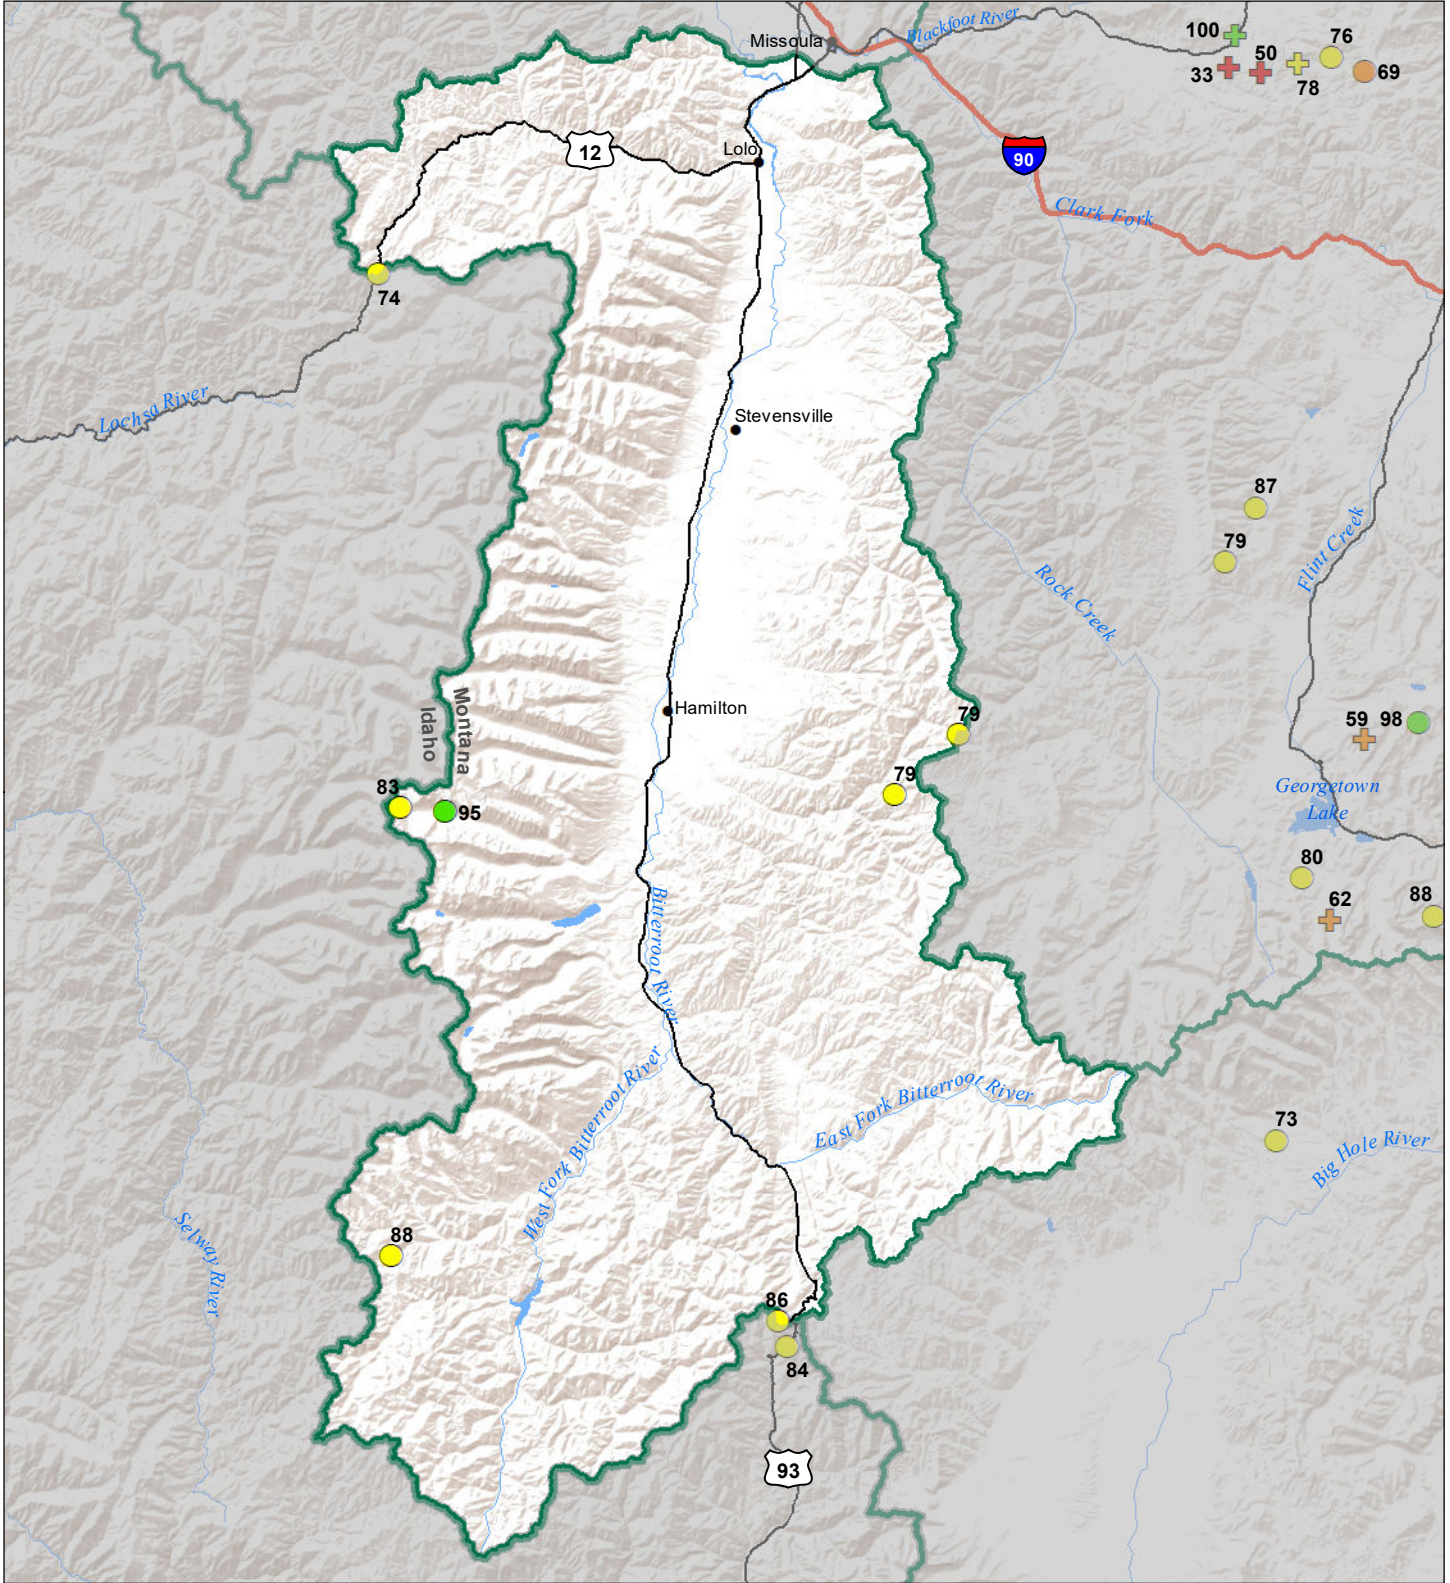

Bitterroot River Basin Snow Water Equivalent Percentage of Normal February 1, 2021

Snow Water Equivalent Percent of Normal

SNOTEL

- > 150%
- 131 - 150%
- 111 - 130%
- 91 - 110%
- 71 - 90%
- 51 - 70%
- 1 - 50%
- * 0%

Snowcourse

- + > 150%
- + 131 - 150%
- + 111 - 130%
- + 91 - 110%
- + 71 - 90%
- + 51 - 70%
- + 1 - 50%
- * 0%