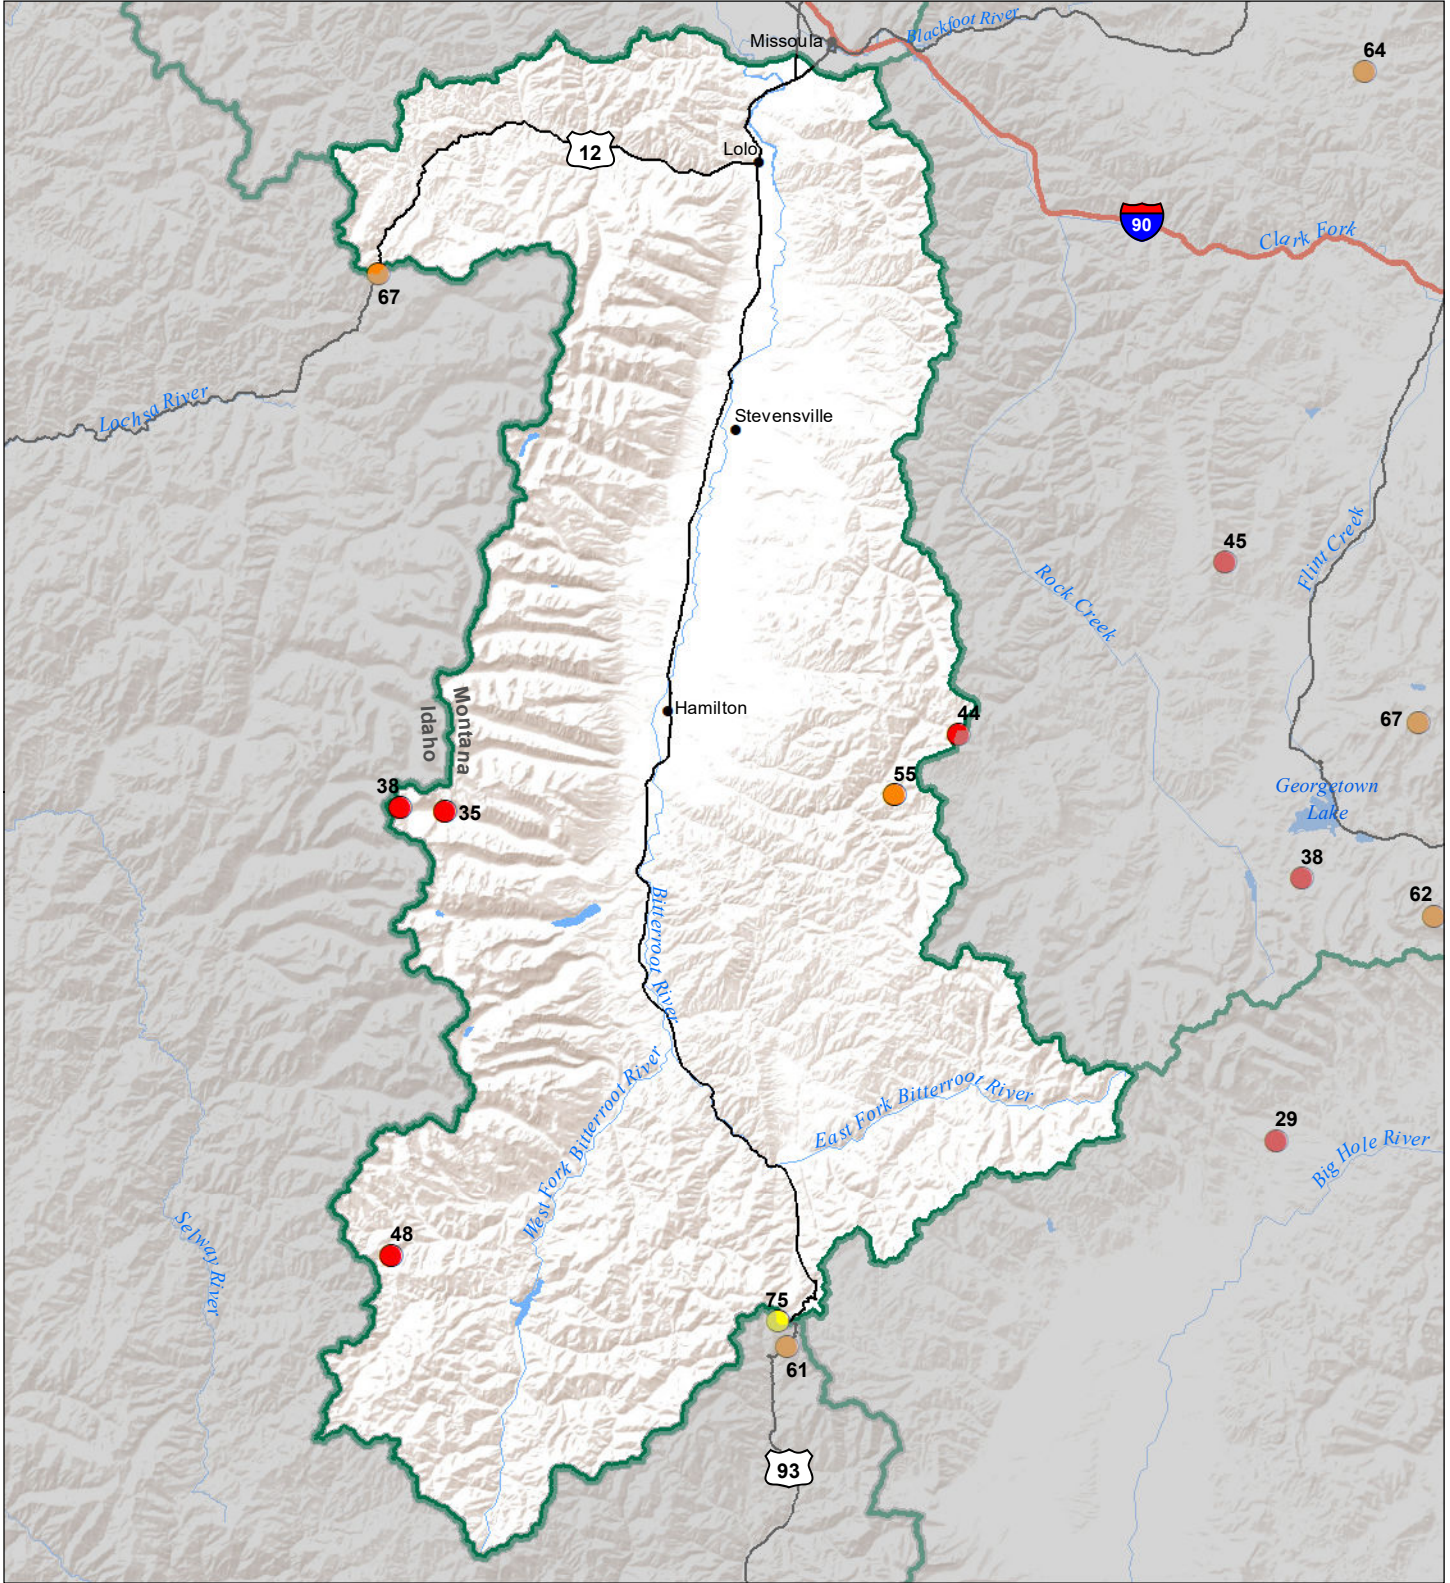

Bitterroot River Basin Snow Water Equivalent Percentage of Normal December 1, 2021

Snow Water Equivalent Percent of Normal

SNOTEL

- > 150%
- 131 - 150%
- 111 - 130%
- 91 - 110%
- 71 - 90%
- 51 - 70%
- 1 - 50%
- * 0%

Snowcourse

- + > 150%
- + 131 - 150%
- + 111 - 130%
- + 91 - 110%
- + 71 - 90%
- + 51 - 70%
- + 1 - 50%
- * 0%