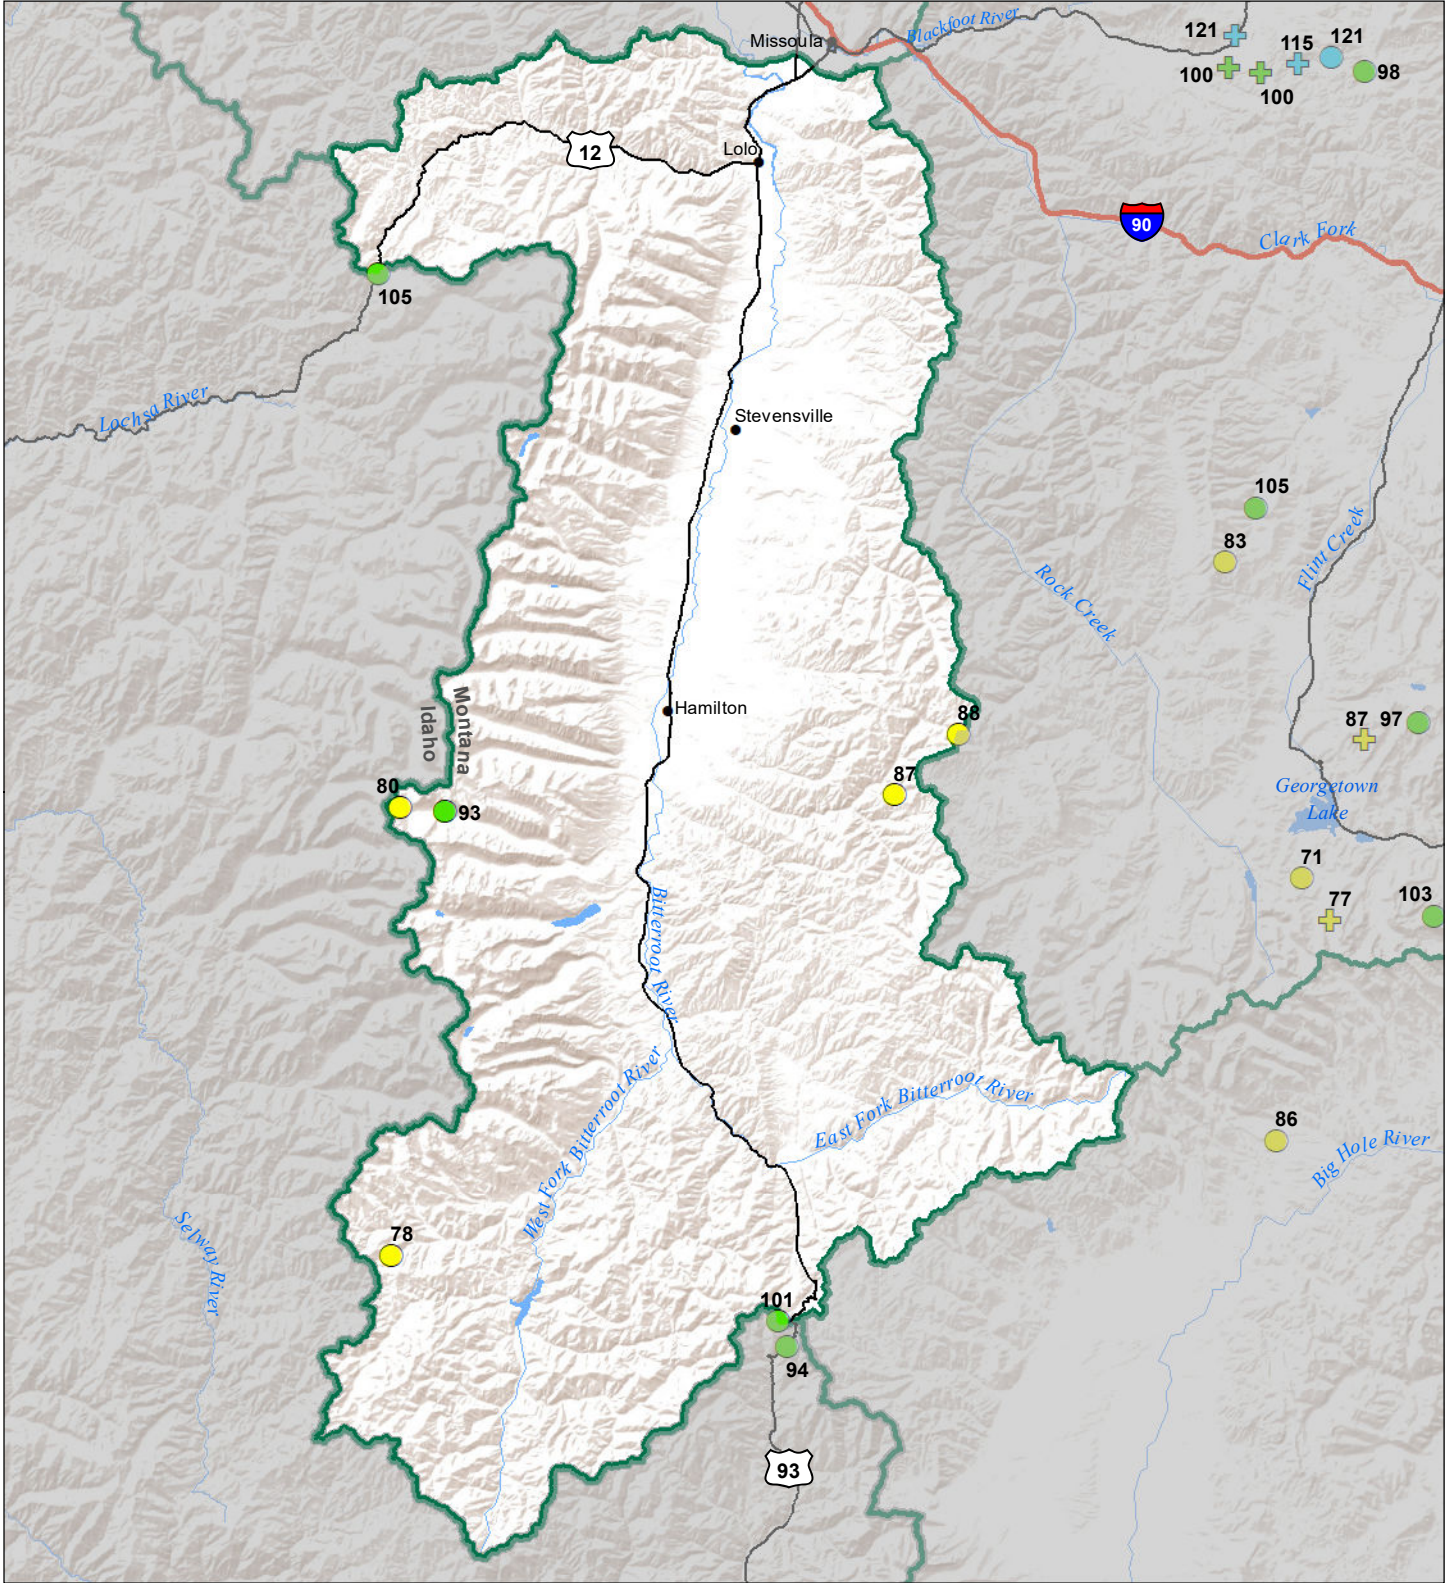

Bitterroot River Basin Snow Water Equivalent Percentage of Normal January 1, 2022

Snow Water Equivalent Percent of Normal

SNOTEL

- > 150%
- 131 - 150%
- 111 - 130%
- 91 - 110%
- 71 - 90%
- 51 - 70%
- 1 - 50%
- * 0%

Snowcourse

- + > 150%
- + 131 - 150%
- + 111 - 130%
- + 91 - 110%
- + 71 - 90%
- + 51 - 70%
- + 1 - 50%
- * 0%