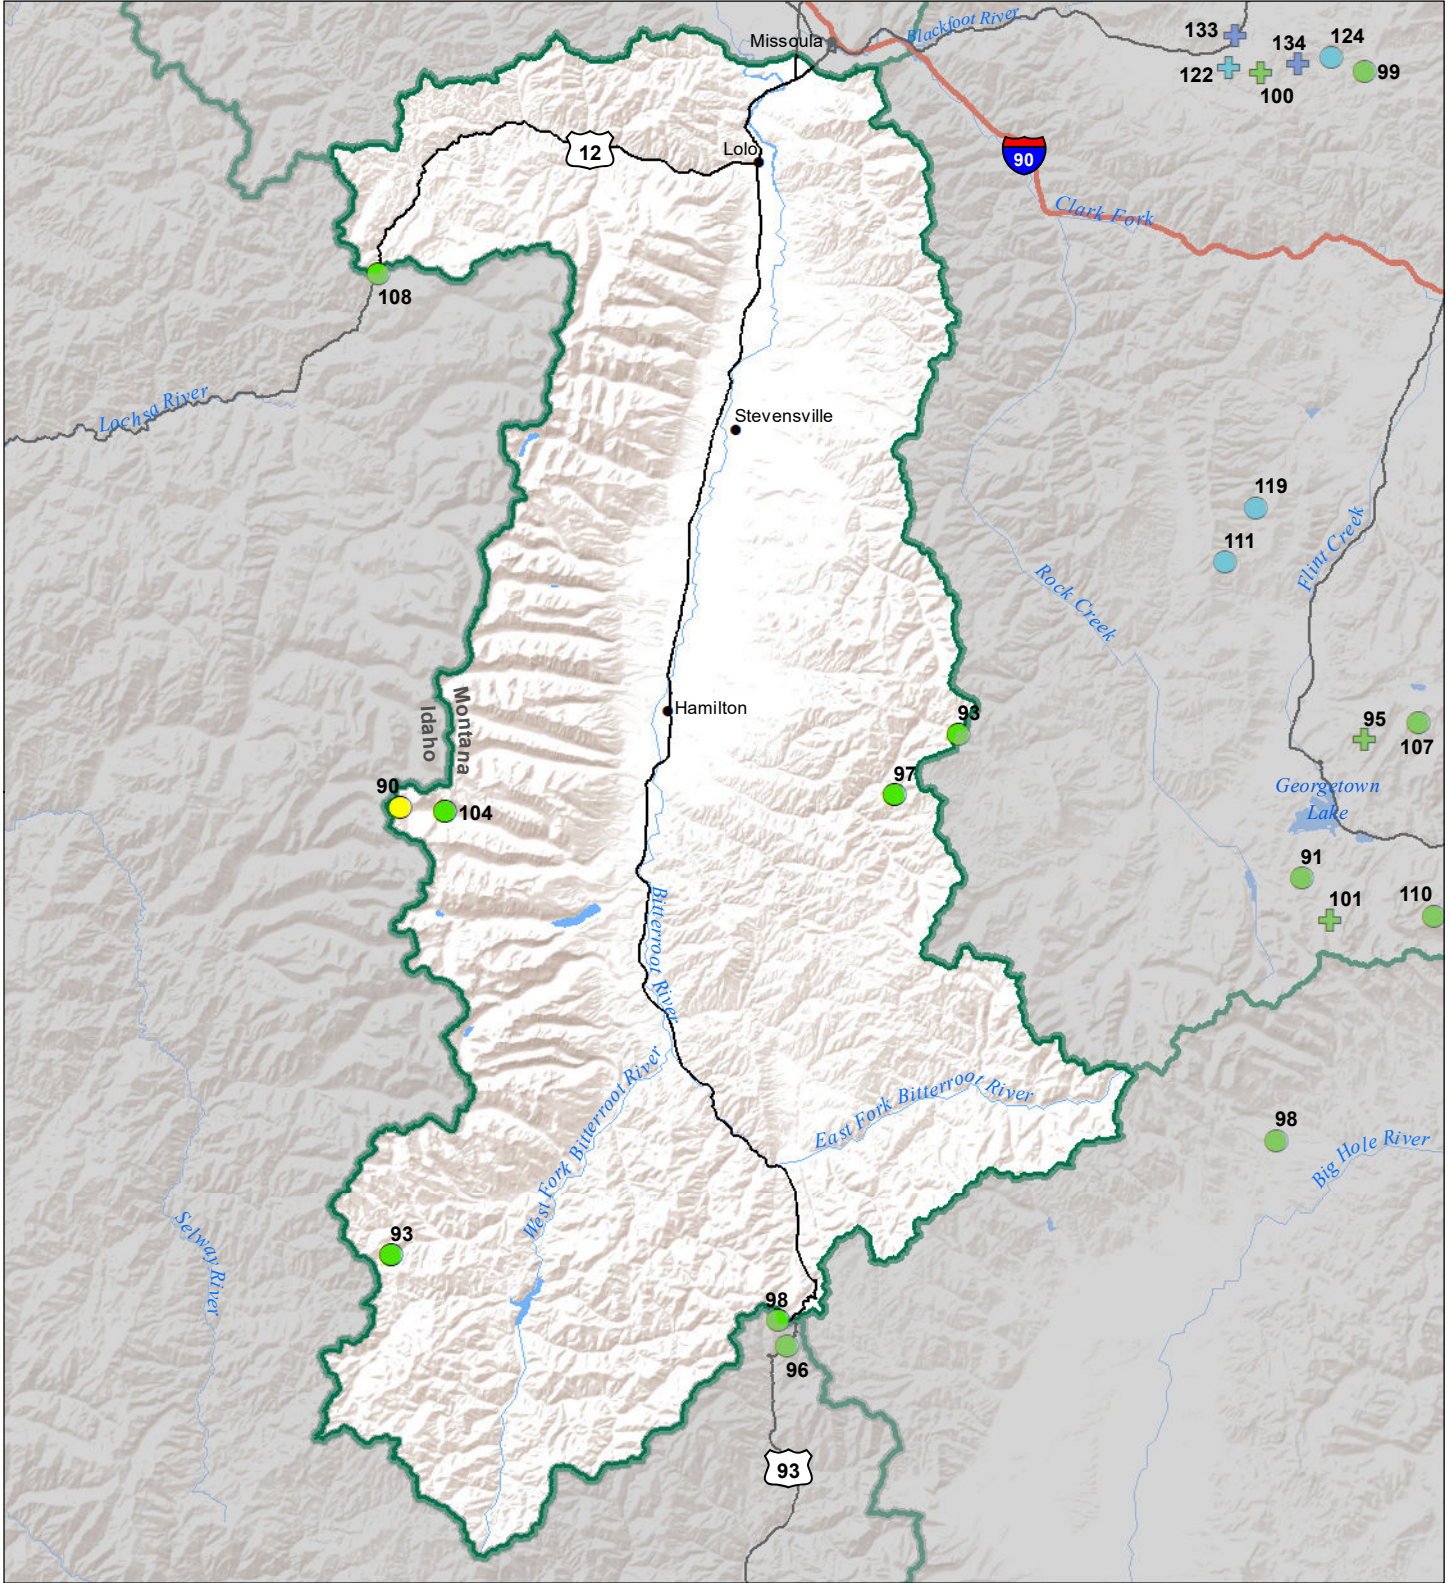

Bitterroot River Basin Snow Water Equivalent Percentage of Normal February 1, 2022

Snow Water Equivalent Percent of Normal

SNOTEL

- > 150%
- 131 - 150%
- 111 - 130%
- 91 - 110%
- 71 - 90%
- 51 - 70%
- 1 - 50%
- * 0%

Snowcourse

- + > 150%
- + 131 - 150%
- + 111 - 130%
- + 91 - 110%
- + 71 - 90%
- + 51 - 70%
- + 1 - 50%
- * 0%