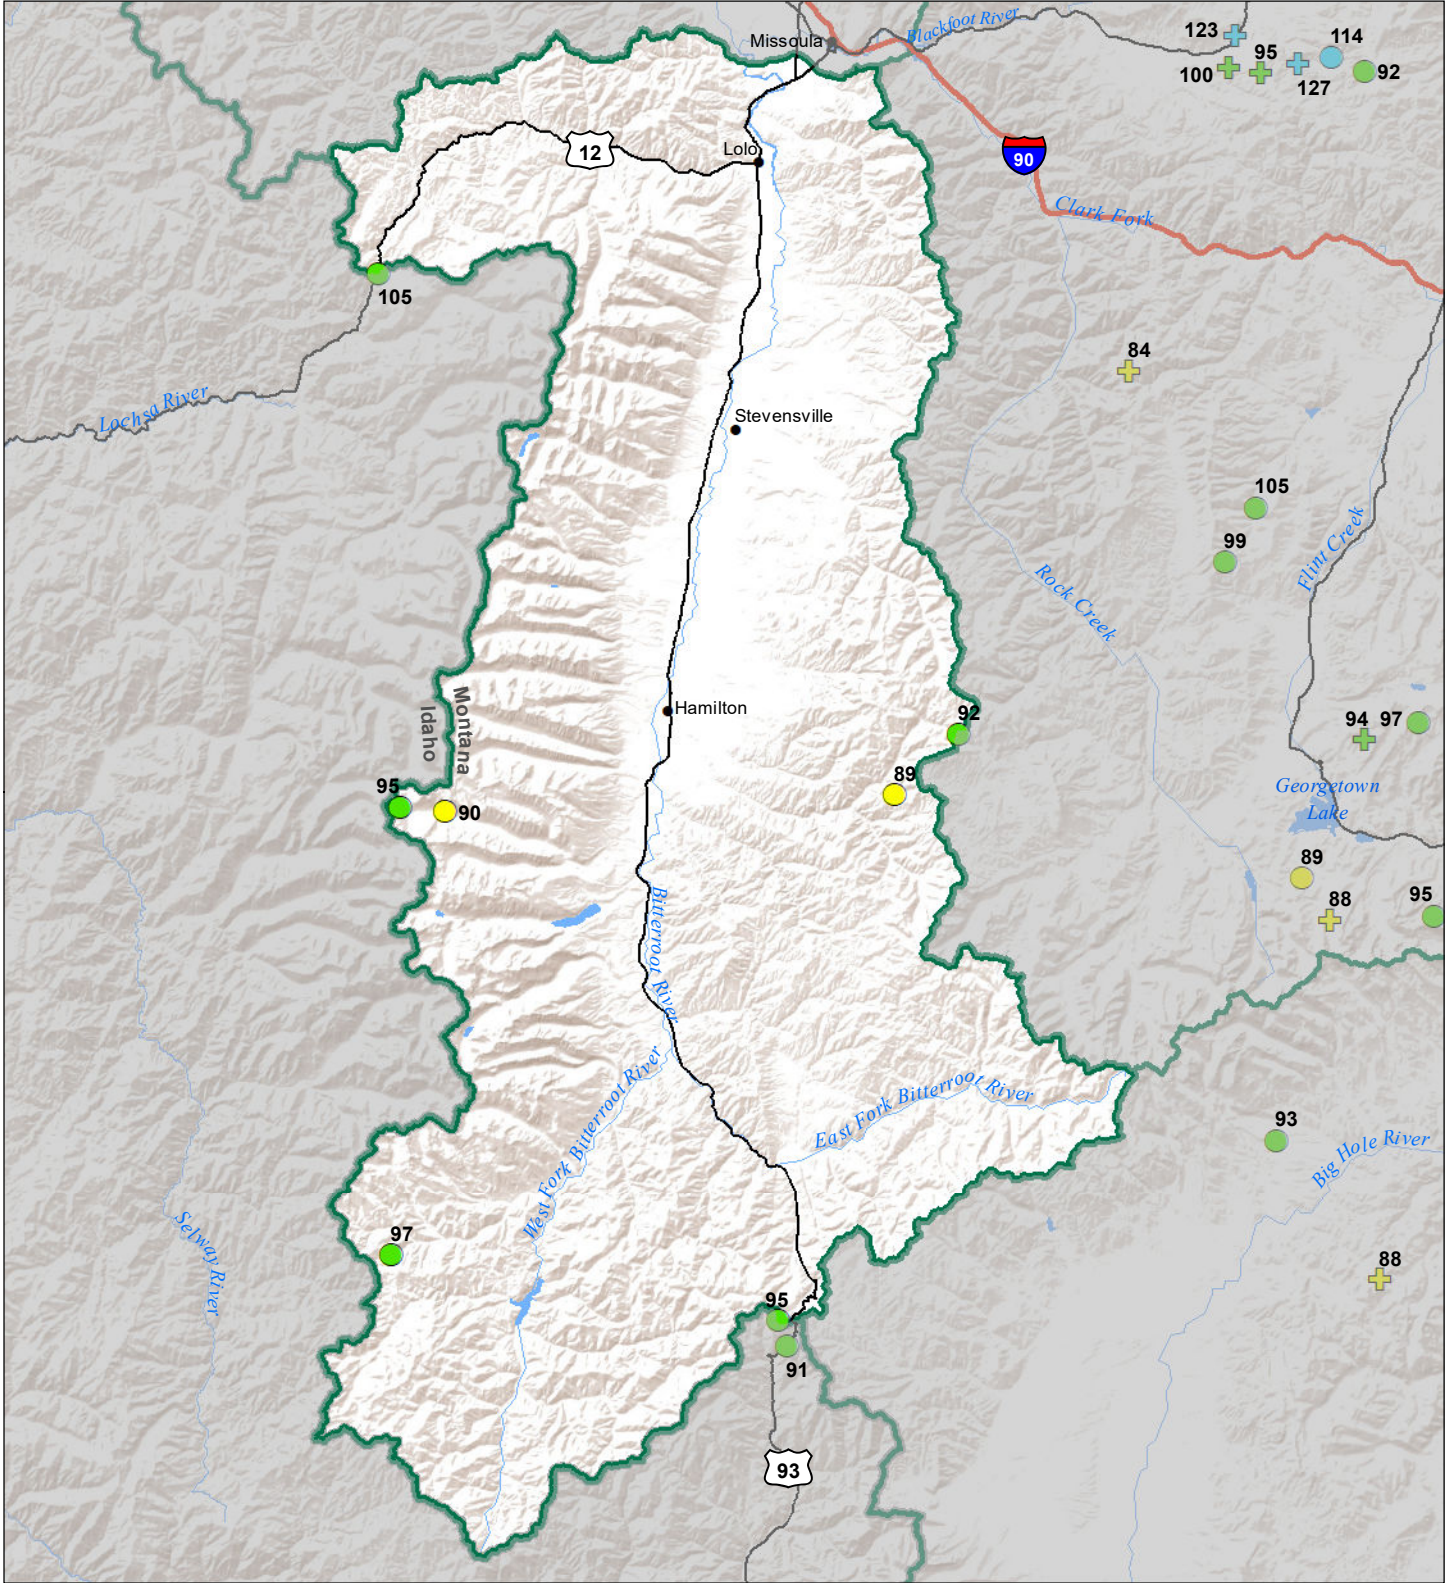

Bitterroot River Basin Snow Water Equivalent Percentage of Normal March 1, 2022

Snow Water Equivalent Percent of Normal

SNOTEL

- > 150%
- 131 - 150%
- 111 - 130%
- 91 - 110%
- 71 - 90%
- 51 - 70%
- 1 - 50%
- * 0%

Snowcourse

- + > 150%
- + 131 - 150%
- + 111 - 130%
- + 91 - 110%
- + 71 - 90%
- + 51 - 70%
- + 1 - 50%
- * 0%