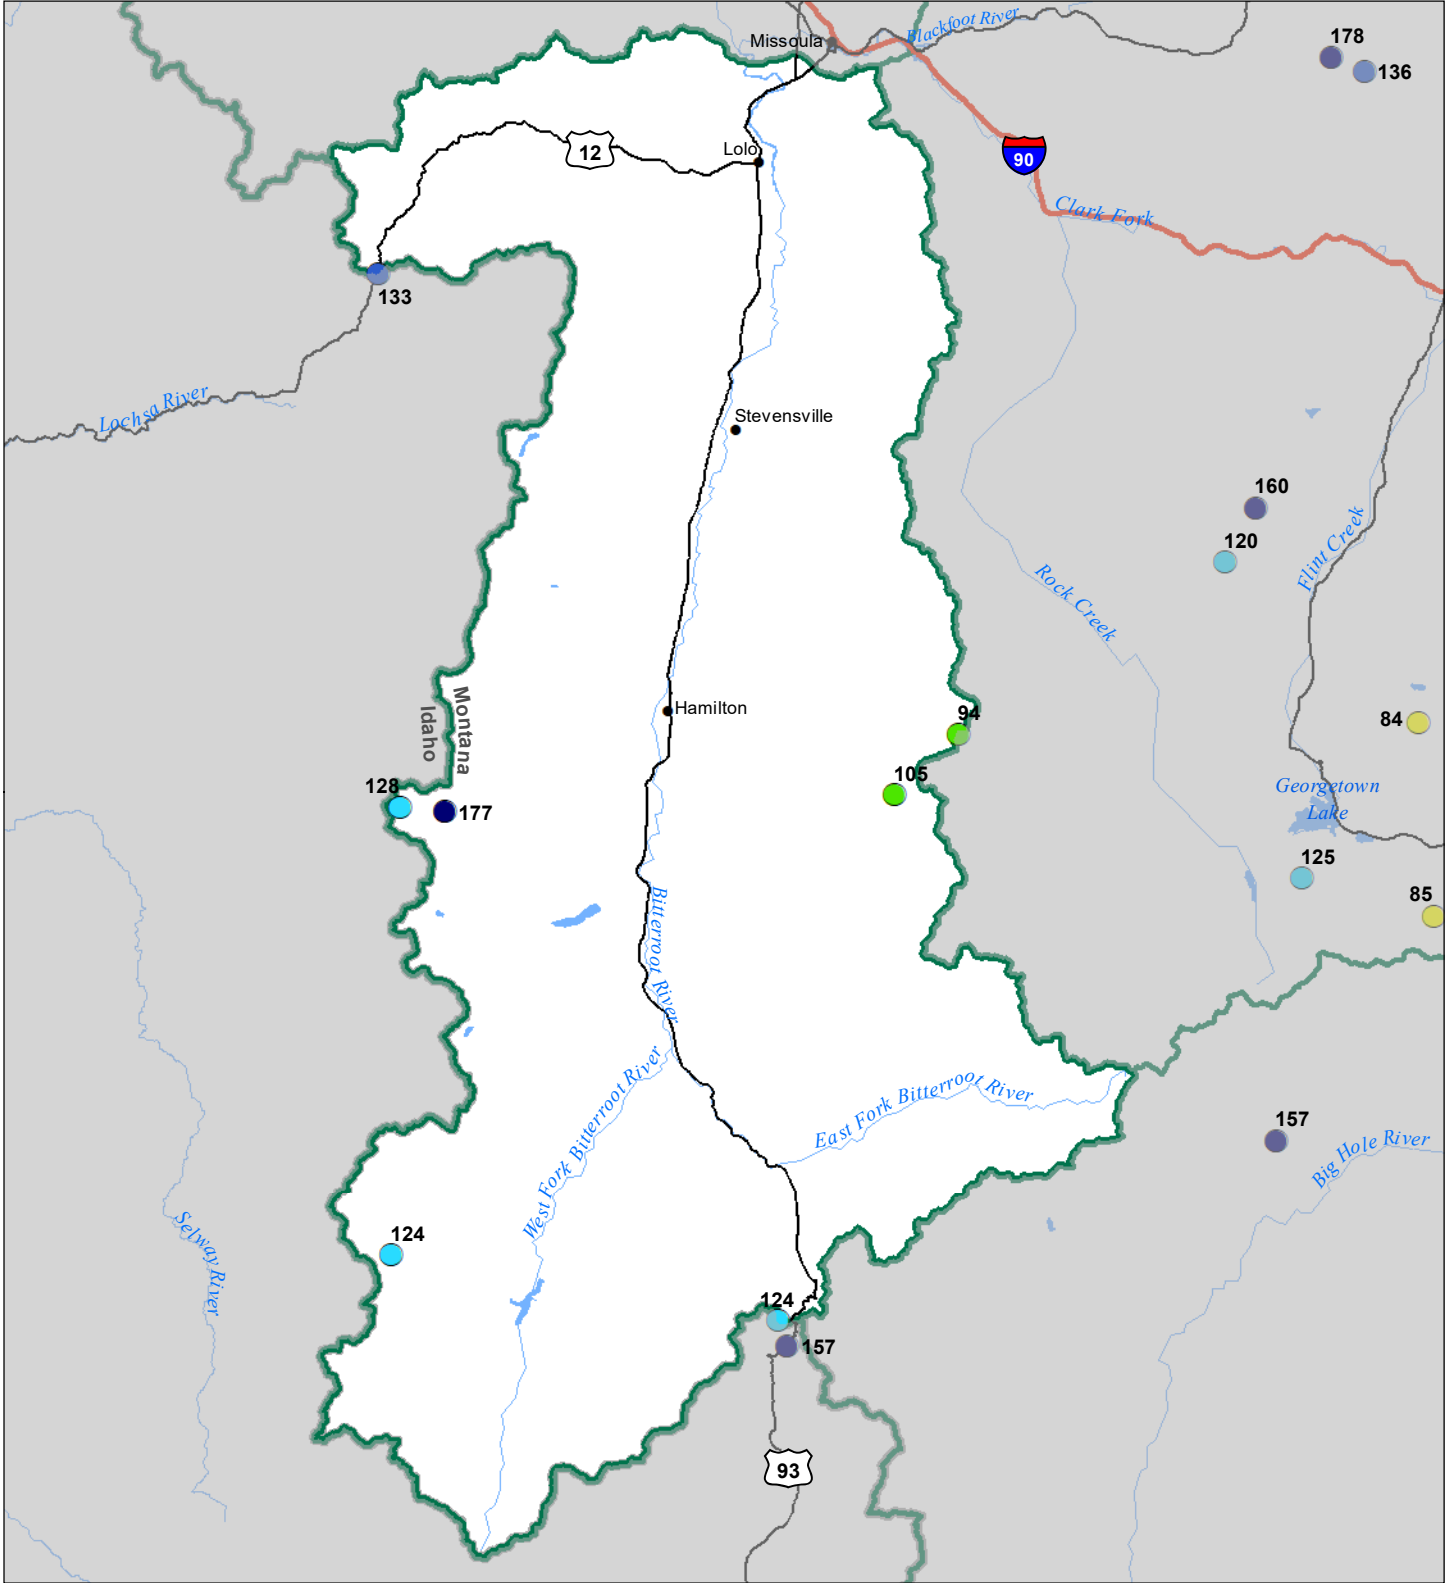

# Bitterroot River Basin Snow Water Equivalent Percentage of Normal December 1, 2022

## Snow Water Equivalent Percent of Normal

### SNOTEL

- > 150%
- 131 - 150%
- 111 - 130%
- 91 - 110%
- 71 - 90%
- 51 - 70%
- 1 - 50%
- \* 0%

### Snowcourse

- + > 150%
- + 131 - 150%
- + 111 - 130%
- + 91 - 110%
- + 71 - 90%
- + 51 - 70%
- + 1 - 50%
- \* 0%