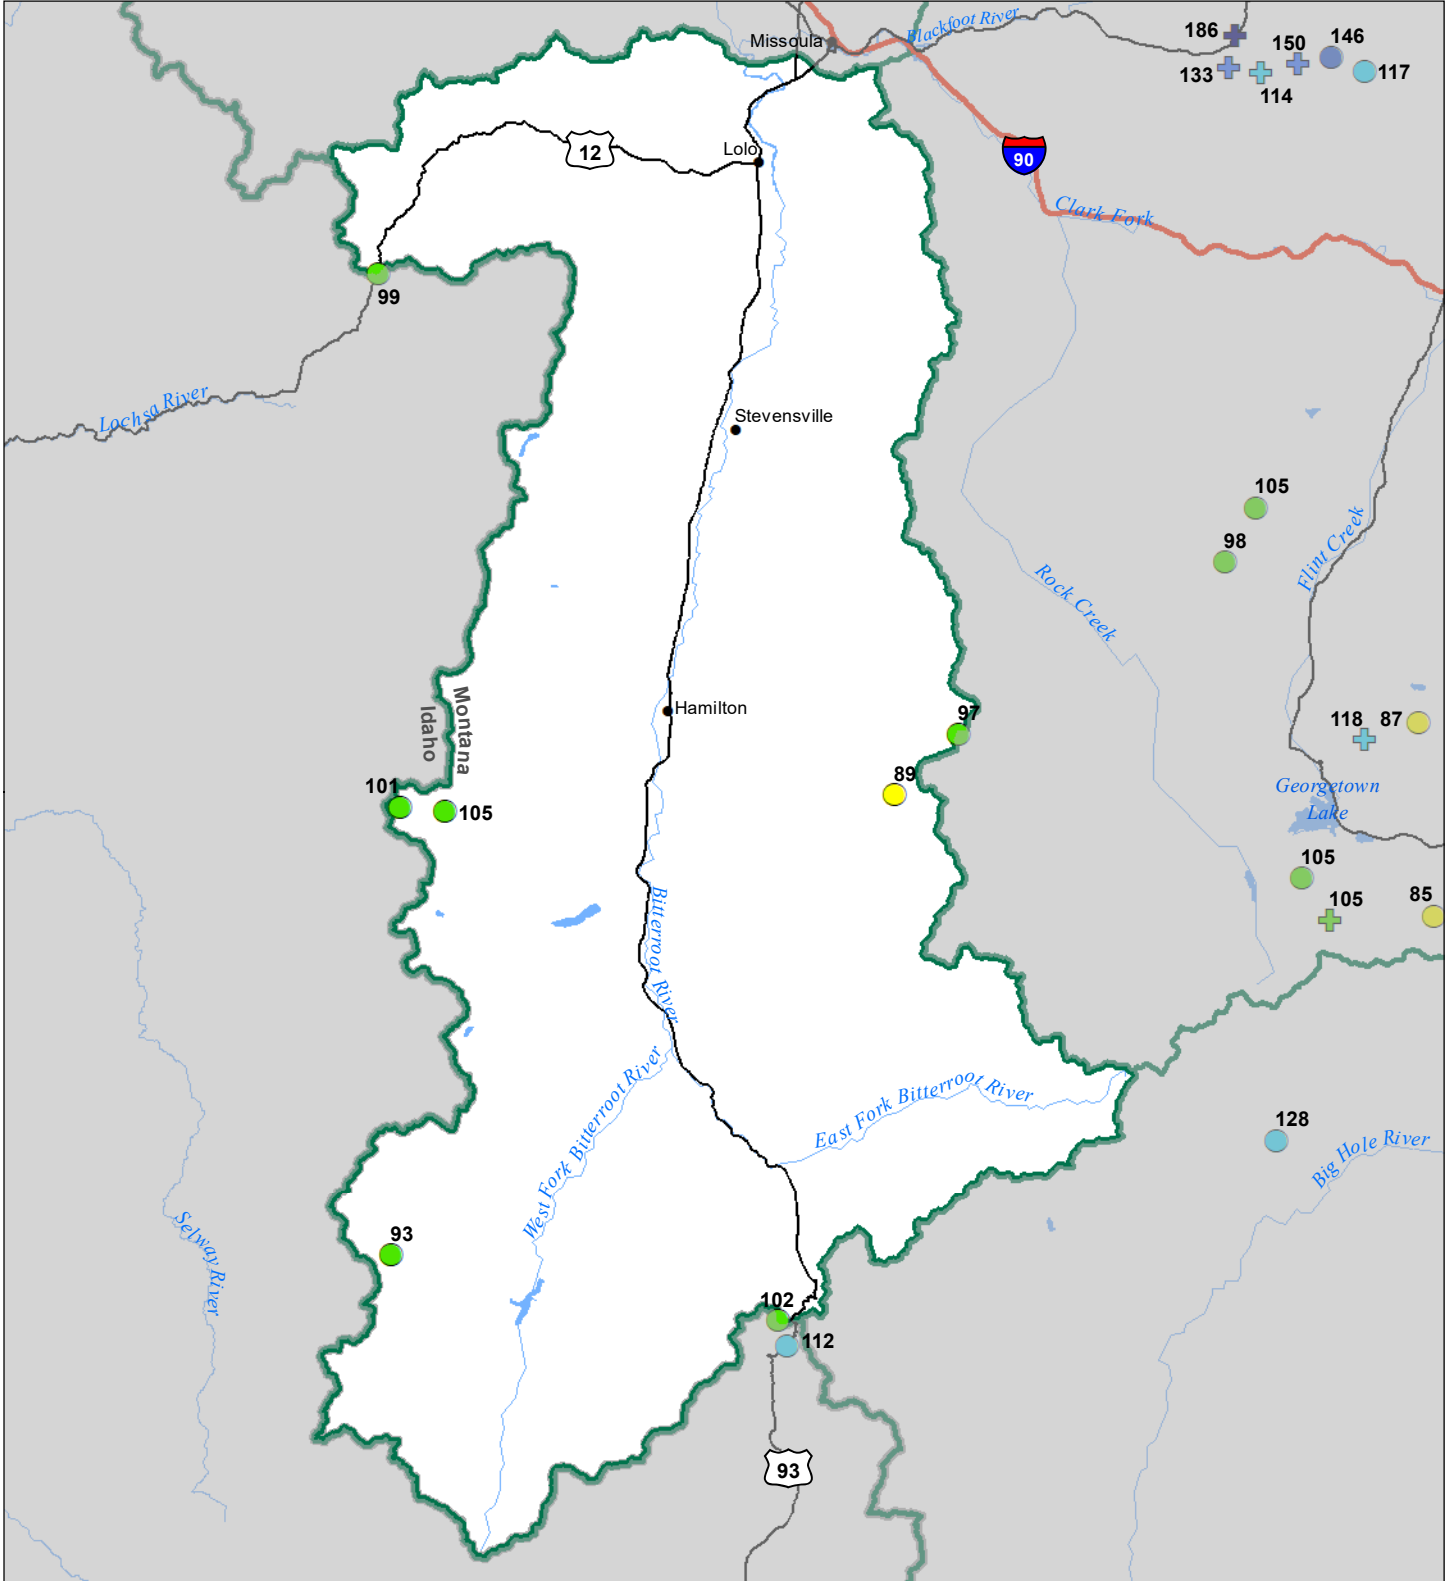

# Bitterroot River Basin Snow Water Equivalent Percentage of Normal January 1, 2023

## Snow Water Equivalent Percent of Normal

### SNOTEL

- > 150%
- 131 - 150%
- 111 - 130%
- 91 - 110%

- 71 - 90%
- 51 - 70%
- 1 - 50%
- \* 0%

### Snowcourse

- ⊕ > 150%
- ⊕ 131 - 150%
- ⊕ 111 - 130%
- ⊕ 91 - 110%
- ⊕ 71 - 90%
- ⊕ 51 - 70%
- ⊕ 1 - 50%
- \* 0%