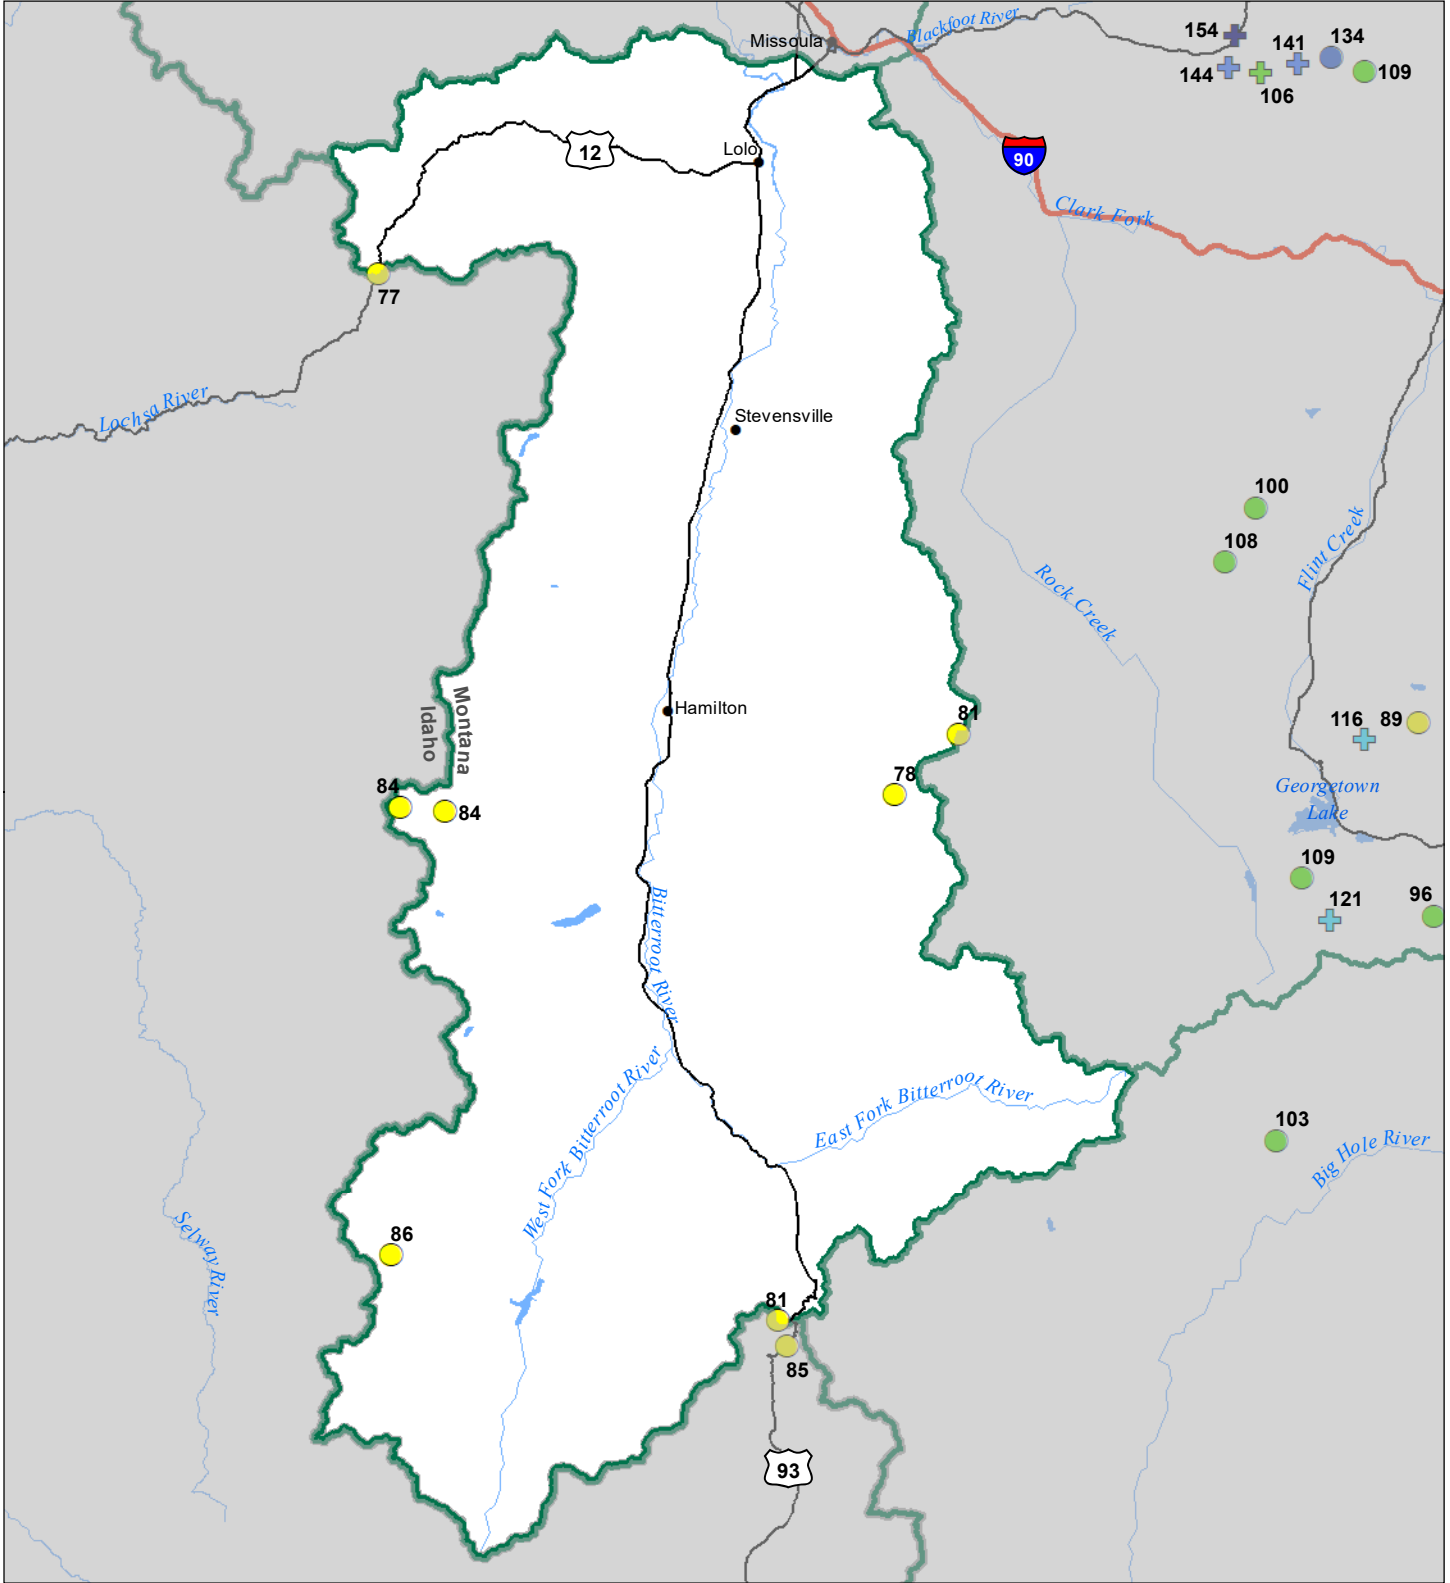

Bitterroot River Basin Snow Water Equivalent Percentage of Normal February 1, 2023

Snow Water Equivalent Percent of Normal

SNOTEL

- > 150%
- 131 - 150%
- 111 - 130%
- 91 - 110%

- 71 - 90%
- 51 - 70%
- 1 - 50%
- * 0%

Snowcourse

- ⊕ > 150%
- ⊕ 131 - 150%
- ⊕ 111 - 130%
- ⊕ 91 - 110%

- ⊕ 71 - 90%
- ⊕ 51 - 70%
- ⊕ 1 - 50%
- * 0%