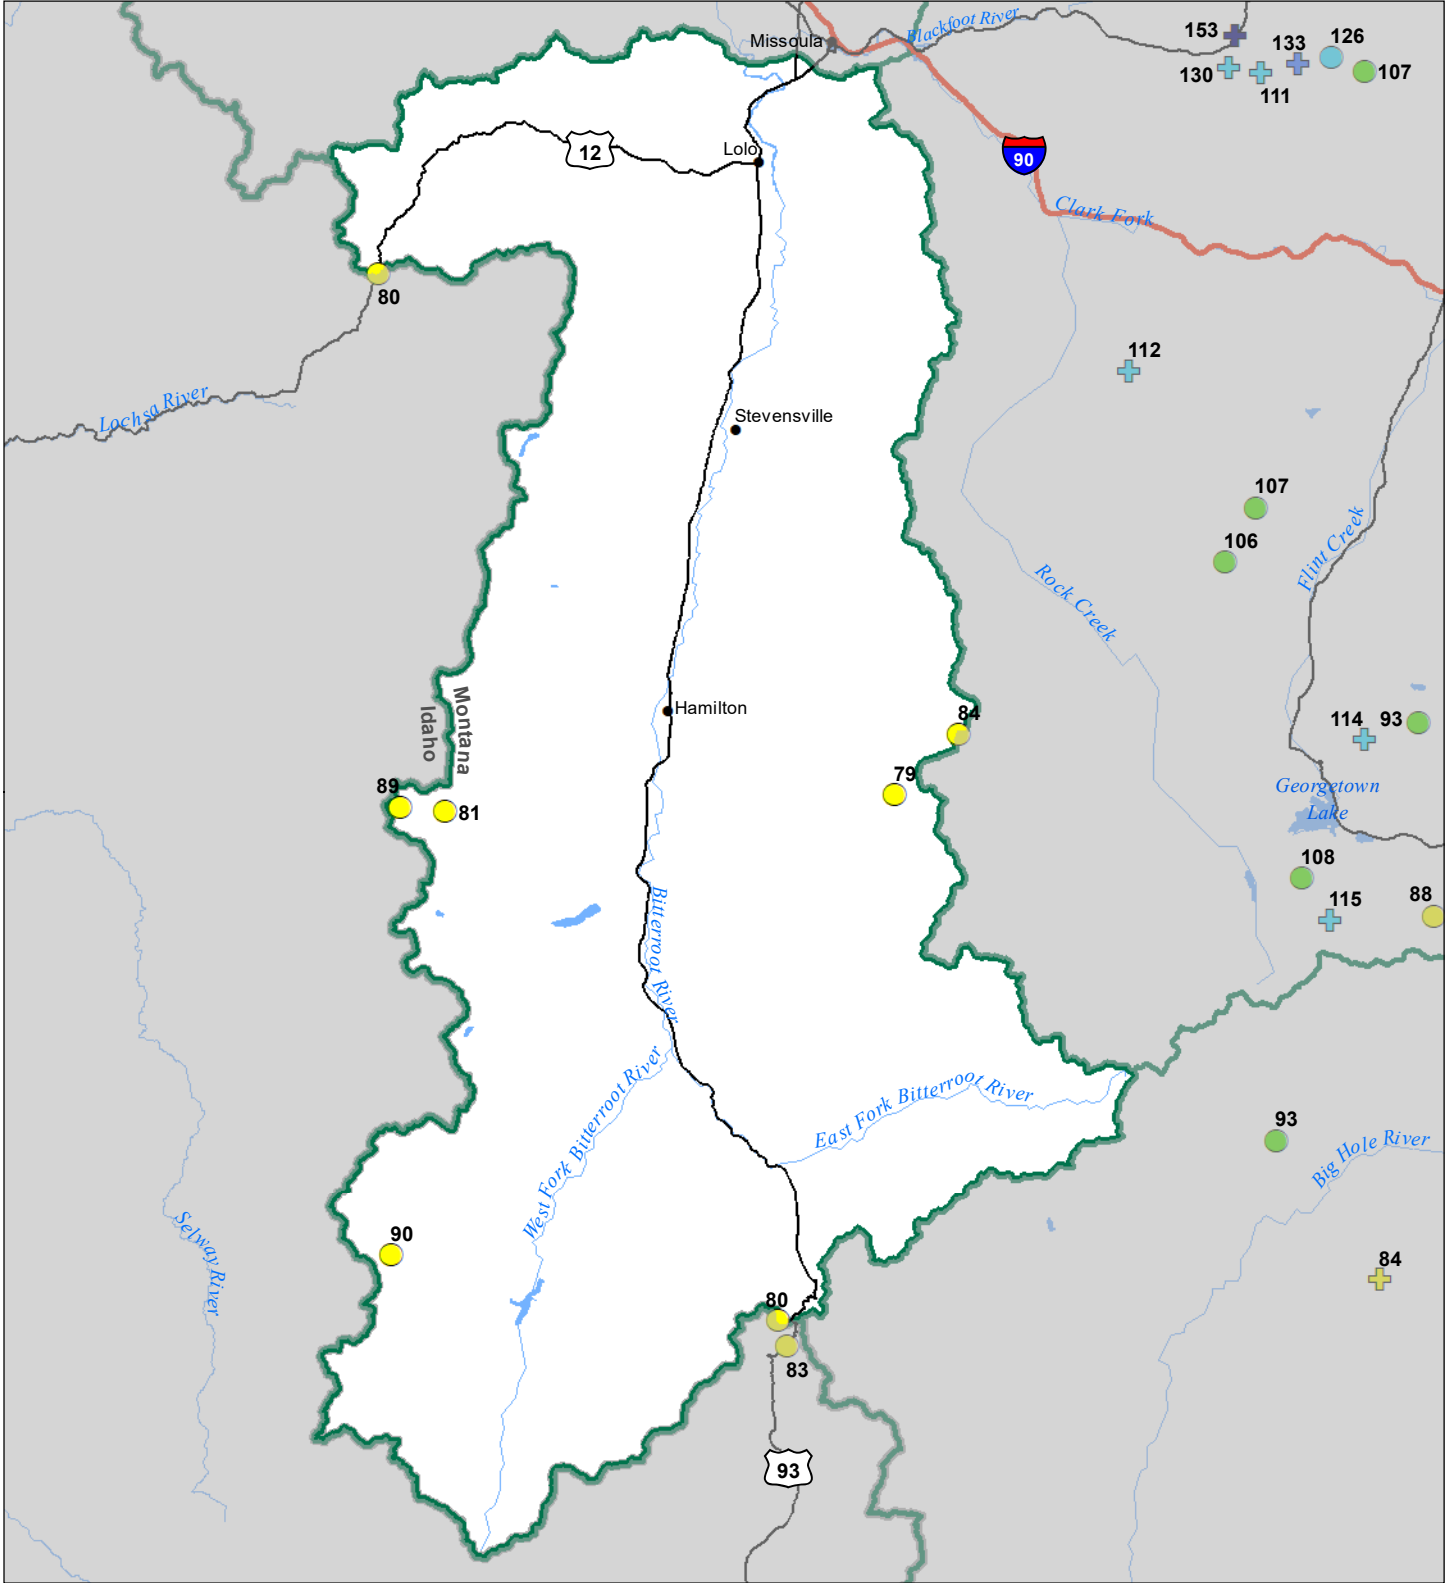

Bitterroot River Basin Snow Water Equivalent Percentage of Normal March 1, 2023

Snow Water Equivalent Percent of Normal

SNOTEL

- > 150%
- 131 - 150%
- 111 - 130%
- 91 - 110%
- 71 - 90%
- 51 - 70%
- 1 - 50%
- * 0%

Snowcourse

- + > 150%
- + 131 - 150%
- + 111 - 130%
- + 91 - 110%
- + 71 - 90%
- + 51 - 70%
- + 1 - 50%
- * 0%