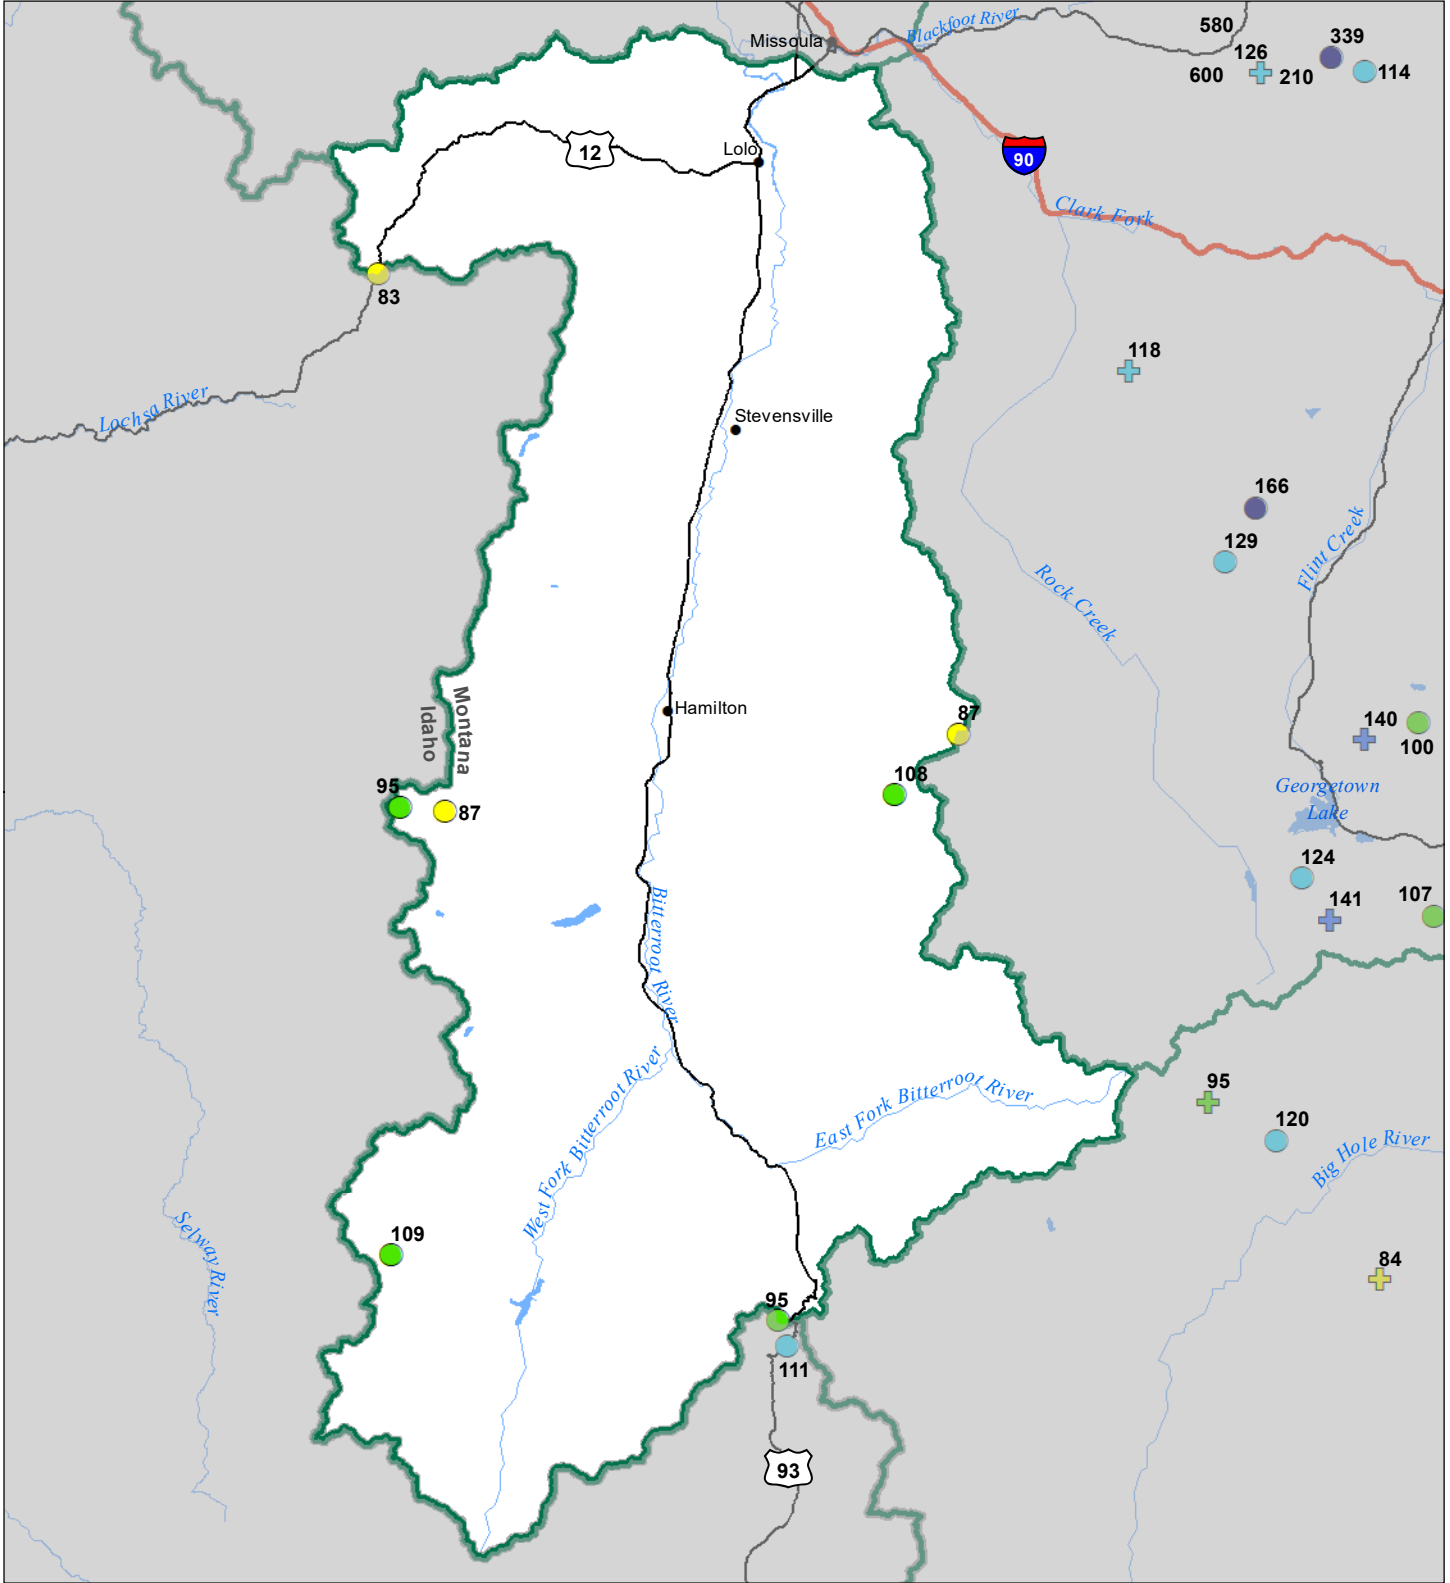

# Bitterroot River Basin Snow Water Equivalent Percentage of Normal April 1, 2023

## Snow Water Equivalent Percent of Normal

### SNOTEL

- > 150%
- 131 - 150%
- 111 - 130%
- 91 - 110%
- 71 - 90%
- 51 - 70%
- 1 - 50%
- \* 0%

### Snowcourse

- + > 150%
- + 131 - 150%
- + 111 - 130%
- + 91 - 110%
- + 71 - 90%
- + 51 - 70%
- + 1 - 50%
- \* 0%