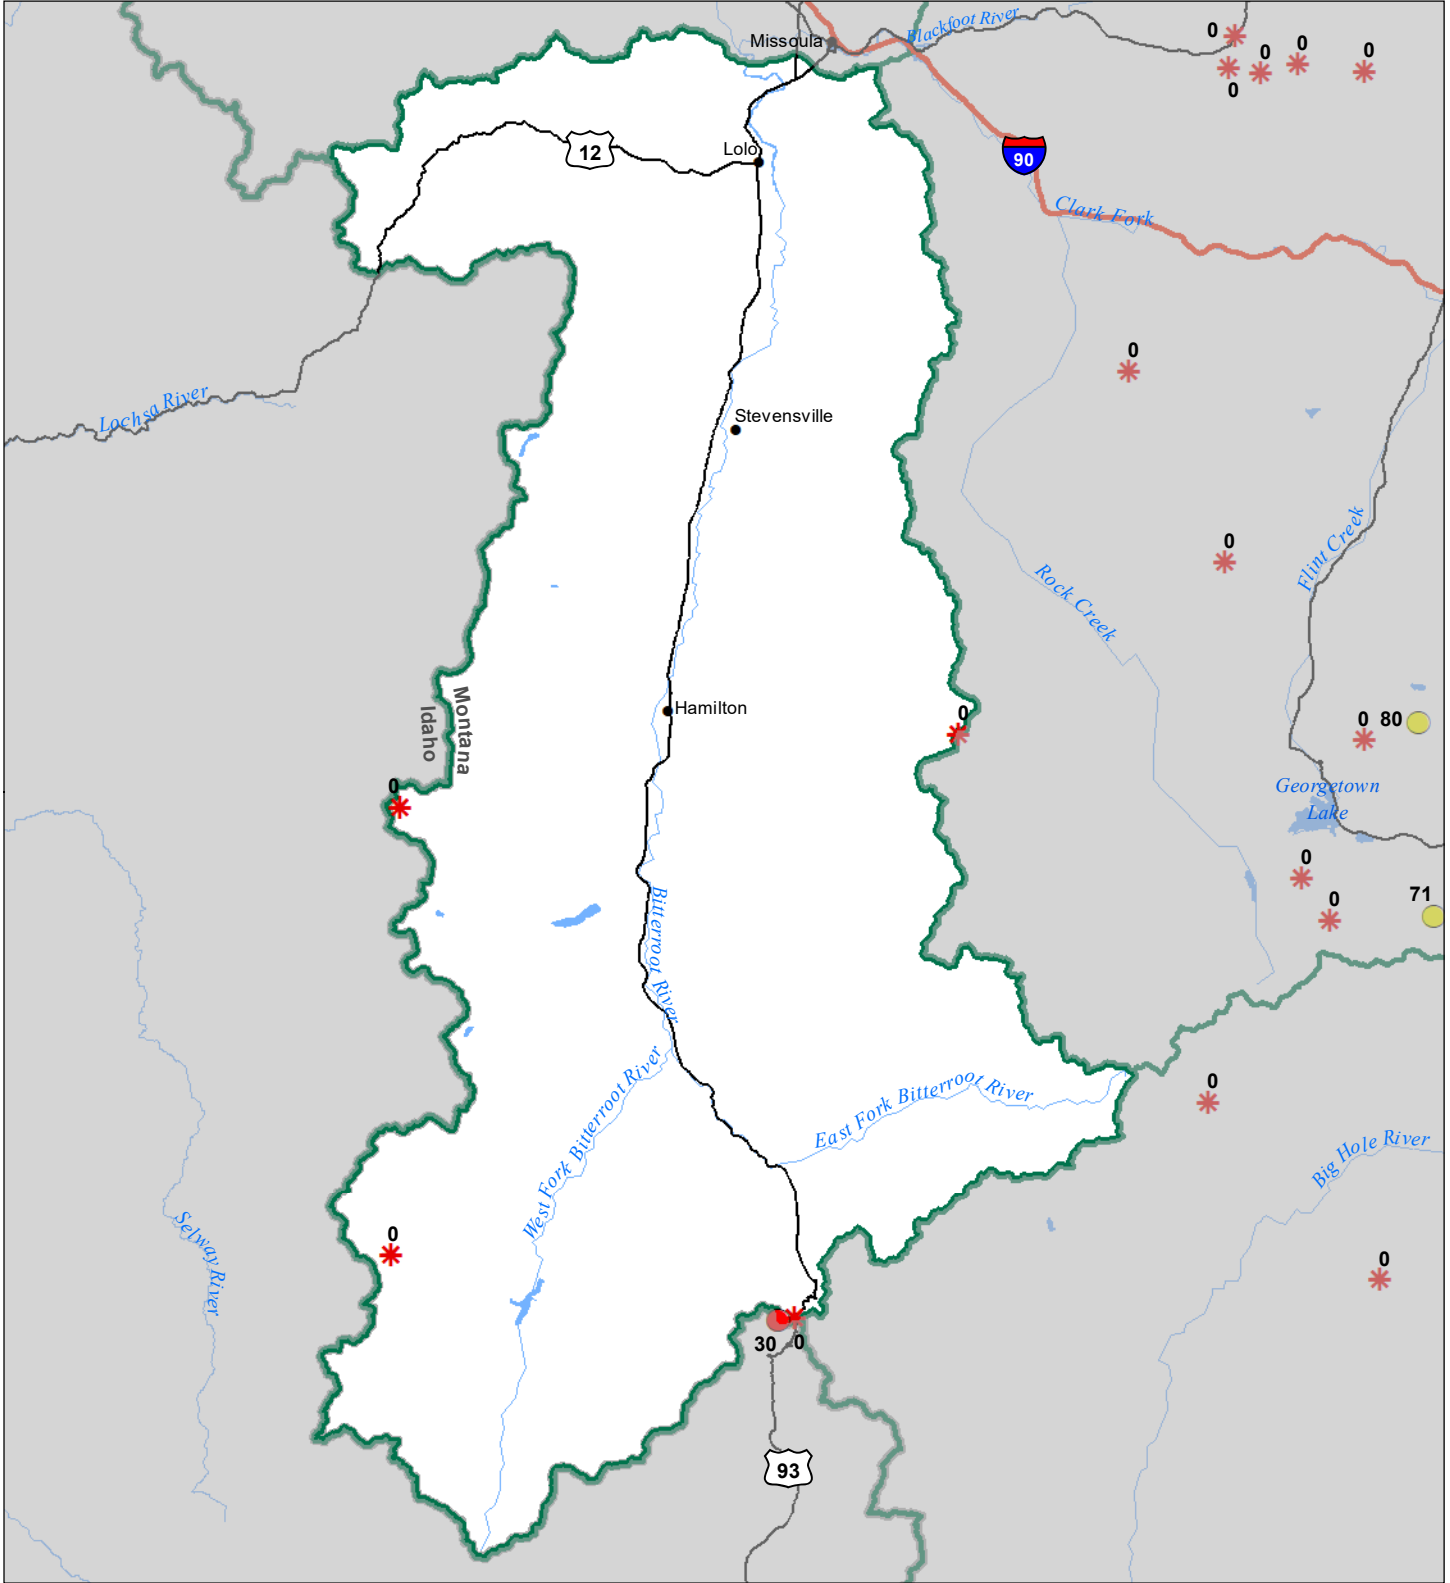

# Bitterroot River Basin Snow Water Equivalent Percentage of Normal June 1, 2023

### Snow Water Equivalent Percent of Normal

**SNOTEL**

- > 150%
- 131 - 150%
- 111 - 130%
- 91 - 110%
- 71 - 90%
- 51 - 70%
- 1 - 50%
- \* 0%

**Snowcourse**

- + > 150%
- + 131 - 150%
- + 111 - 130%
- + 91 - 110%
- + 71 - 90%
- + 51 - 70%
- + 1 - 50%
- \* 0%