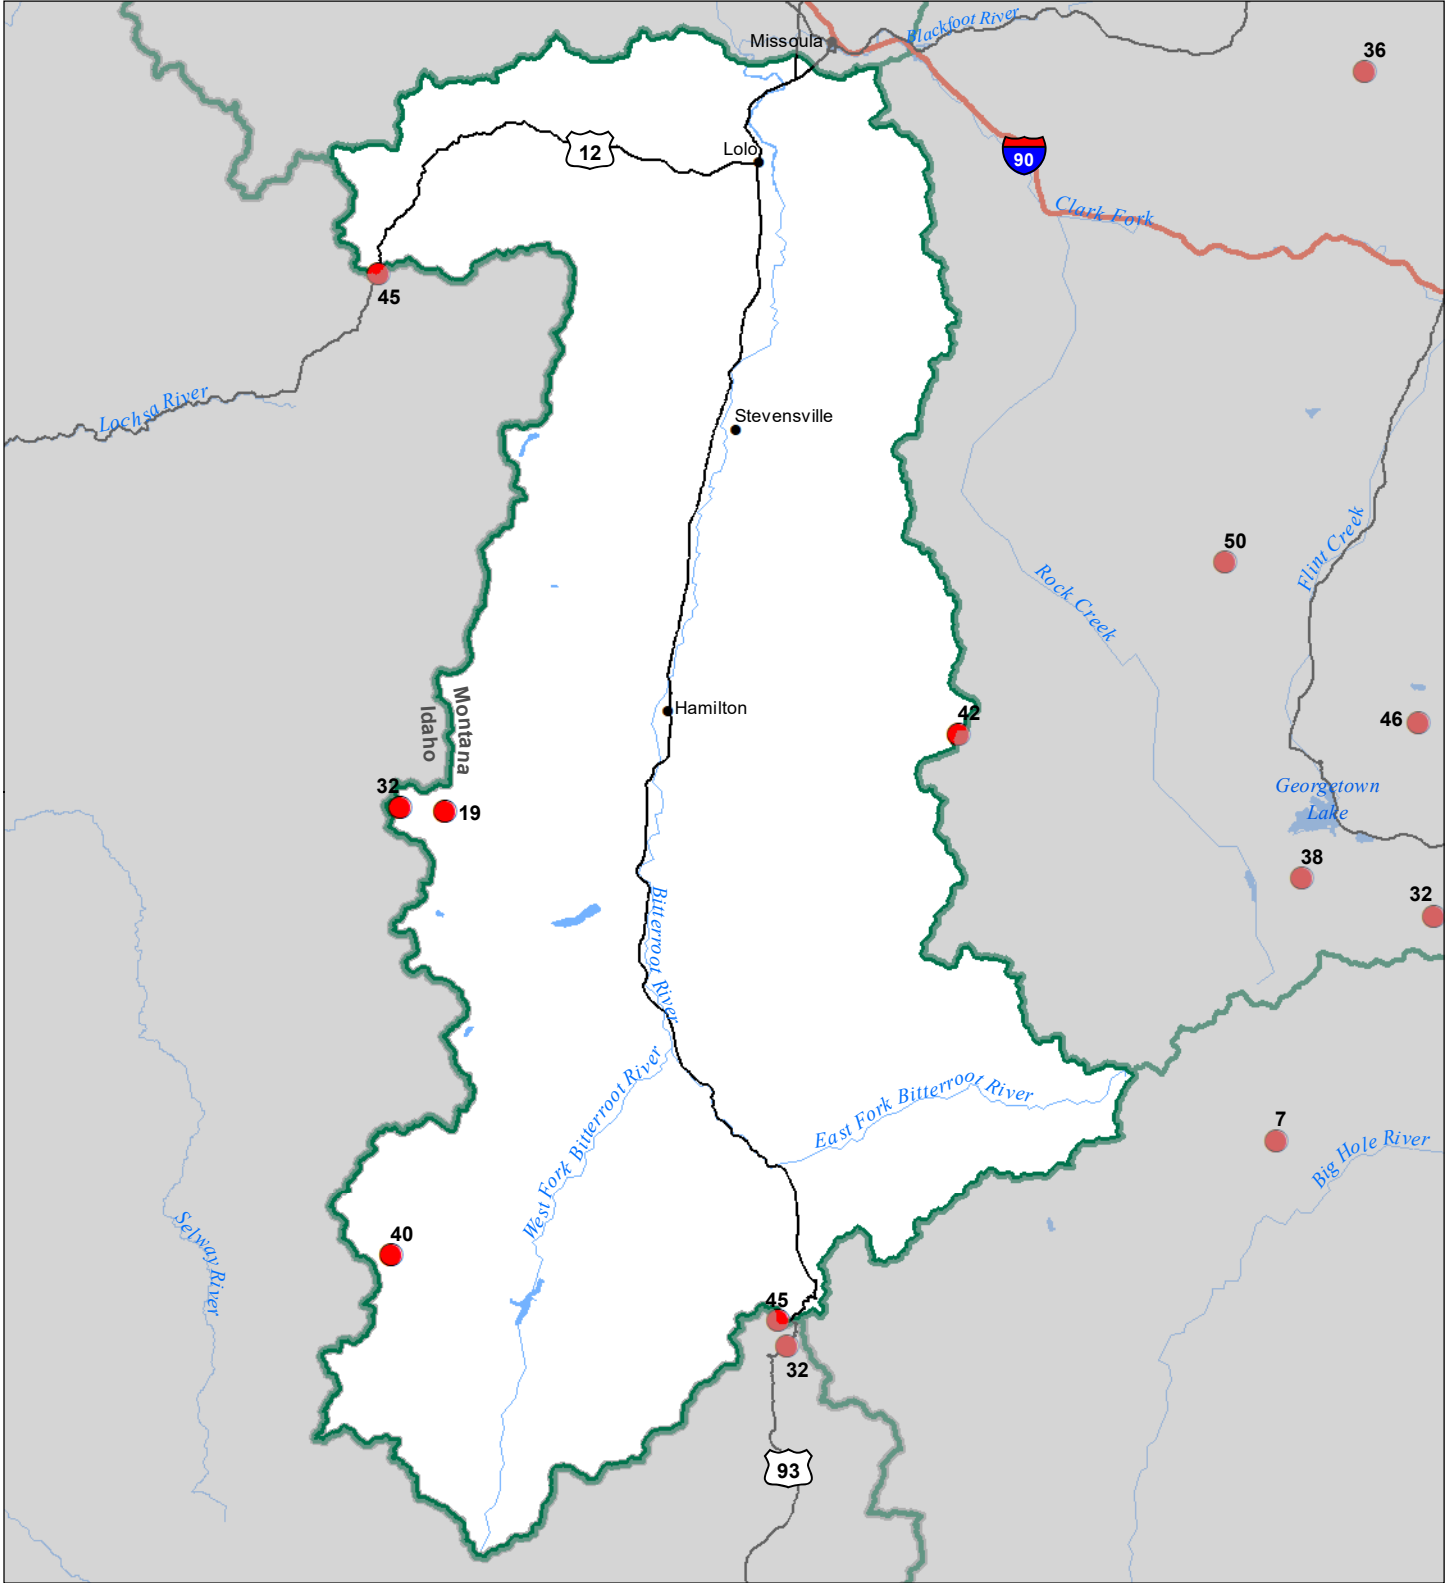

# Bitterroot River Basin Snow Water Equivalent Percentage of Normal December 1, 2023

### Snow Water Equivalent Percent of Normal

**SNOTEL**

- > 150%
- 131 - 150%
- 111 - 130%
- 91 - 110%
- 71 - 90%
- 51 - 70%
- 1 - 50%
- \* 0%

**Snowcourse**

- ⊕ > 150%
- ⊕ 131 - 150%
- ⊕ 111 - 130%
- ⊕ 91 - 110%
- ⊕ 71 - 90%
- ⊕ 51 - 70%
- ⊕ 1 - 50%
- \* 0%