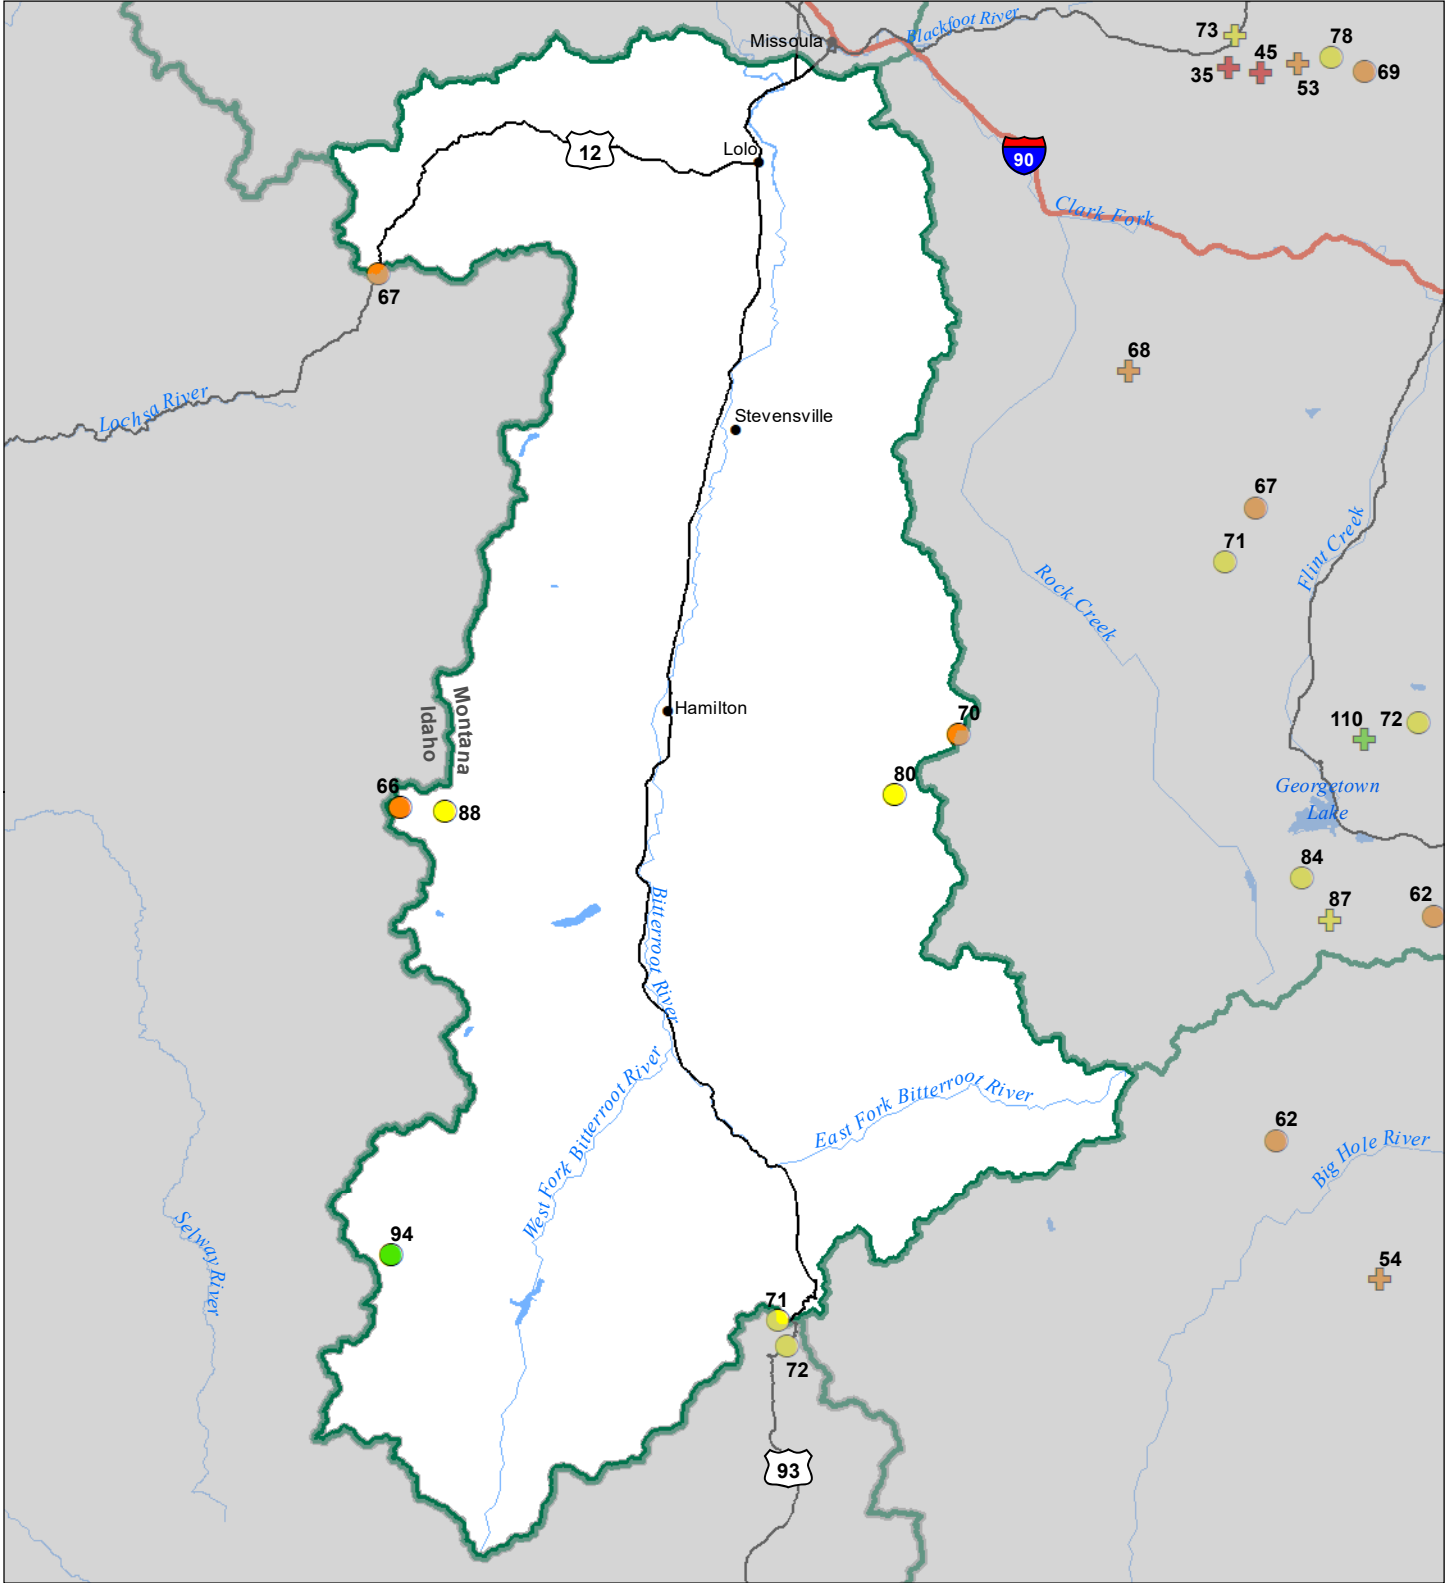

Bitterroot River Basin Snow Water Equivalent Percentage of Normal March 1, 2024

Snow Water Equivalent Percent of Normal

SNOTEL

- > 150%
- 131 - 150%
- 111 - 130%
- 91 - 110%
- 71 - 90%
- 51 - 70%
- 1 - 50%
- * 0%

Snowcourse

- + > 150%
- + 131 - 150%
- + 111 - 130%
- + 91 - 110%
- + 71 - 90%
- + 51 - 70%
- + 1 - 50%
- * 0%