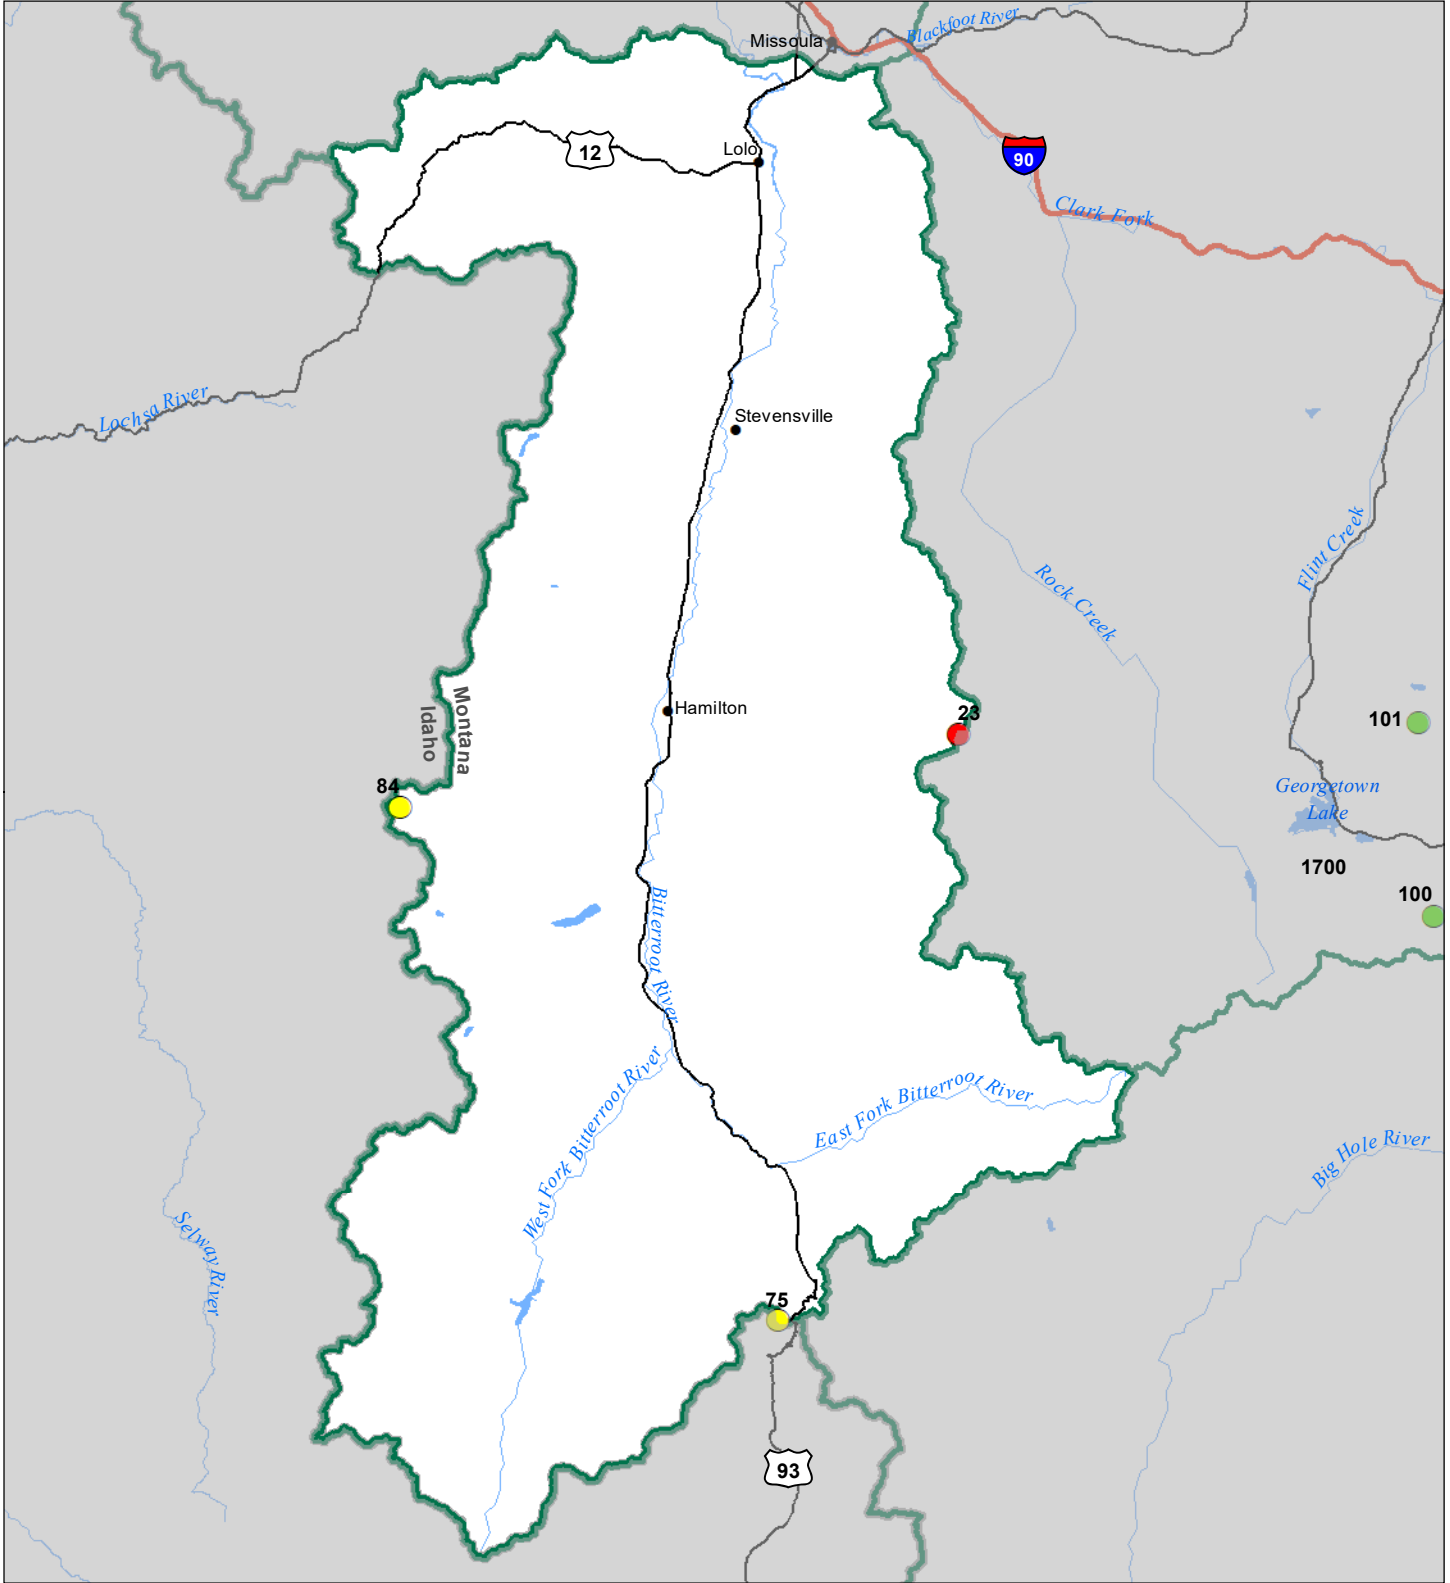

Bitterroot River Basin Snow Water Equivalent Percentage of Normal June 1, 2024

Snow Water Equivalent Percent of Normal

SNOTEL

- > 150%
- 131 - 150%
- 111 - 130%
- 91 - 110%
- 71 - 90%
- 51 - 70%
- 1 - 50%
- *

Snowcourse

- ⊕ > 150%
- ⊕ 131 - 150%
- ⊕ 111 - 130%
- ⊕ 91 - 110%
- ⊕ 71 - 90%
- ⊕ 51 - 70%
- ⊕ 1 - 50%
- ⊕ *