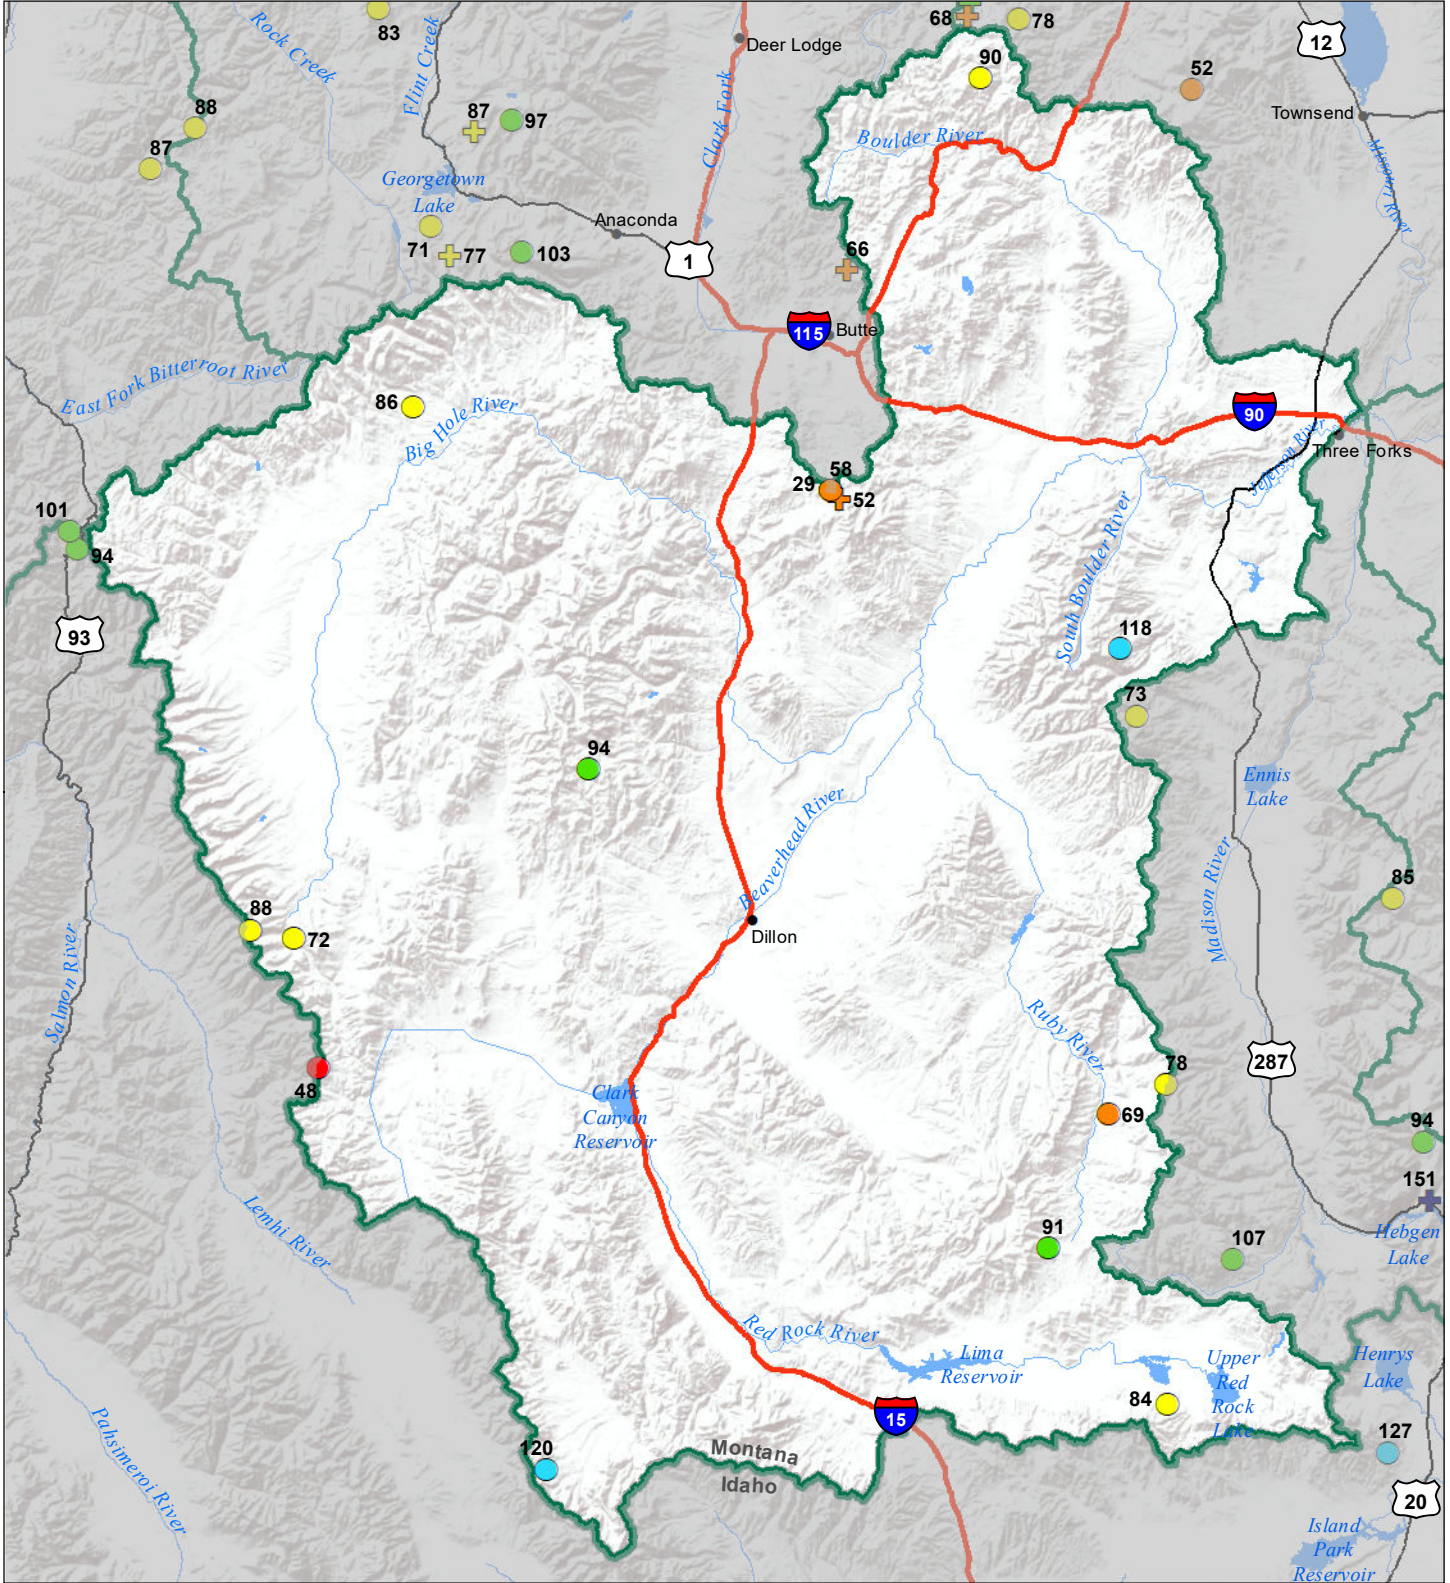

# Jefferson River Basin Snow Water Equivalent Percentage of Normal January 1, 2022

## Snow Water Equivalent Percent of Normal

### SNOTEL

- > 150%
- 131 - 150%
- 111 - 130%
- 91 - 110%
- 71 - 90%
- 51 - 70%
- 1 - 50%
- ✱ 0%

### Snowcourse

- + > 150%
- + 131 - 150%
- + 111 - 130%
- + 91 - 110%
- + 71 - 90%
- + 51 - 70%
- + 1 - 50%
- ✱ 0%