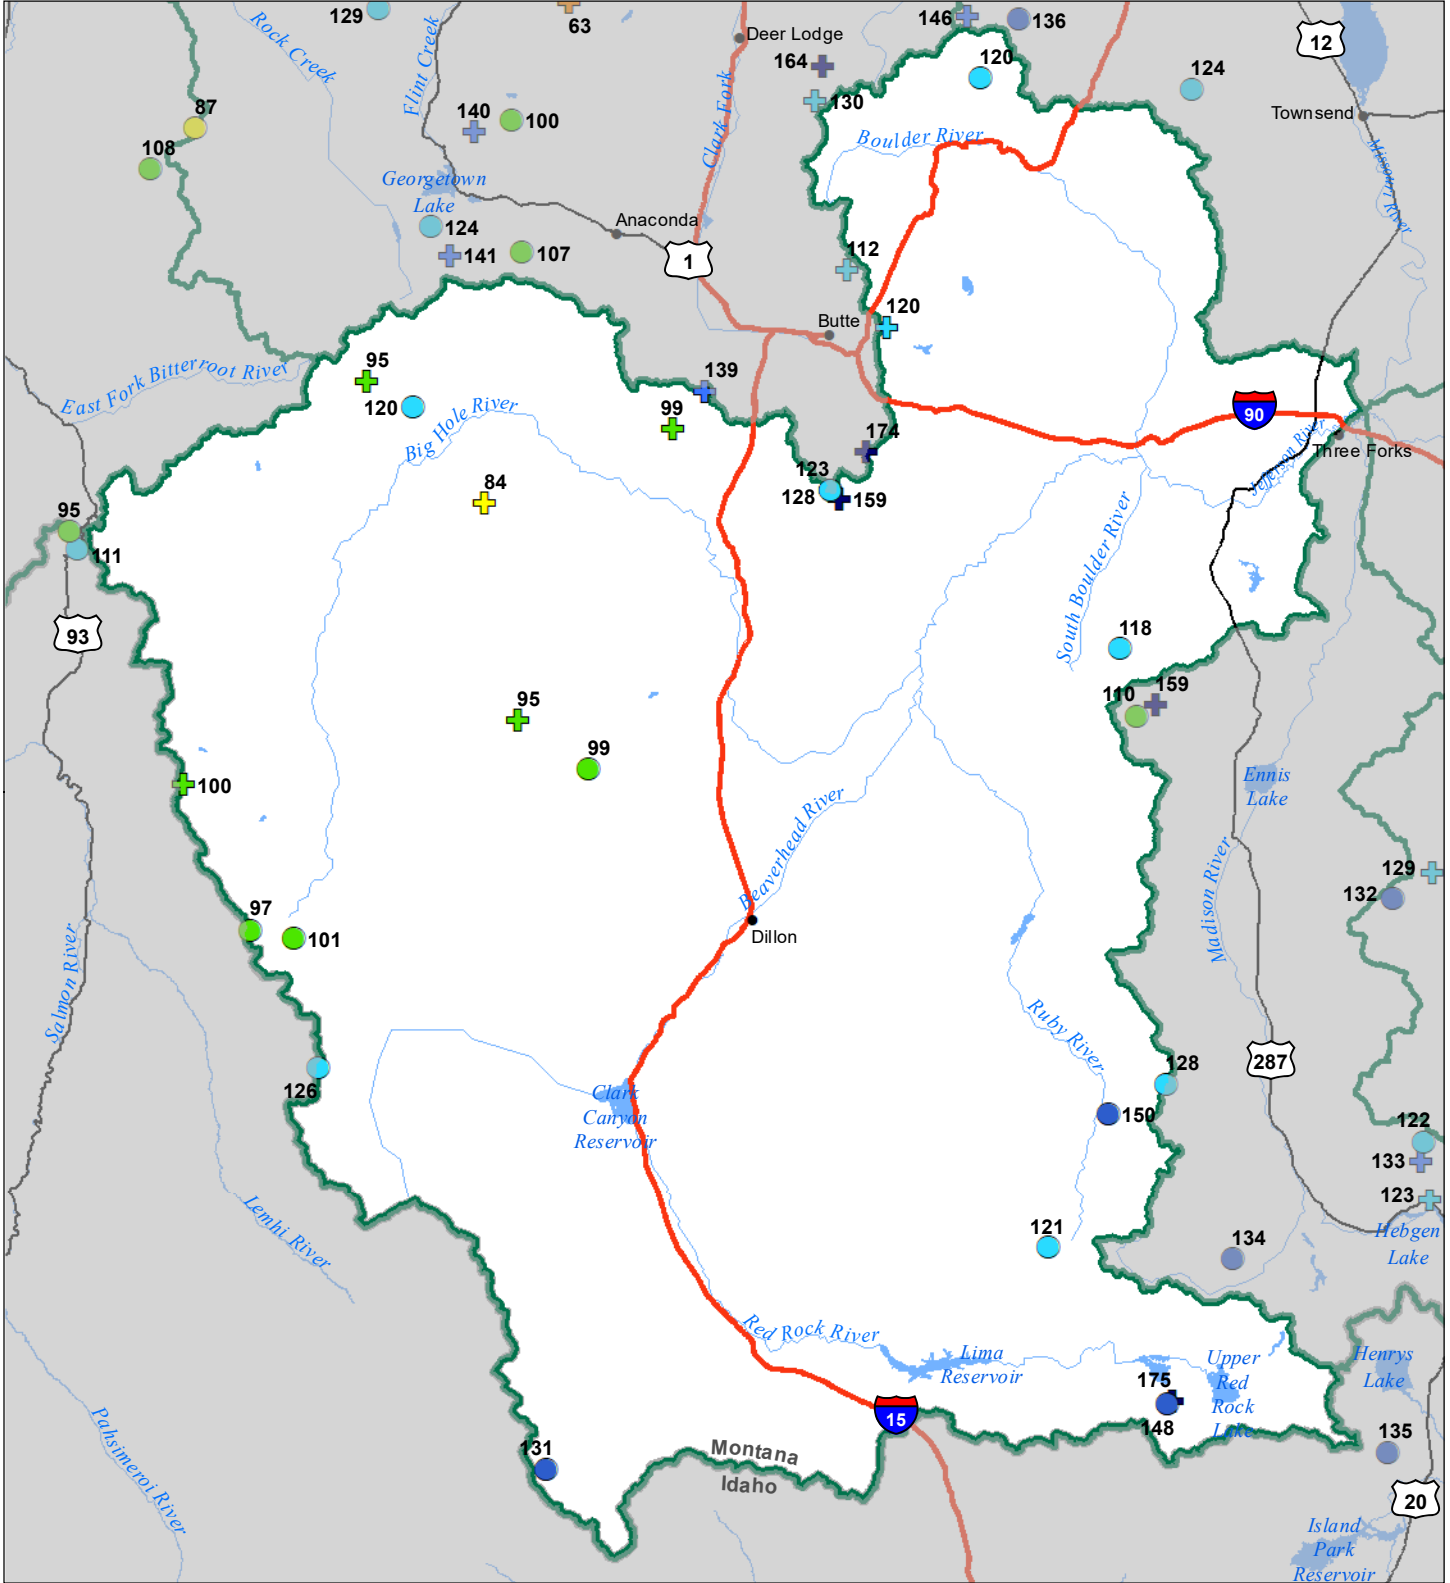

# Jefferson River Basin Snow Water Equivalent Percentage of Normal April 1, 2023

### Snow Water Equivalent Percent of Normal

**SNOTEL**

- > 150%
- 131 - 150%
- 111 - 130%
- 91 - 110%
- 71 - 90%
- 51 - 70%
- 1 - 50%
- 0%

**Snowcourse**

- ⊕ > 150%
- ⊕ 131 - 150%
- ⊕ 111 - 130%
- ⊕ 91 - 110%
- ⊕ 71 - 90%
- ⊕ 51 - 70%
- ⊕ 1 - 50%
- ⊕ 0%