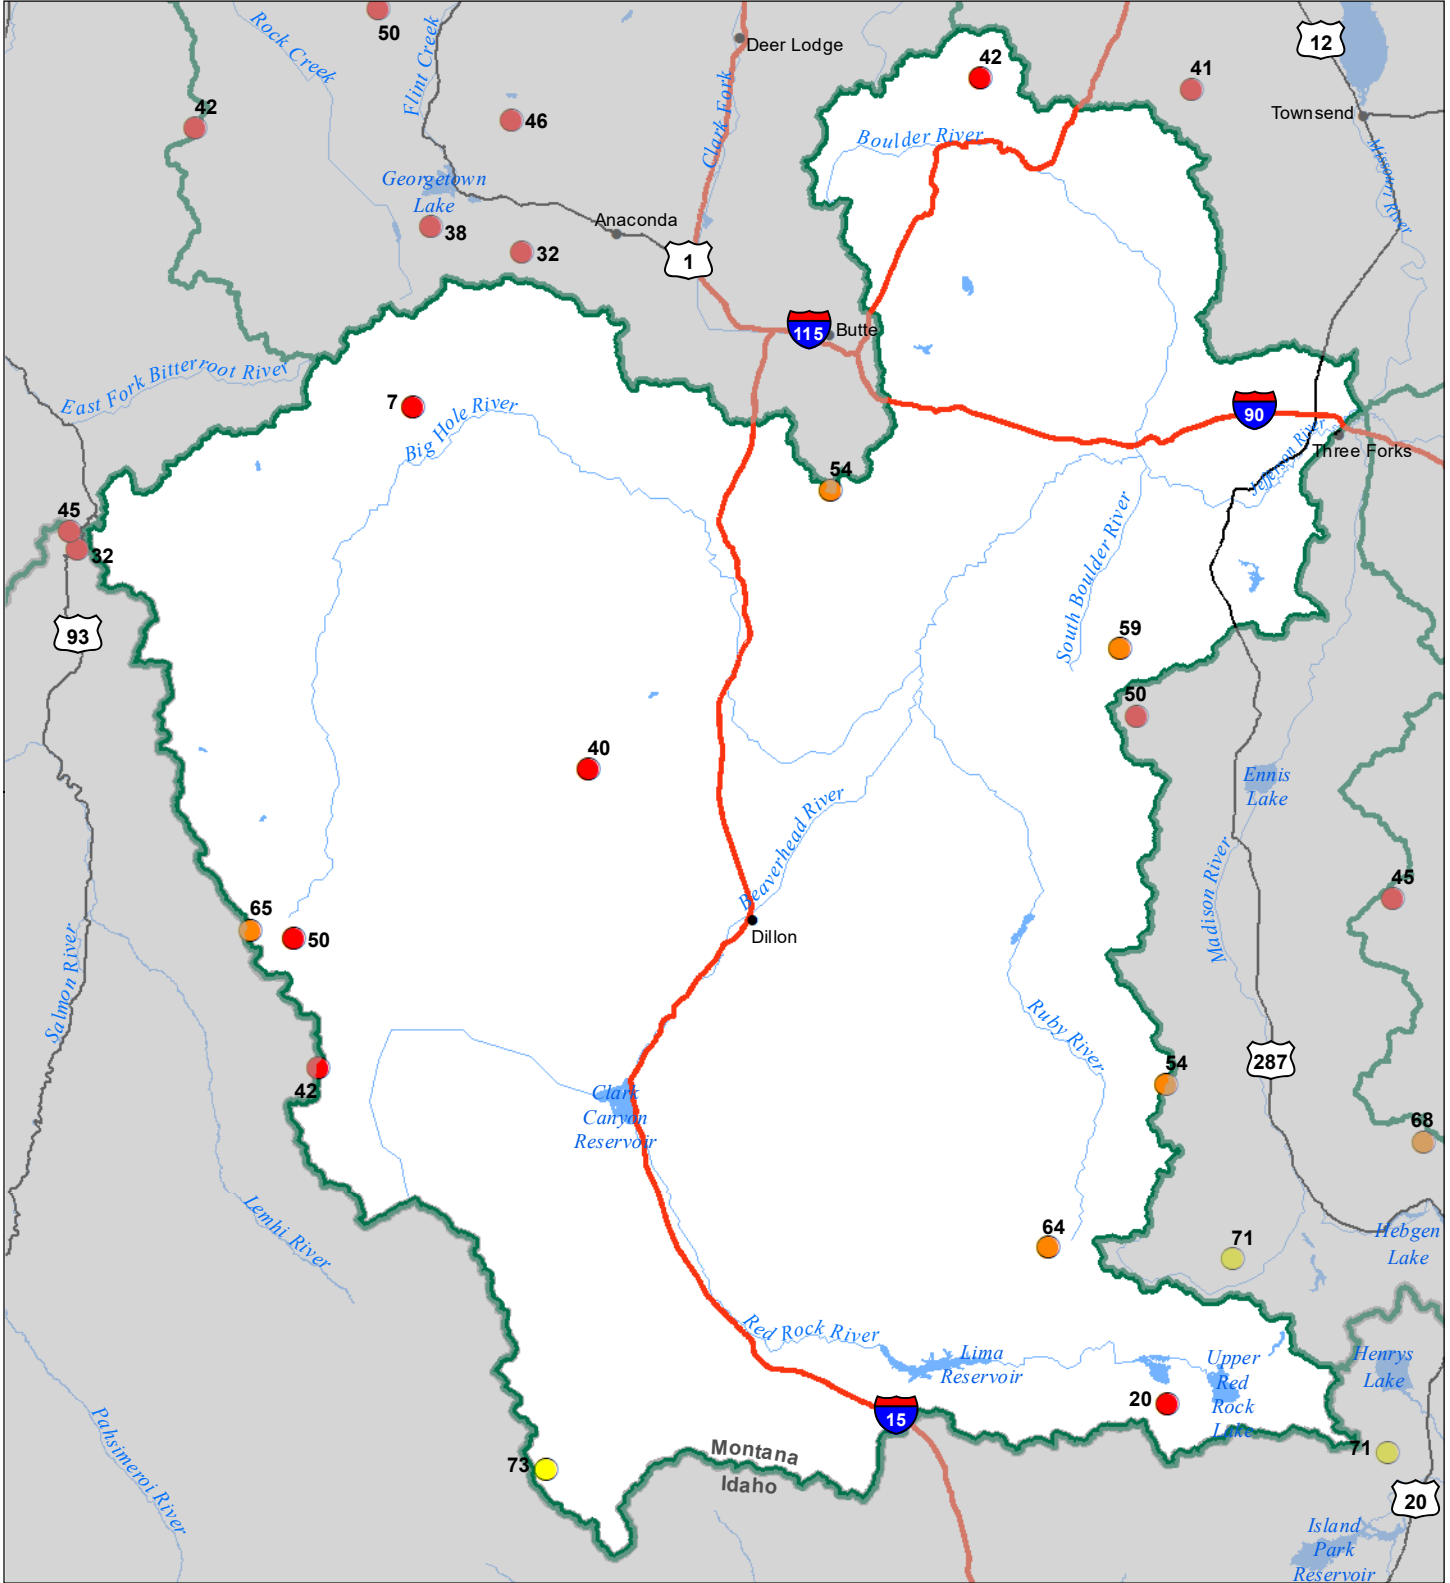

Jefferson River Basin Snow Water Equivalent Percentage of Normal December 1, 2023

Snow Water Equivalent Percent of Normal

SNOTEL

- > 150%
- 131 - 150%
- 111 - 130%
- 91 - 110%
- 71 - 90%
- 51 - 70%
- 1 - 50%
- *

Snowcourse

- ✚ > 150%
- ✚ 131 - 150%
- ✚ 111 - 130%
- ✚ 91 - 110%
- ✚ 71 - 90%
- ✚ 51 - 70%
- ✚ 1 - 50%
- ✚ *