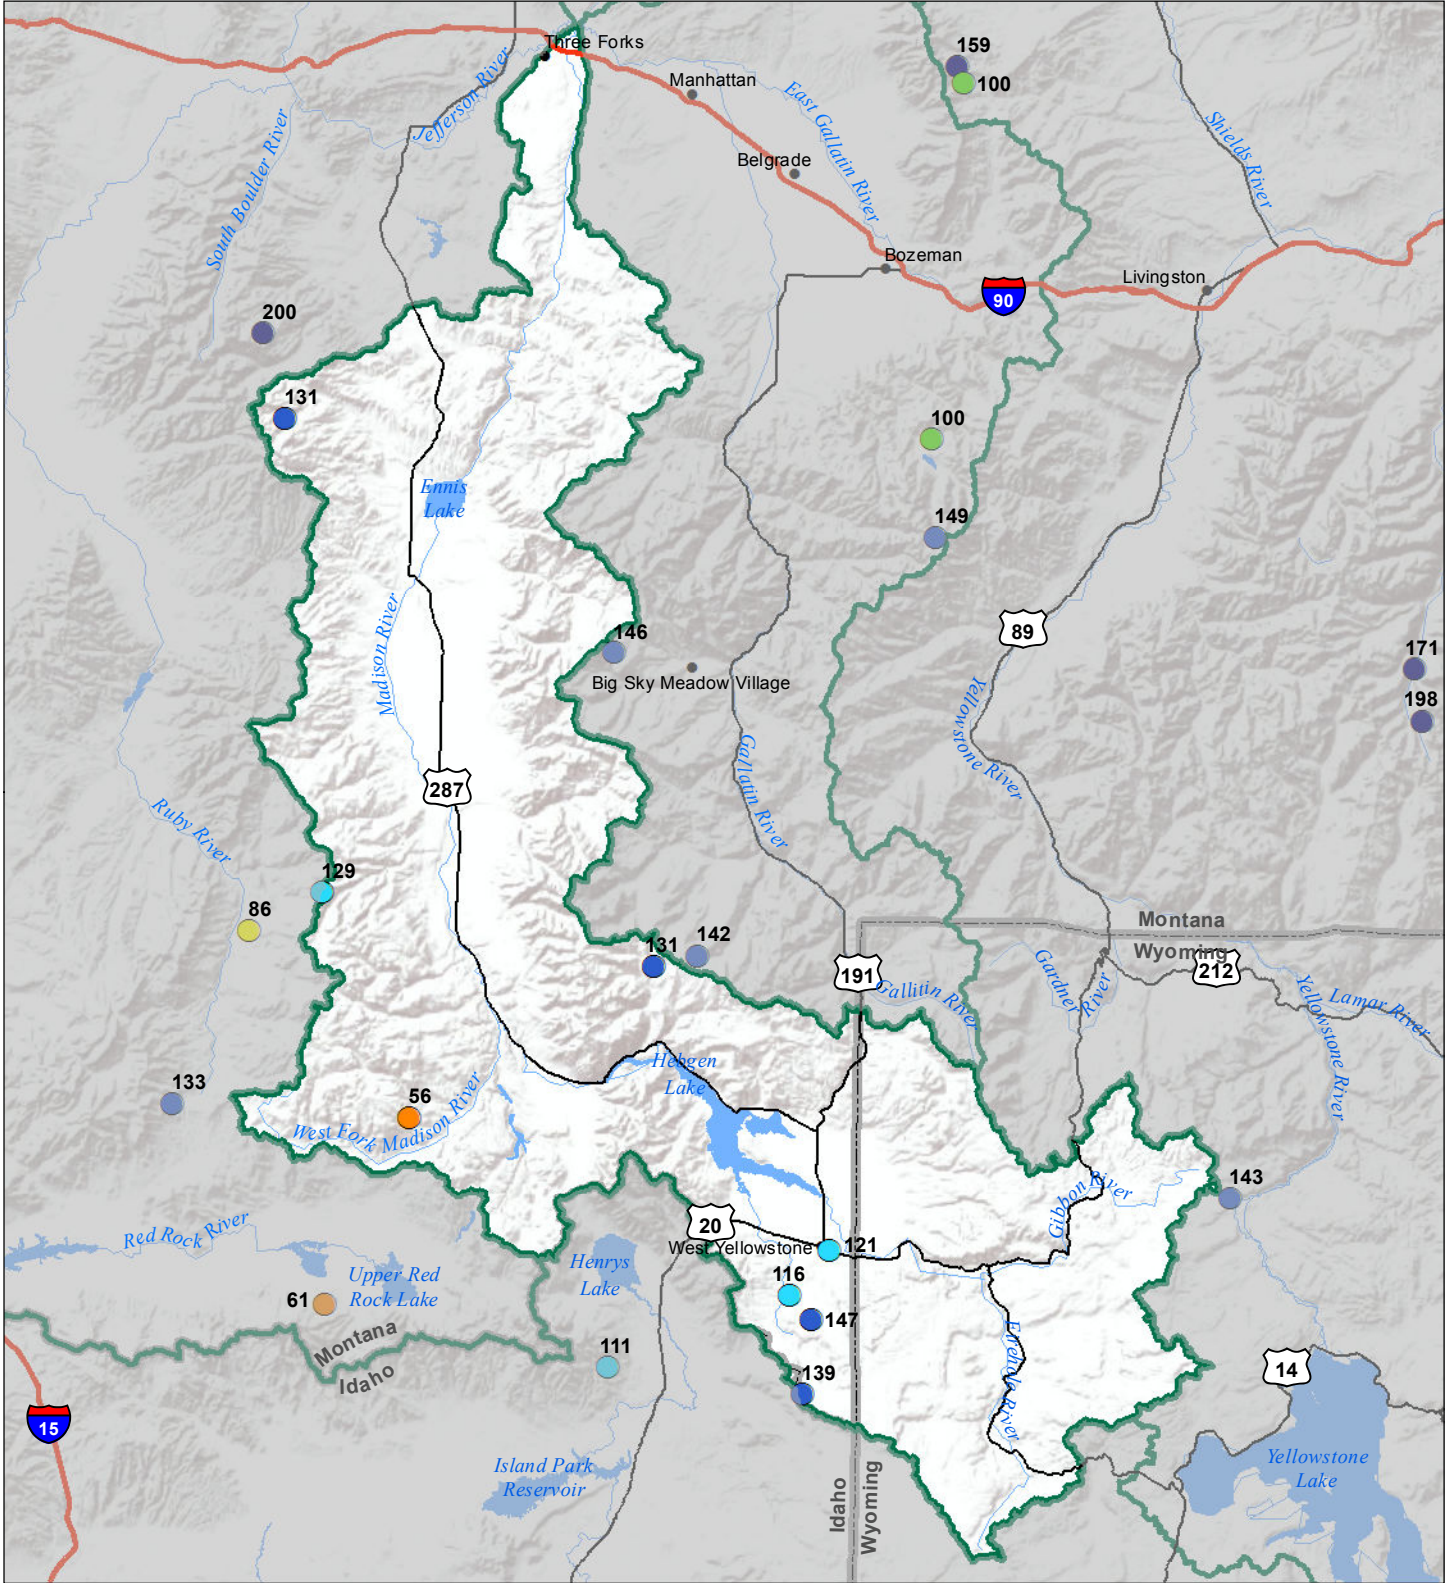

# Madison River Basin Snow Water Equivalent Percentage of Normal December 1, 2017

## Snow Water Equivalent Percent of Normal

### SNOTEL

- > 150%
- 131 - 150%
- 111 - 130%
- 91 - 110%
- 71 - 90%
- 51 - 70%
- 1 - 50%
- \*

### Snowcourse

- ⊕ > 150%
- ⊕ 131 - 150%
- ⊕ 111 - 130%
- ⊕ 91 - 110%
- ⊕ 71 - 90%
- ⊕ 51 - 70%
- ⊕ 1 - 50%
- ⊕ \*