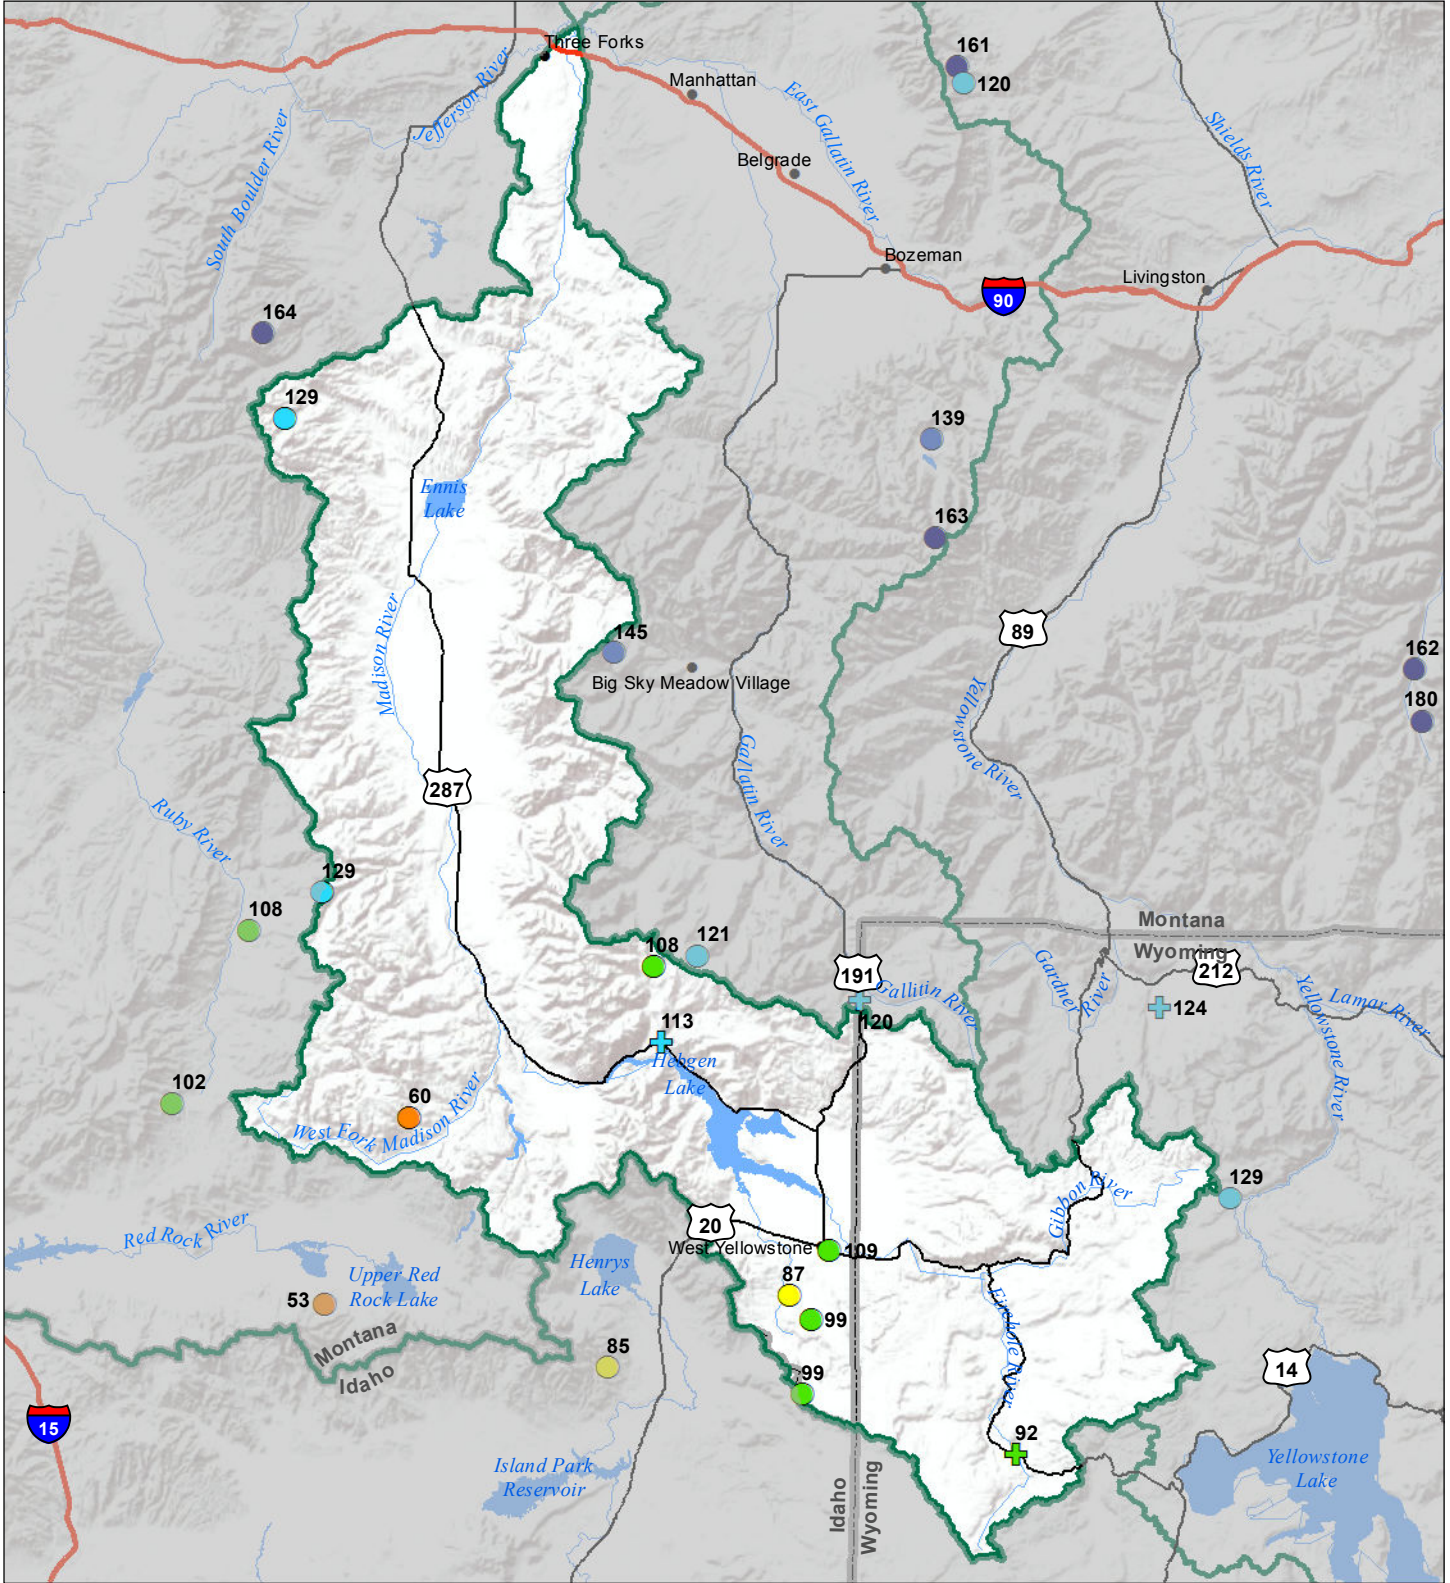

Madison River Basin Snow Water Equivalent Percentage of Normal January 1, 2018

Snow Water Equivalent Percent of Normal

SNOTEL

- > 150%
- 131 - 150%
- 111 - 130%
- 91 - 110%
- 71 - 90%
- 51 - 70%
- 1 - 50%
- *

Snowcourse

- ⊕ > 150%
- ⊕ 131 - 150%
- ⊕ 111 - 130%
- ⊕ 91 - 110%
- ⊕ 71 - 90%
- ⊕ 51 - 70%
- ⊕ 1 - 50%
- ⊕ *