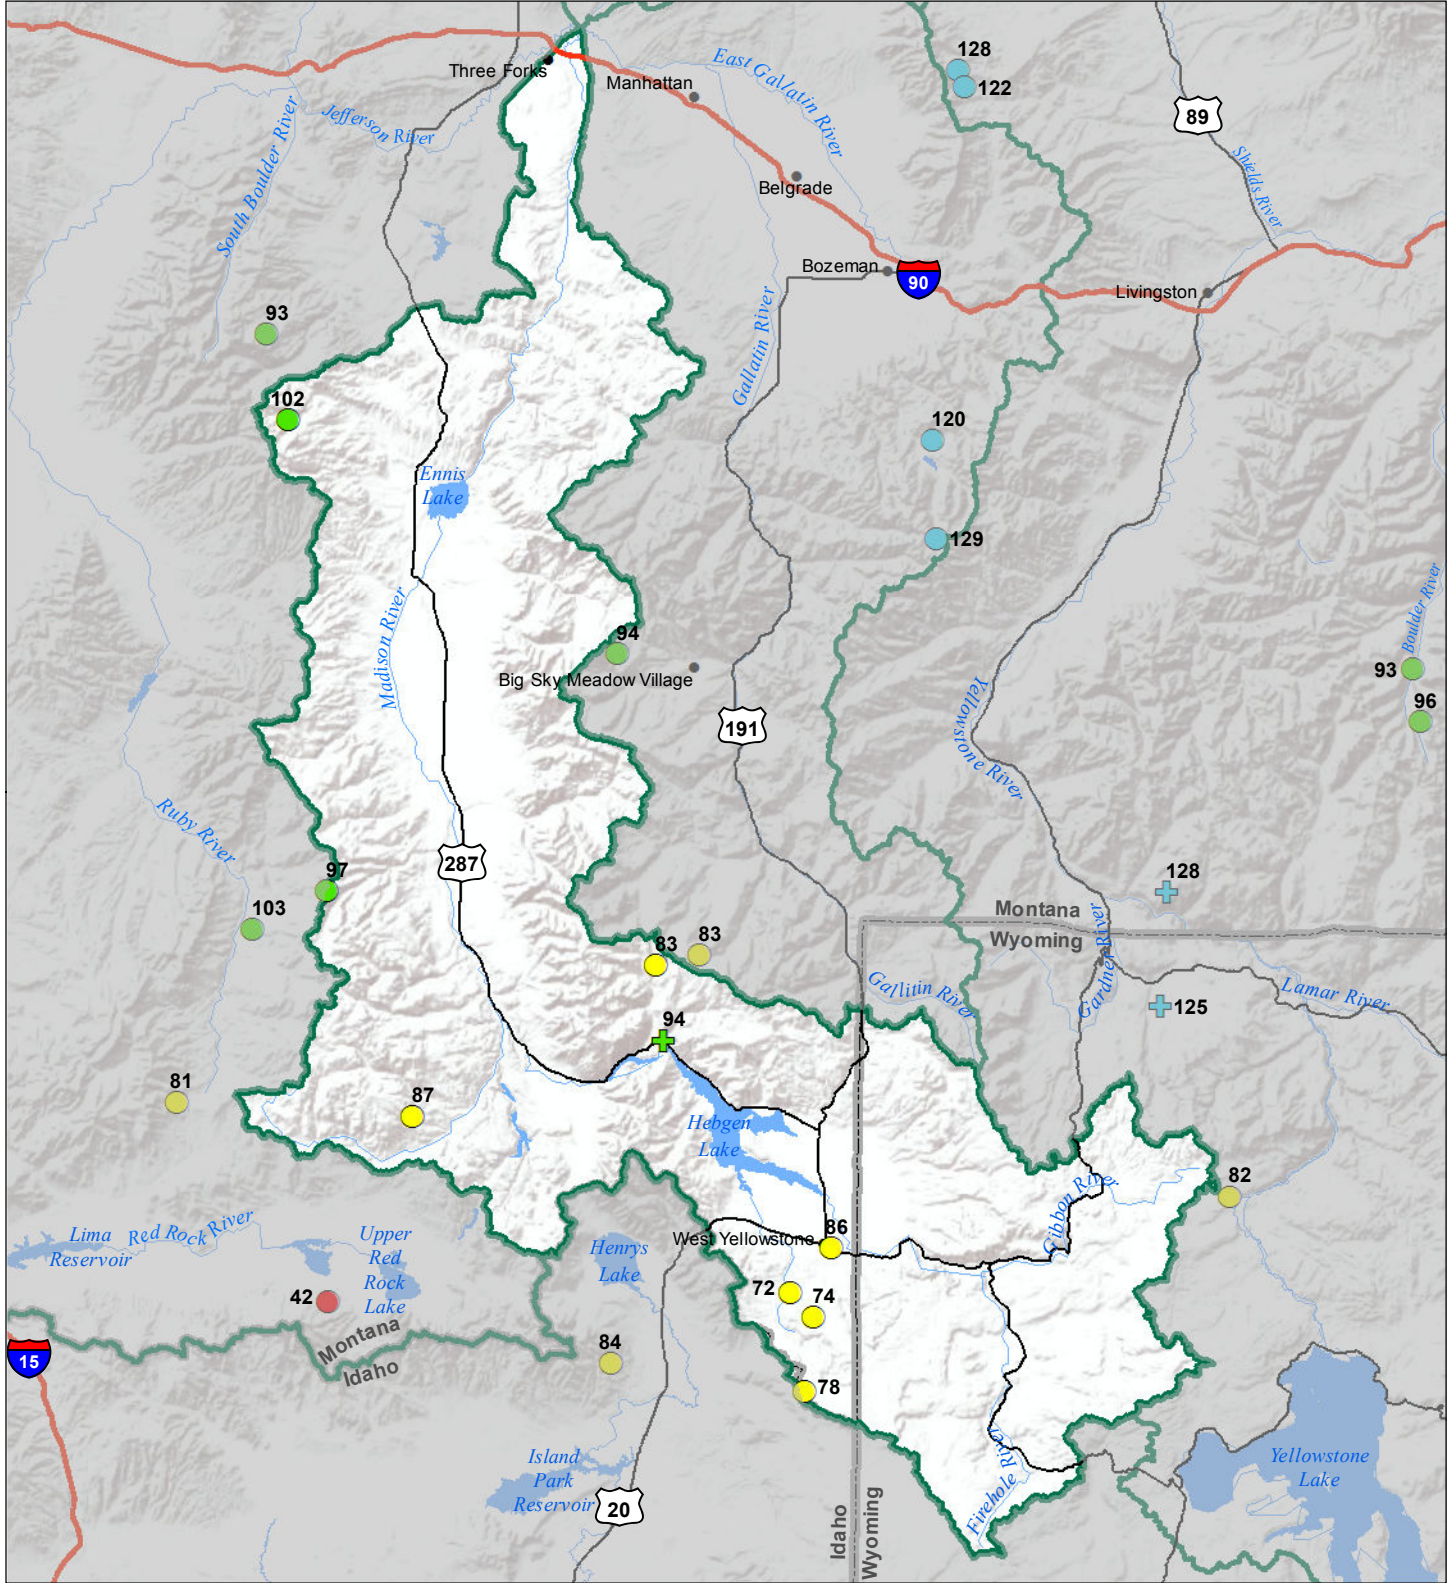

# Madison River Basin Snow Water Equivalent Percentage of Normal February 1, 2019

### Snow Water Equivalent Percent of Normal

**SNOTEL**

- > 150%
- 131 - 150%
- 111 - 130%
- 91 - 110%
- 71 - 90%
- 51 - 70%
- 1 - 50%
- ✱ 0%

**Snowcourse**

- + > 150%
- + 131 - 150%
- + 111 - 130%
- + 91 - 110%
- + 71 - 90%
- + 51 - 70%
- + 1 - 50%
- ✱ 0%