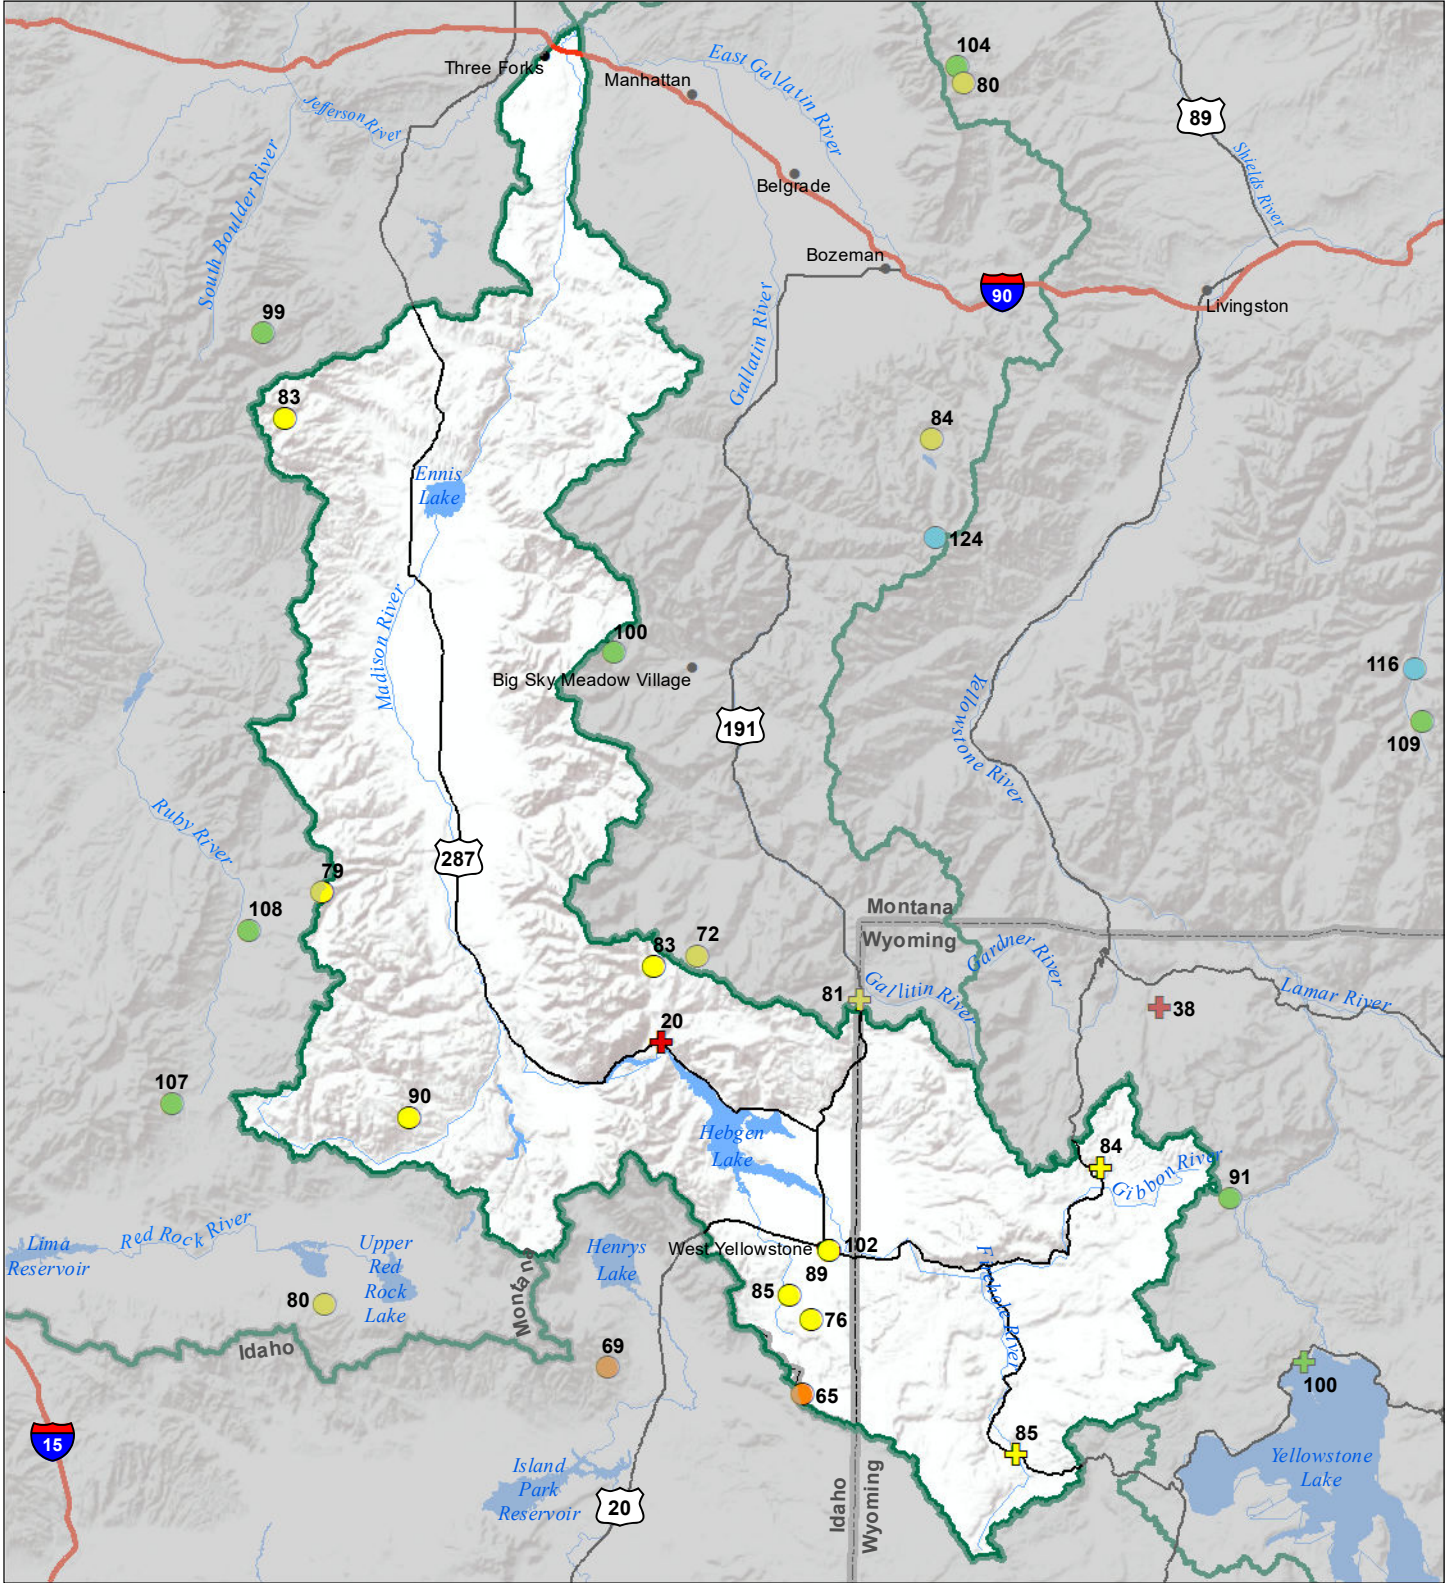

# Madison River Basin Snow Water Equivalent Percentage of Normal January 1, 2020

## Snow Water Equivalent Percent of Normal

### SNOTEL

- > 150%
- 131 - 150%
- 111 - 130%
- 91 - 110%
- 71 - 90%
- 51 - 70%
- 1 - 50%
- \* 0%

### Snowcourse

- + > 150%
- + 131 - 150%
- + 111 - 130%
- + 91 - 110%
- + 71 - 90%
- + 51 - 70%
- + 1 - 50%
- \* 0%