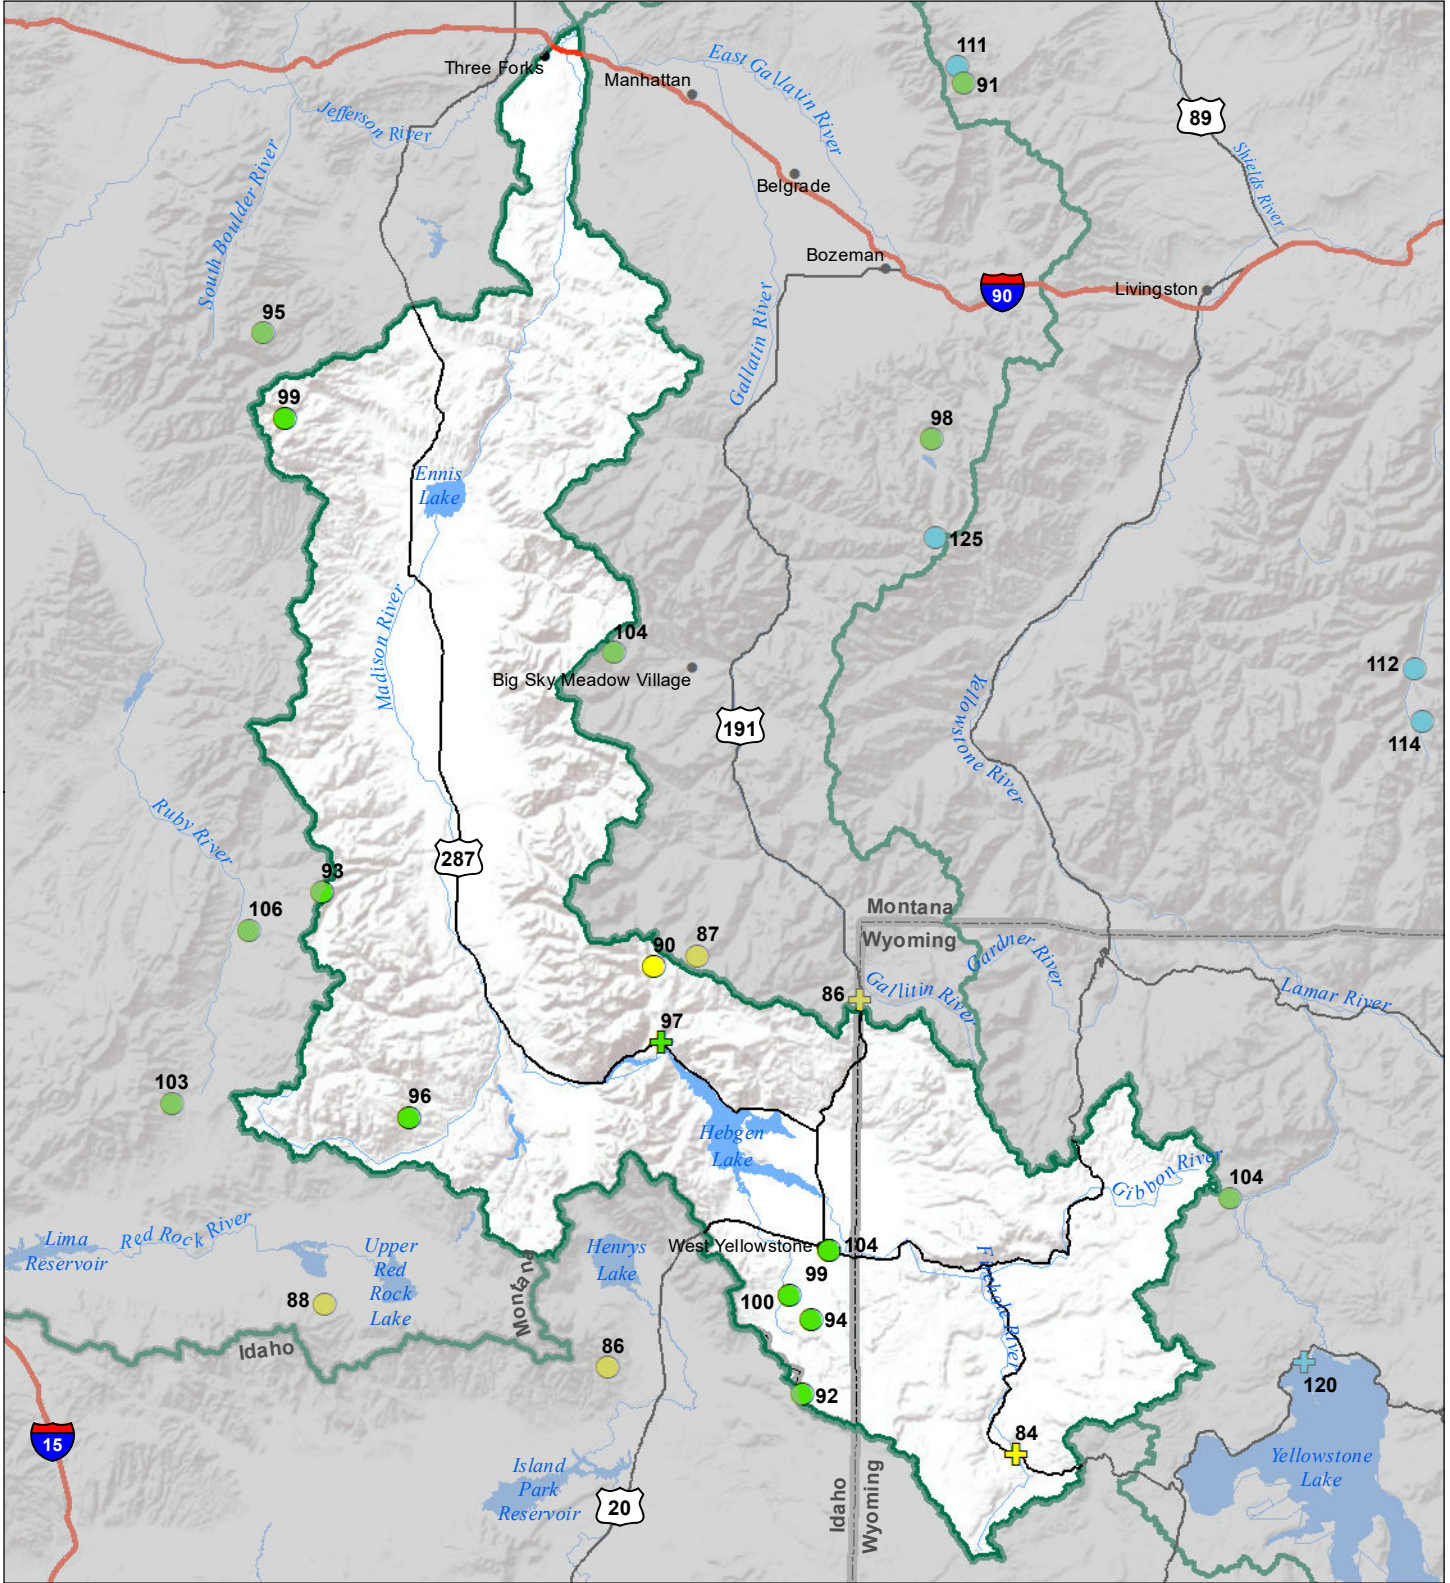

Madison River Basin Snow Water Equivalent Percentage of Normal February 1, 2020

Snow Water Equivalent Percent of Normal

SNOTEL

- > 150%
- 131 - 150%
- 111 - 130%
- 91 - 110%

- 71 - 90%
- 51 - 70%
- 1 - 50%
- *

Snowcourse

- ⊕ > 150%
- ⊕ 131 - 150%
- ⊕ 111 - 130%
- ⊕ 91 - 110%

- ⊕ 71 - 90%
- ⊕ 51 - 70%
- ⊕ 1 - 50%
- ⊕ *