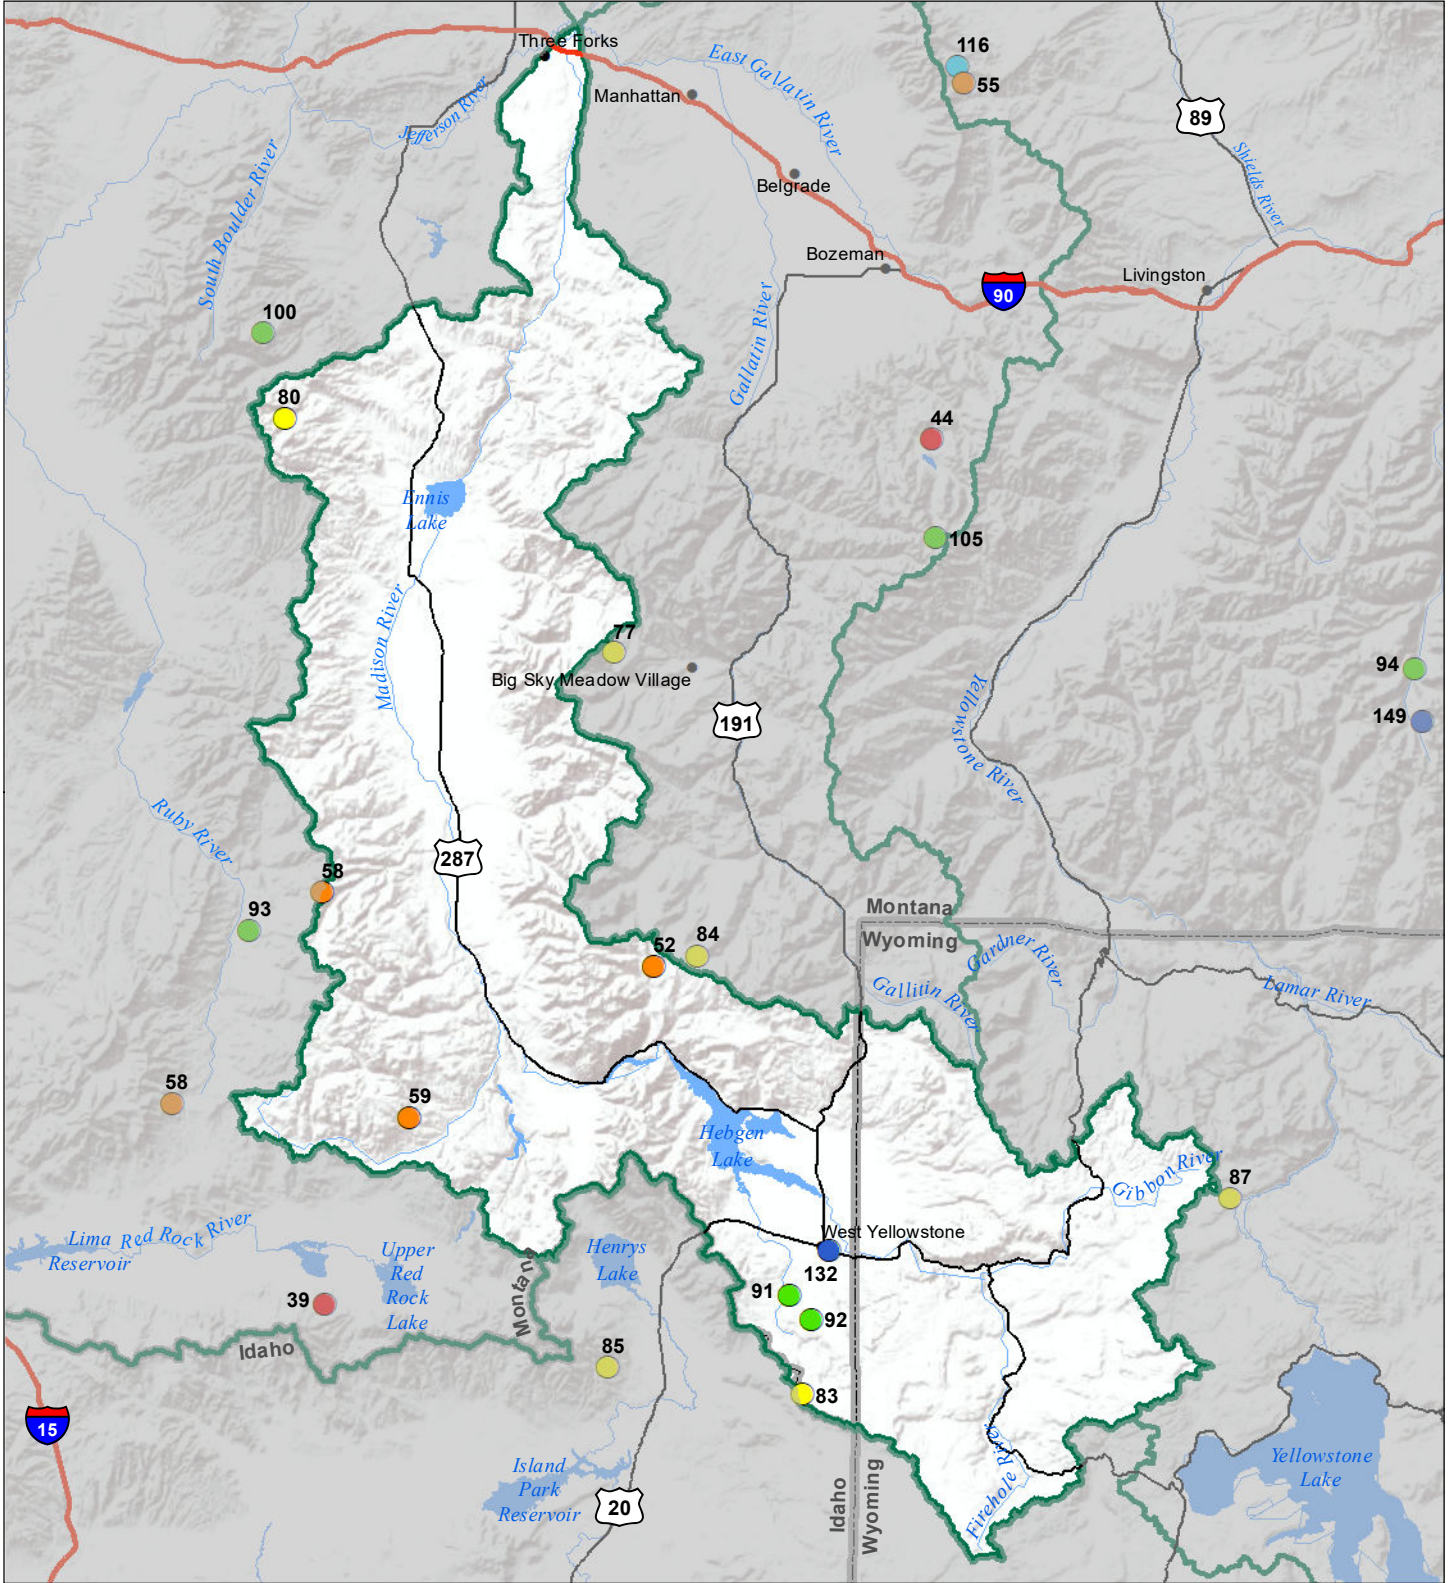

Madison River Basin Snow Water Equivalent Percentage of Normal December 1, 2020

Snow Water Equivalent Percent of Normal

SNOTEL

- > 150%
- 131 - 150%
- 111 - 130%
- 91 - 110%
- 71 - 90%
- 51 - 70%
- 1 - 50%
- *

Snowcourse

- ⊕ > 150%
- ⊕ 131 - 150%
- ⊕ 111 - 130%
- ⊕ 91 - 110%
- ⊕ 71 - 90%
- ⊕ 51 - 70%
- ⊕ 1 - 50%
- ⊕ *