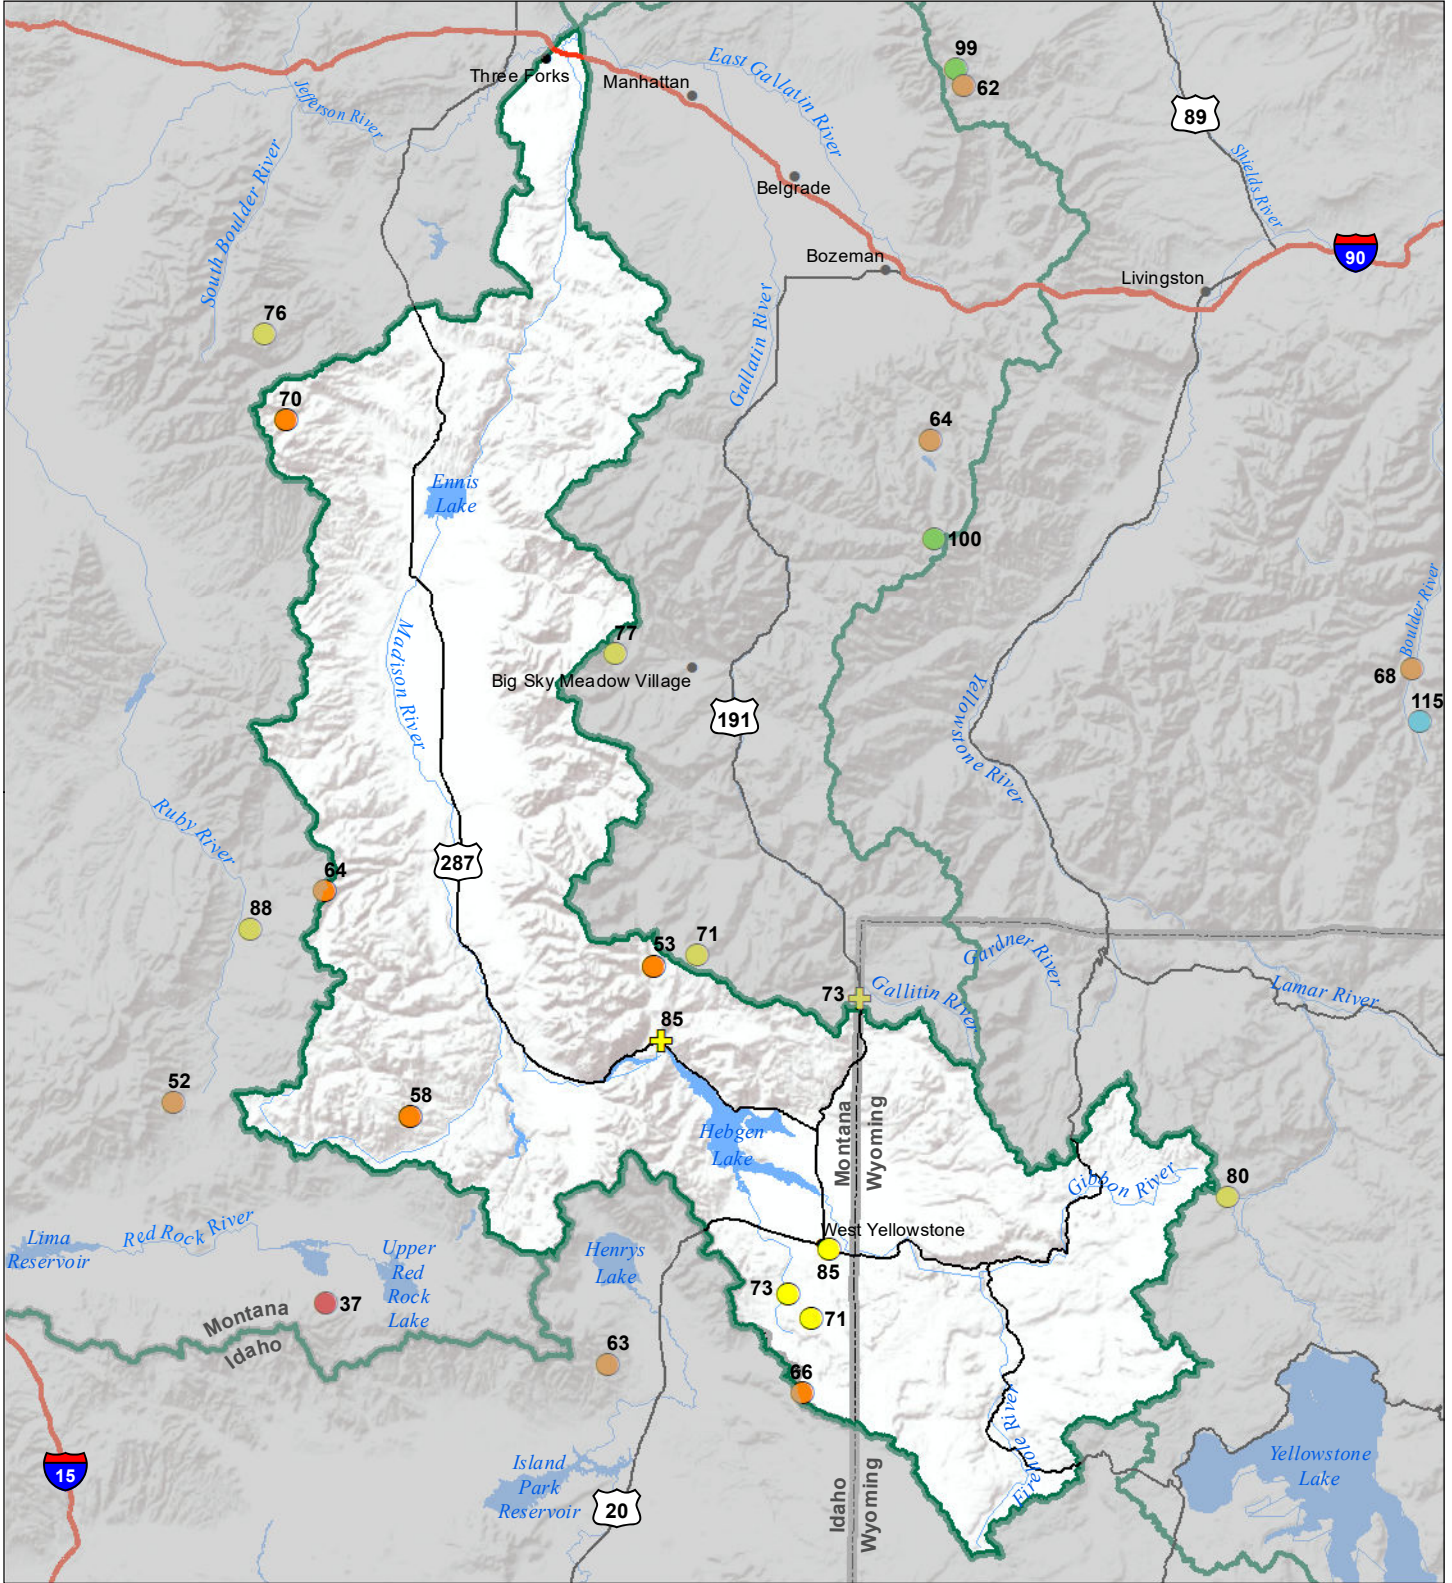

# Madison River Basin Snow Water Equivalent Percentage of Normal January 1, 2021

## Snow Water Equivalent Percent of Normal

### SNOTEL

- > 150%
- 131 - 150%
- 111 - 130%
- 91 - 110%
- 71 - 90%
- 51 - 70%
- 1 - 50%
- \* 0%

### Snowcourse

- + > 150%
- + 131 - 150%
- + 111 - 130%
- + 91 - 110%
- + 71 - 90%
- + 51 - 70%
- + 1 - 50%
- \* 0%