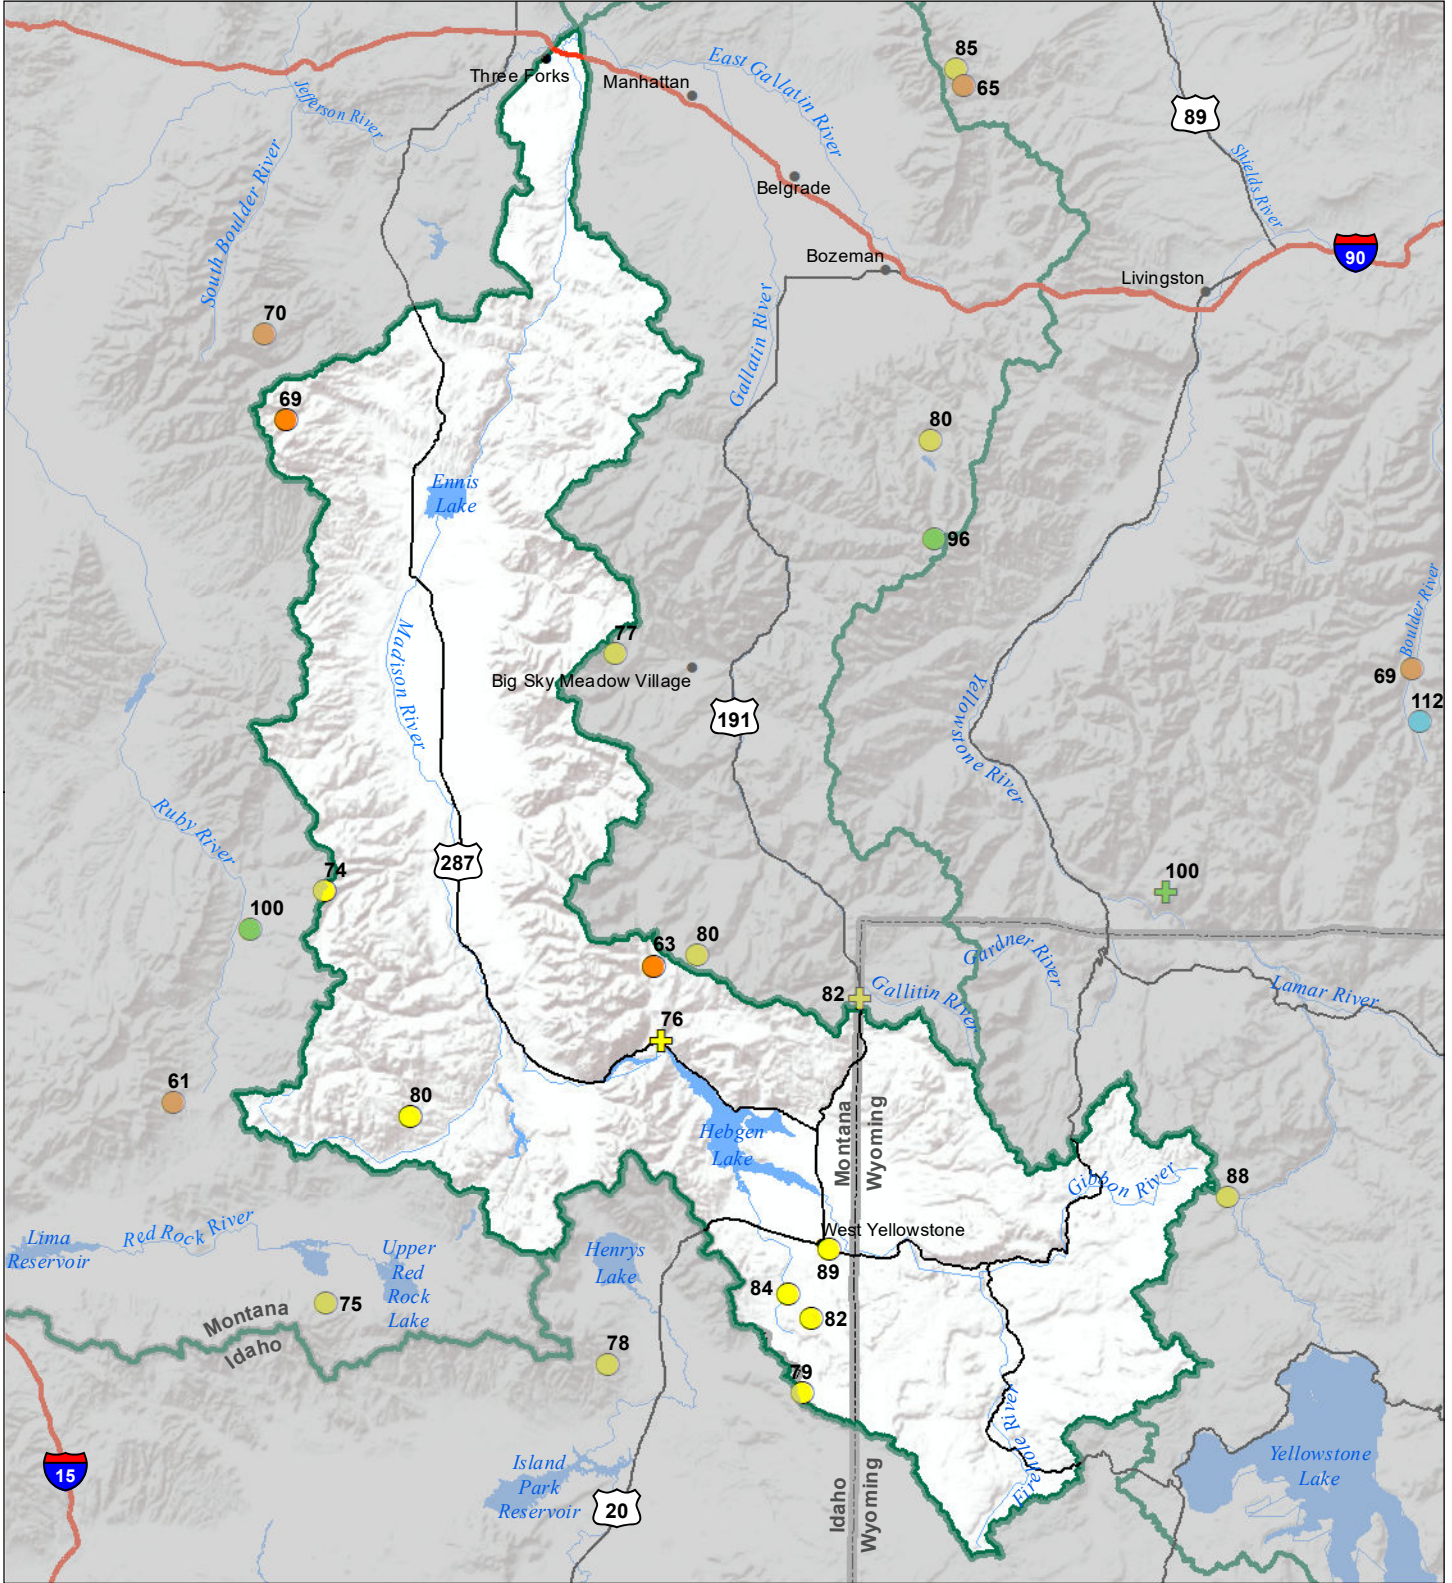

Madison River Basin Snow Water Equivalent Percentage of Normal February 1, 2021

Snow Water Equivalent Percent of Normal

SNOTEL

- > 150%
- 131 - 150%
- 111 - 130%
- 91 - 110%
- 71 - 90%
- 51 - 70%
- 1 - 50%
- * 0%

Snowcourse

- + > 150%
- + 131 - 150%
- + 111 - 130%
- + 91 - 110%
- + 71 - 90%
- + 51 - 70%
- + 1 - 50%
- * 0%