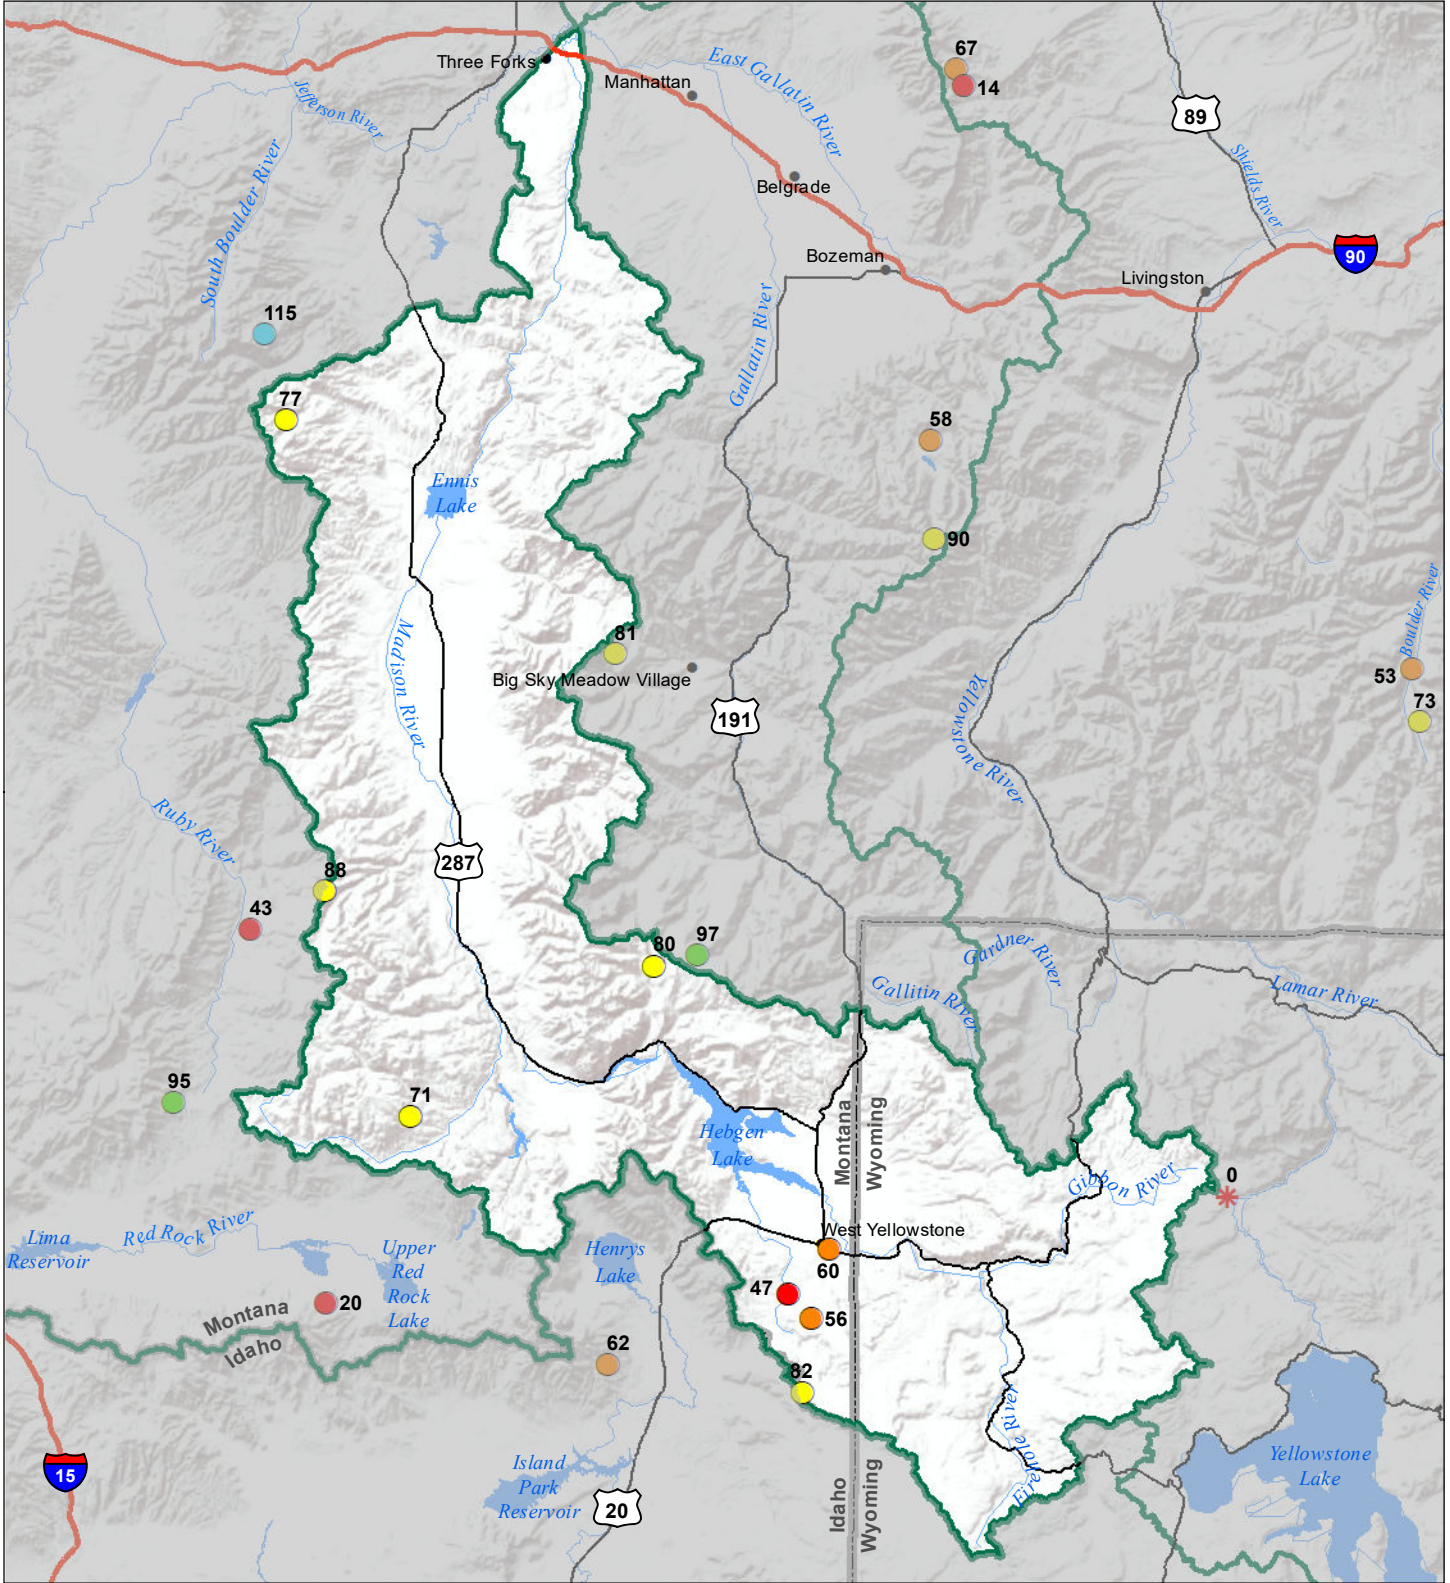

Madison River Basin Snow Water Equivalent Percentage of Normal December 1, 2021

Snow Water Equivalent Percent of Normal

SNOTEL

- > 150%
- 131 - 150%
- 111 - 130%
- 91 - 110%
- 71 - 90%
- 51 - 70%
- 1 - 50%
- * 0%

Snowcourse

- ⊕ > 150%
- ⊕ 131 - 150%
- ⊕ 111 - 130%
- ⊕ 91 - 110%
- ⊕ 71 - 90%
- ⊕ 51 - 70%
- ⊕ 1 - 50%
- * 0%