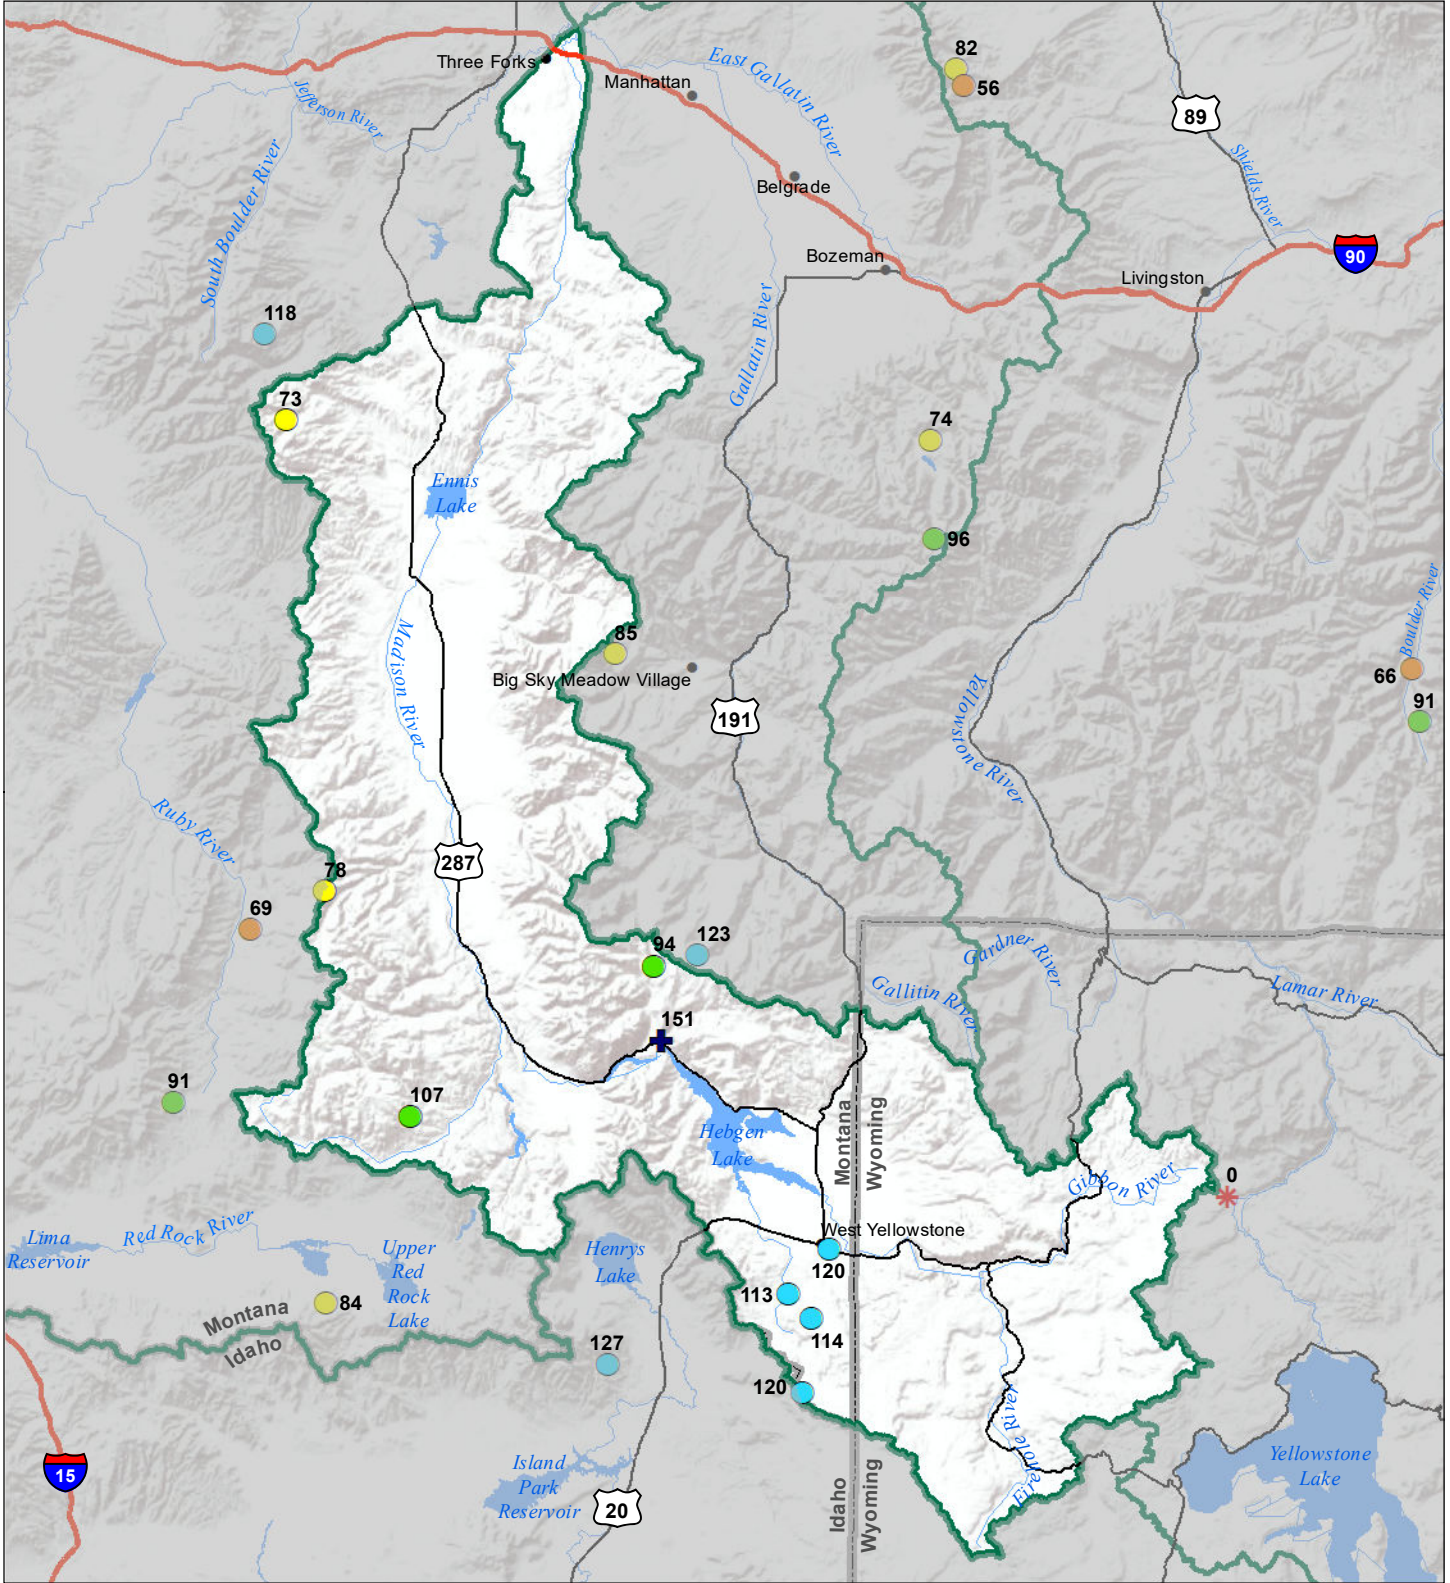

# Madison River Basin Snow Water Equivalent Percentage of Normal January 1, 2022

## Snow Water Equivalent Percent of Normal

### SNOTEL

- > 150%
- 131 - 150%
- 111 - 130%
- 91 - 110%
- 71 - 90%
- 51 - 70%
- 1 - 50%
- ✱ 0%

### Snowcourse

- + > 150%
- + 131 - 150%
- + 111 - 130%
- + 91 - 110%
- + 71 - 90%
- + 51 - 70%
- + 1 - 50%
- ✱ 0%