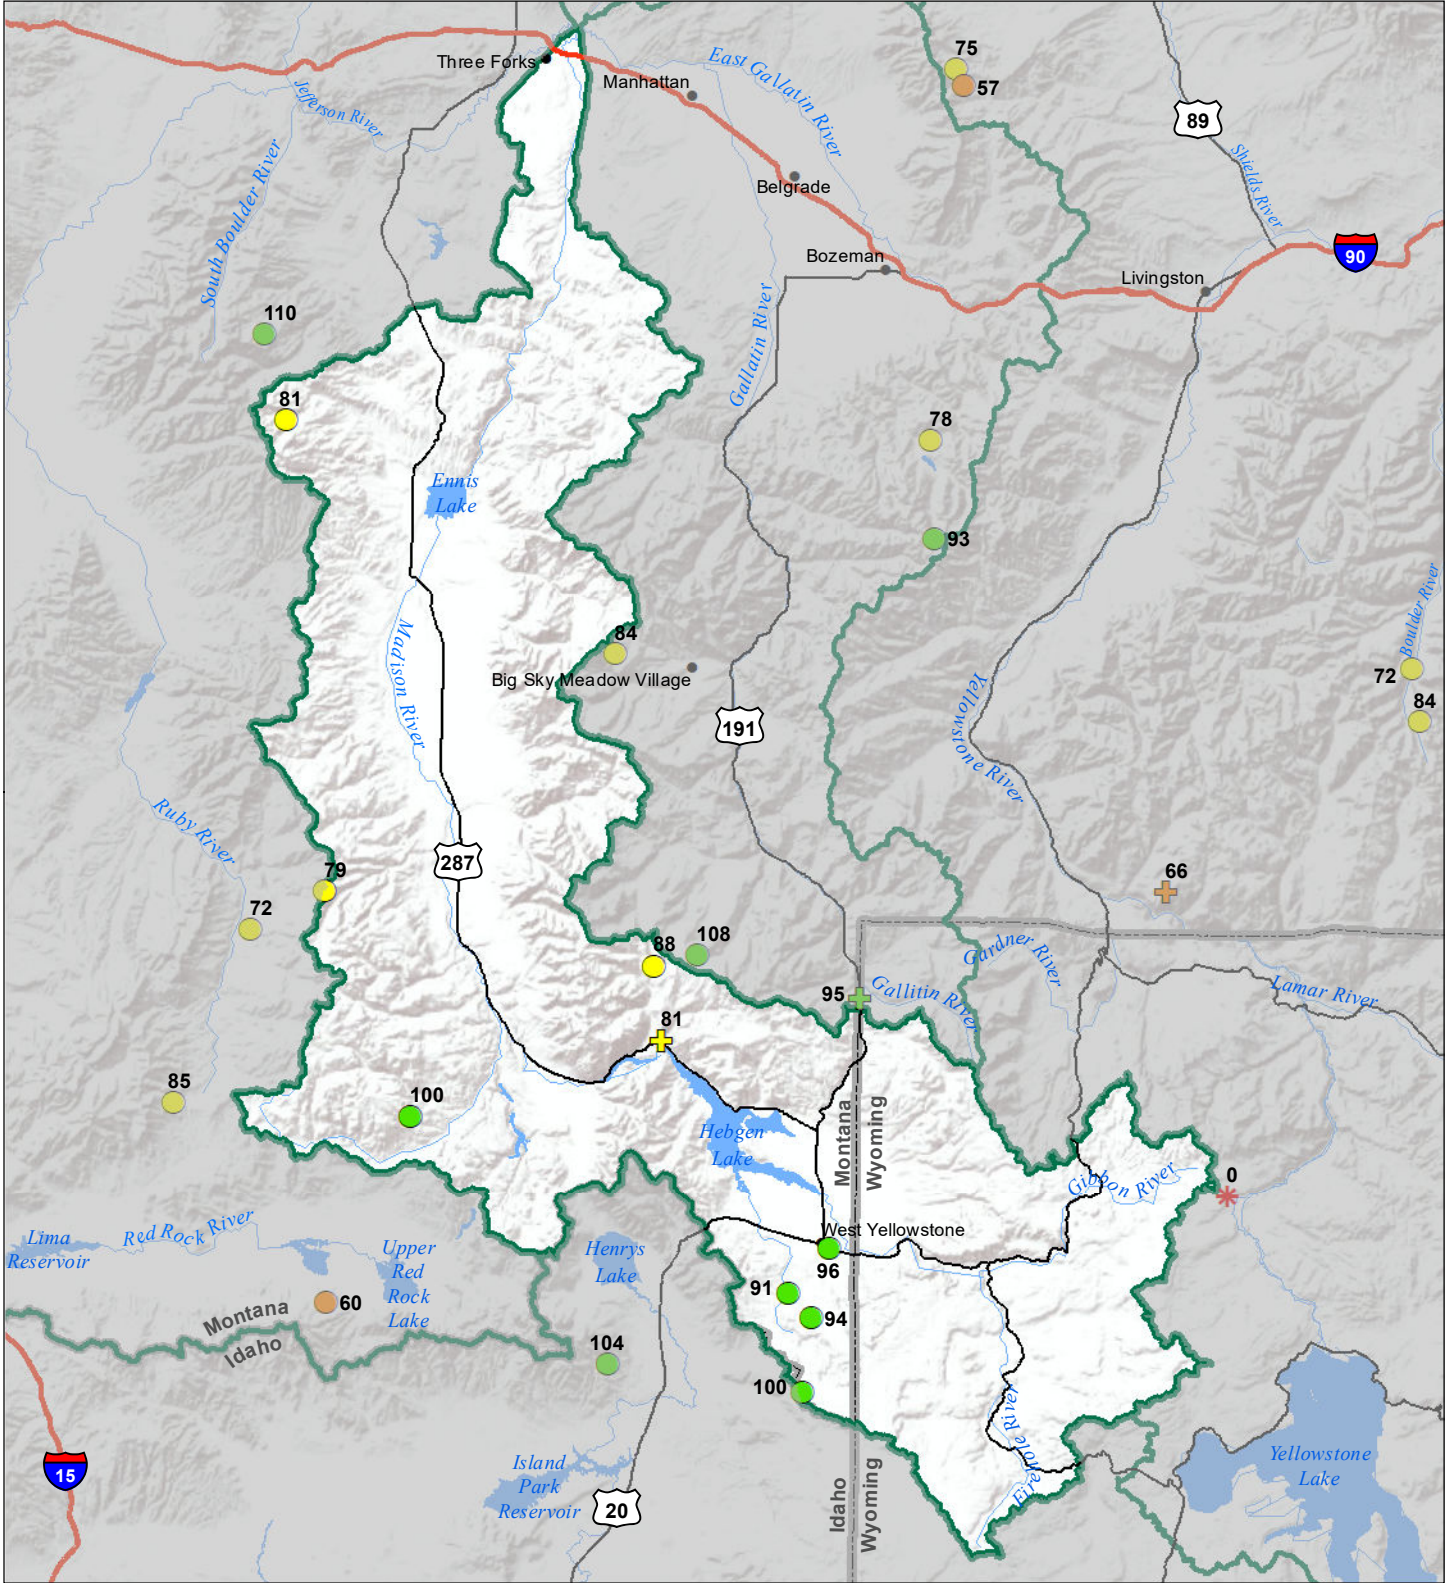

Madison River Basin Snow Water Equivalent Percentage of Normal February 1, 2022

Snow Water Equivalent Percent of Normal

SNOTEL

- > 150%
- 131 - 150%
- 111 - 130%
- 91 - 110%
- 71 - 90%
- 51 - 70%
- 1 - 50%
- ✱ 0%

Snowcourse

- + > 150%
- + 131 - 150%
- + 111 - 130%
- + 91 - 110%
- + 71 - 90%
- + 51 - 70%
- + 1 - 50%
- ✱ 0%