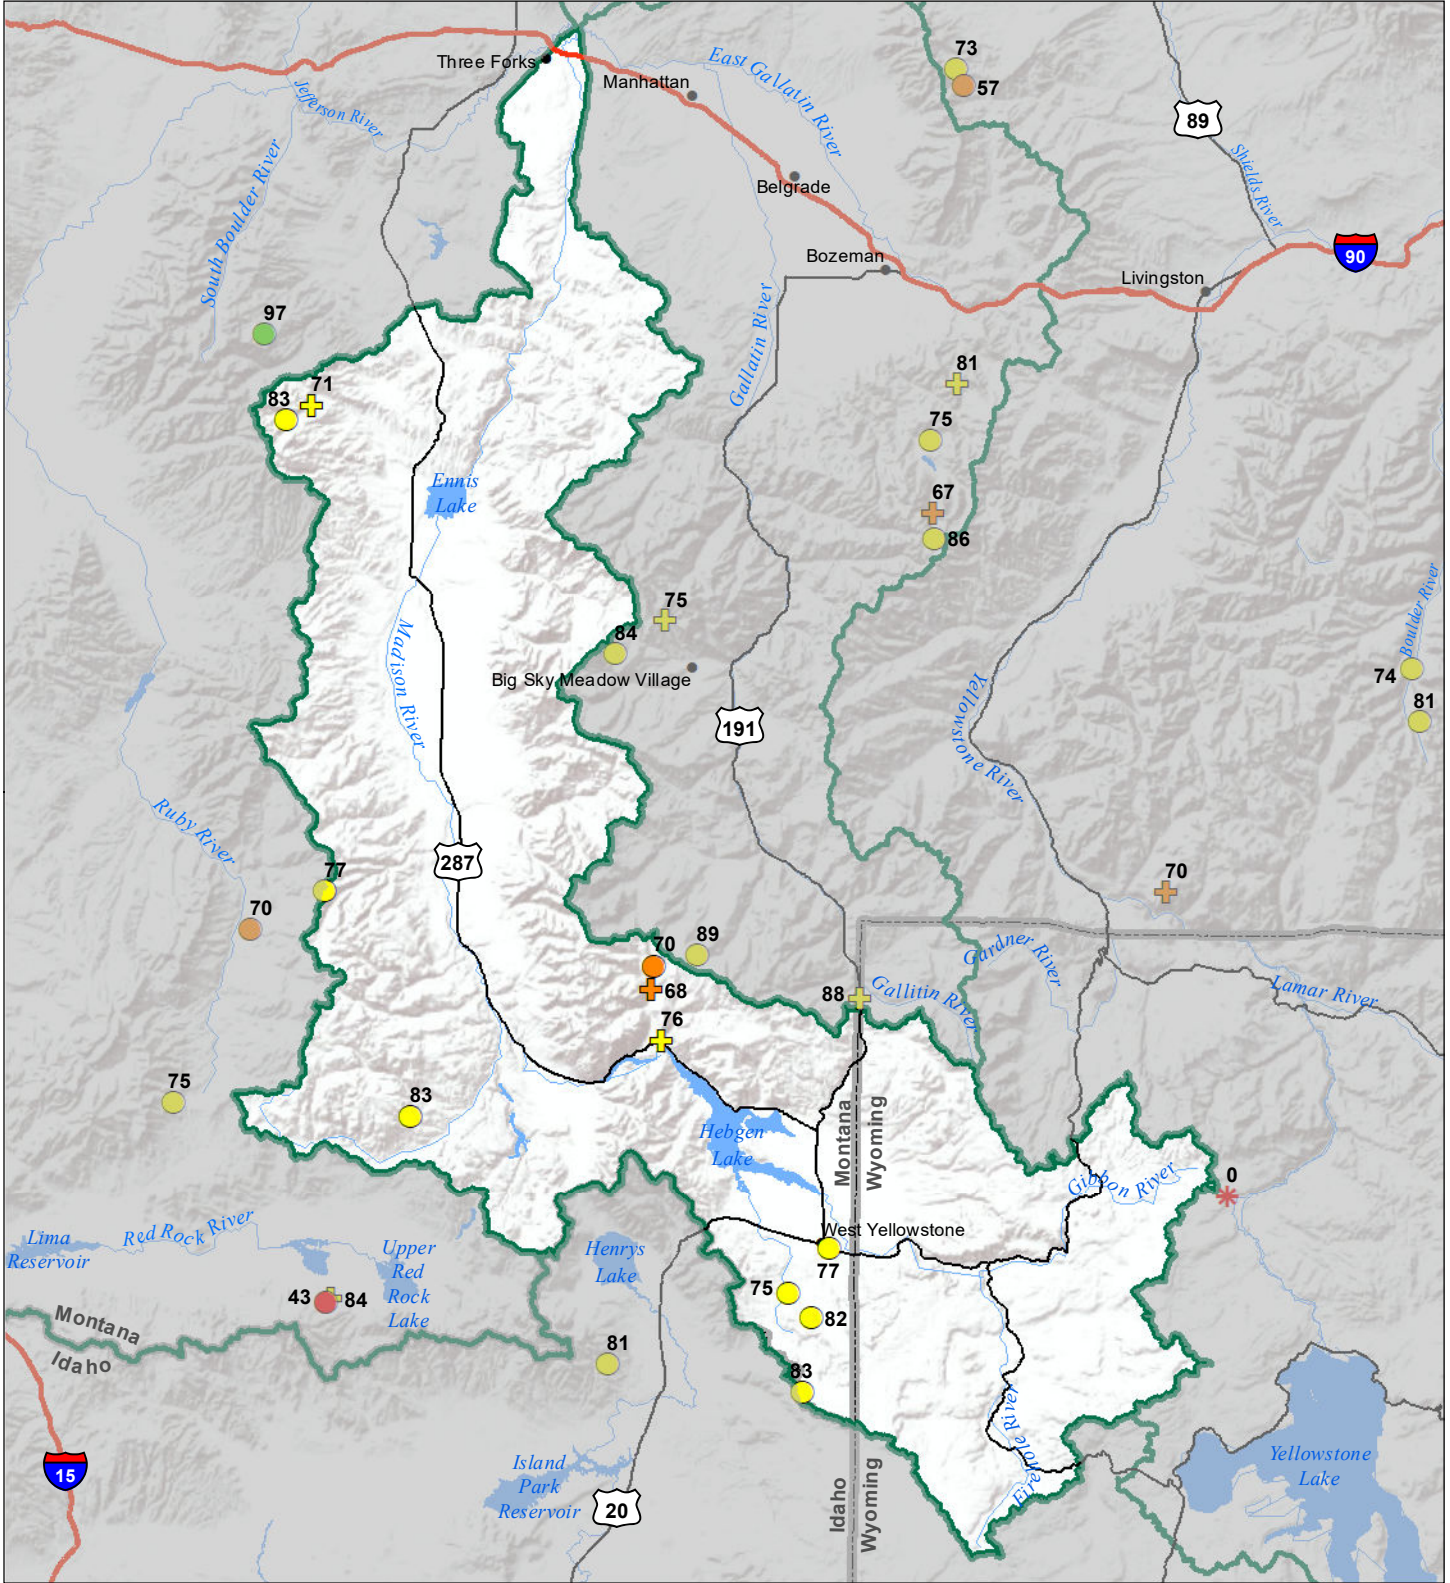

Madison River Basin Snow Water Equivalent Percentage of Normal March 1, 2022

Snow Water Equivalent Percent of Normal

SNOTEL

- > 150%
- 131 - 150%
- 111 - 130%
- 91 - 110%
- 71 - 90%
- 51 - 70%
- 1 - 50%
- ✱ 0%

Snowcourse

- + > 150%
- + 131 - 150%
- + 111 - 130%
- + 91 - 110%
- + 71 - 90%
- + 51 - 70%
- + 1 - 50%
- ✱ 0%