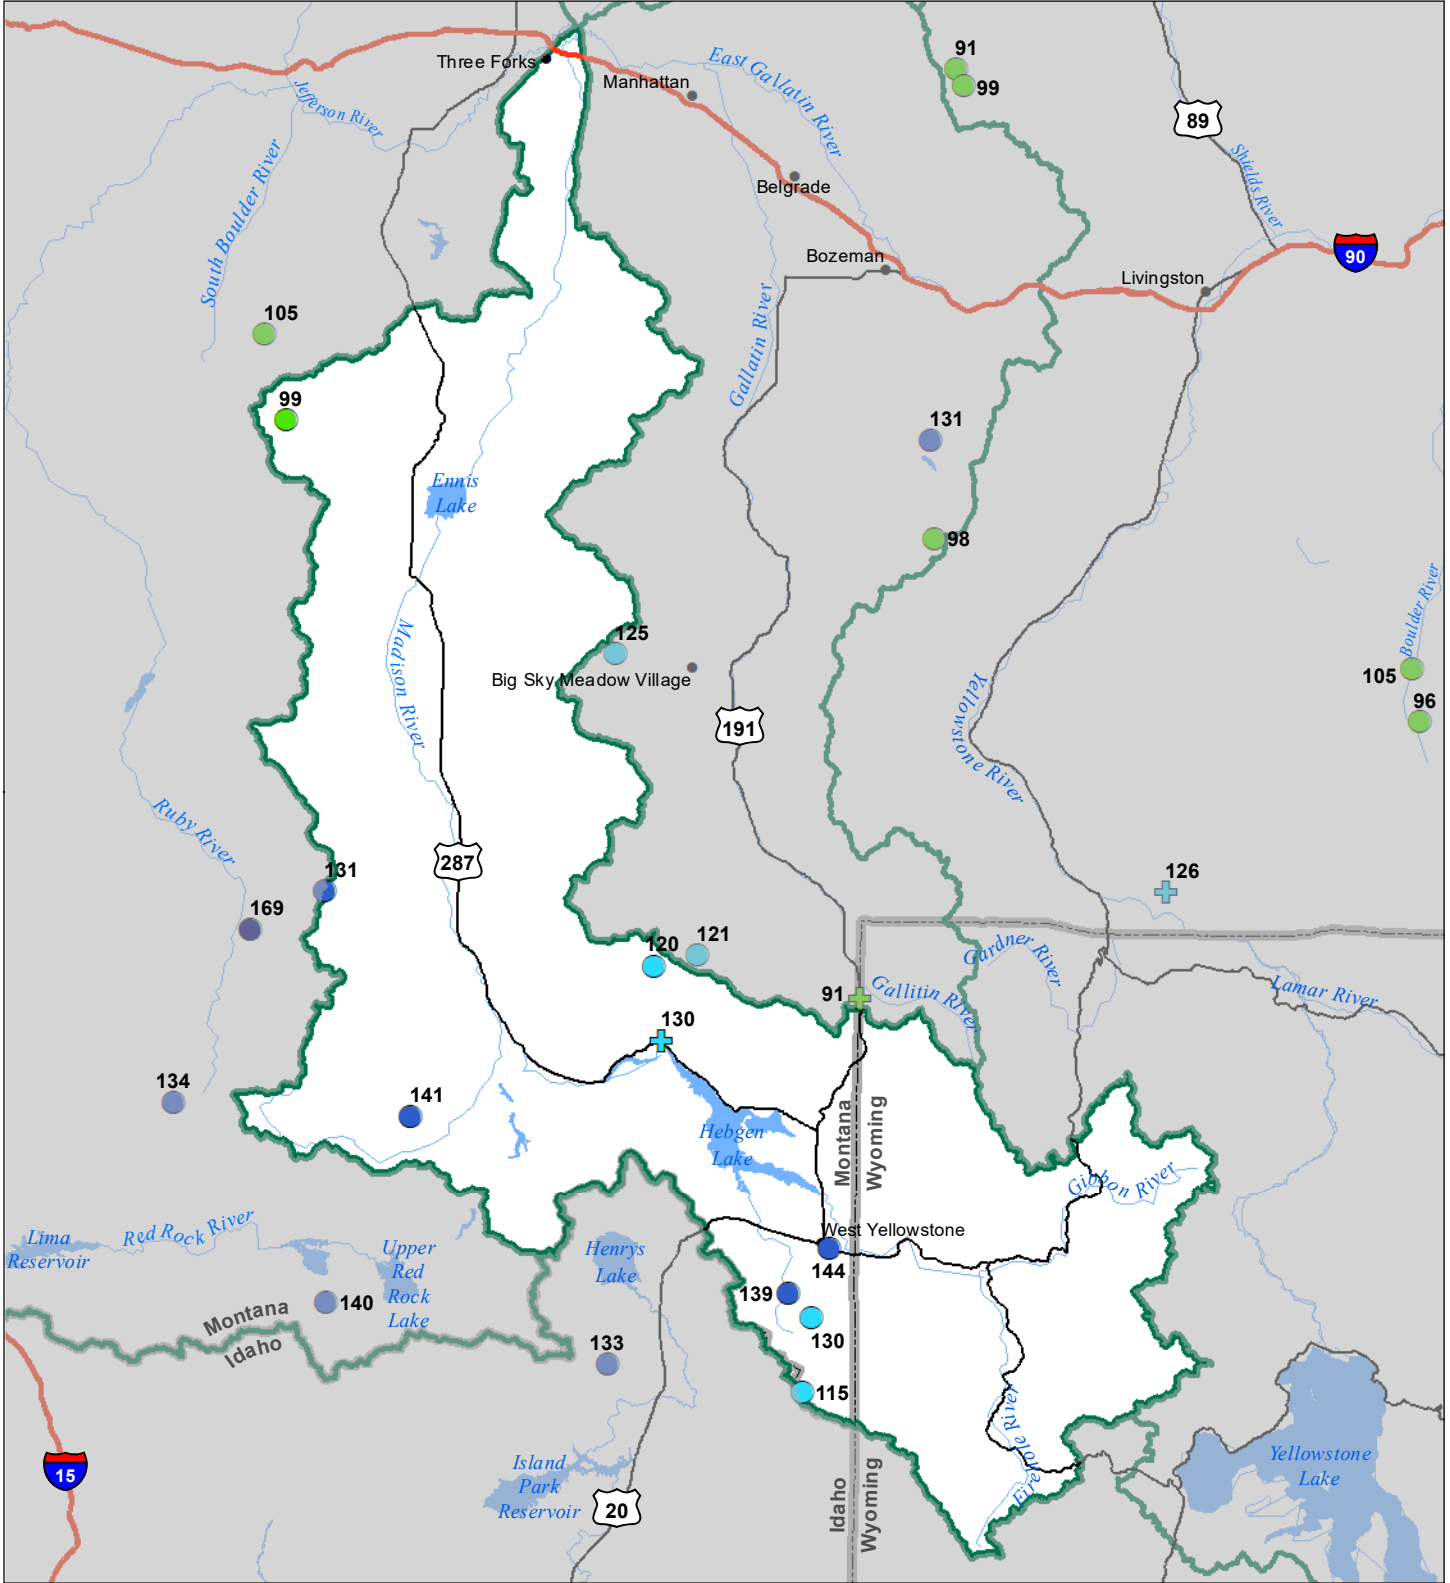

Madison River Basin Snow Water Equivalent Percentage of Normal February 1, 2023

Snow Water Equivalent Percent of Normal

SNOTEL

- > 150%
- 131 - 150%
- 111 - 130%
- 91 - 110%

- 71 - 90%
- 51 - 70%
- 1 - 50%
- * 0%

Snowcourse

- ⊕ > 150%
- ⊕ 131 - 150%
- ⊕ 111 - 130%
- ⊕ 91 - 110%

- ⊕ 71 - 90%
- ⊕ 51 - 70%
- ⊕ 1 - 50%
- * 0%