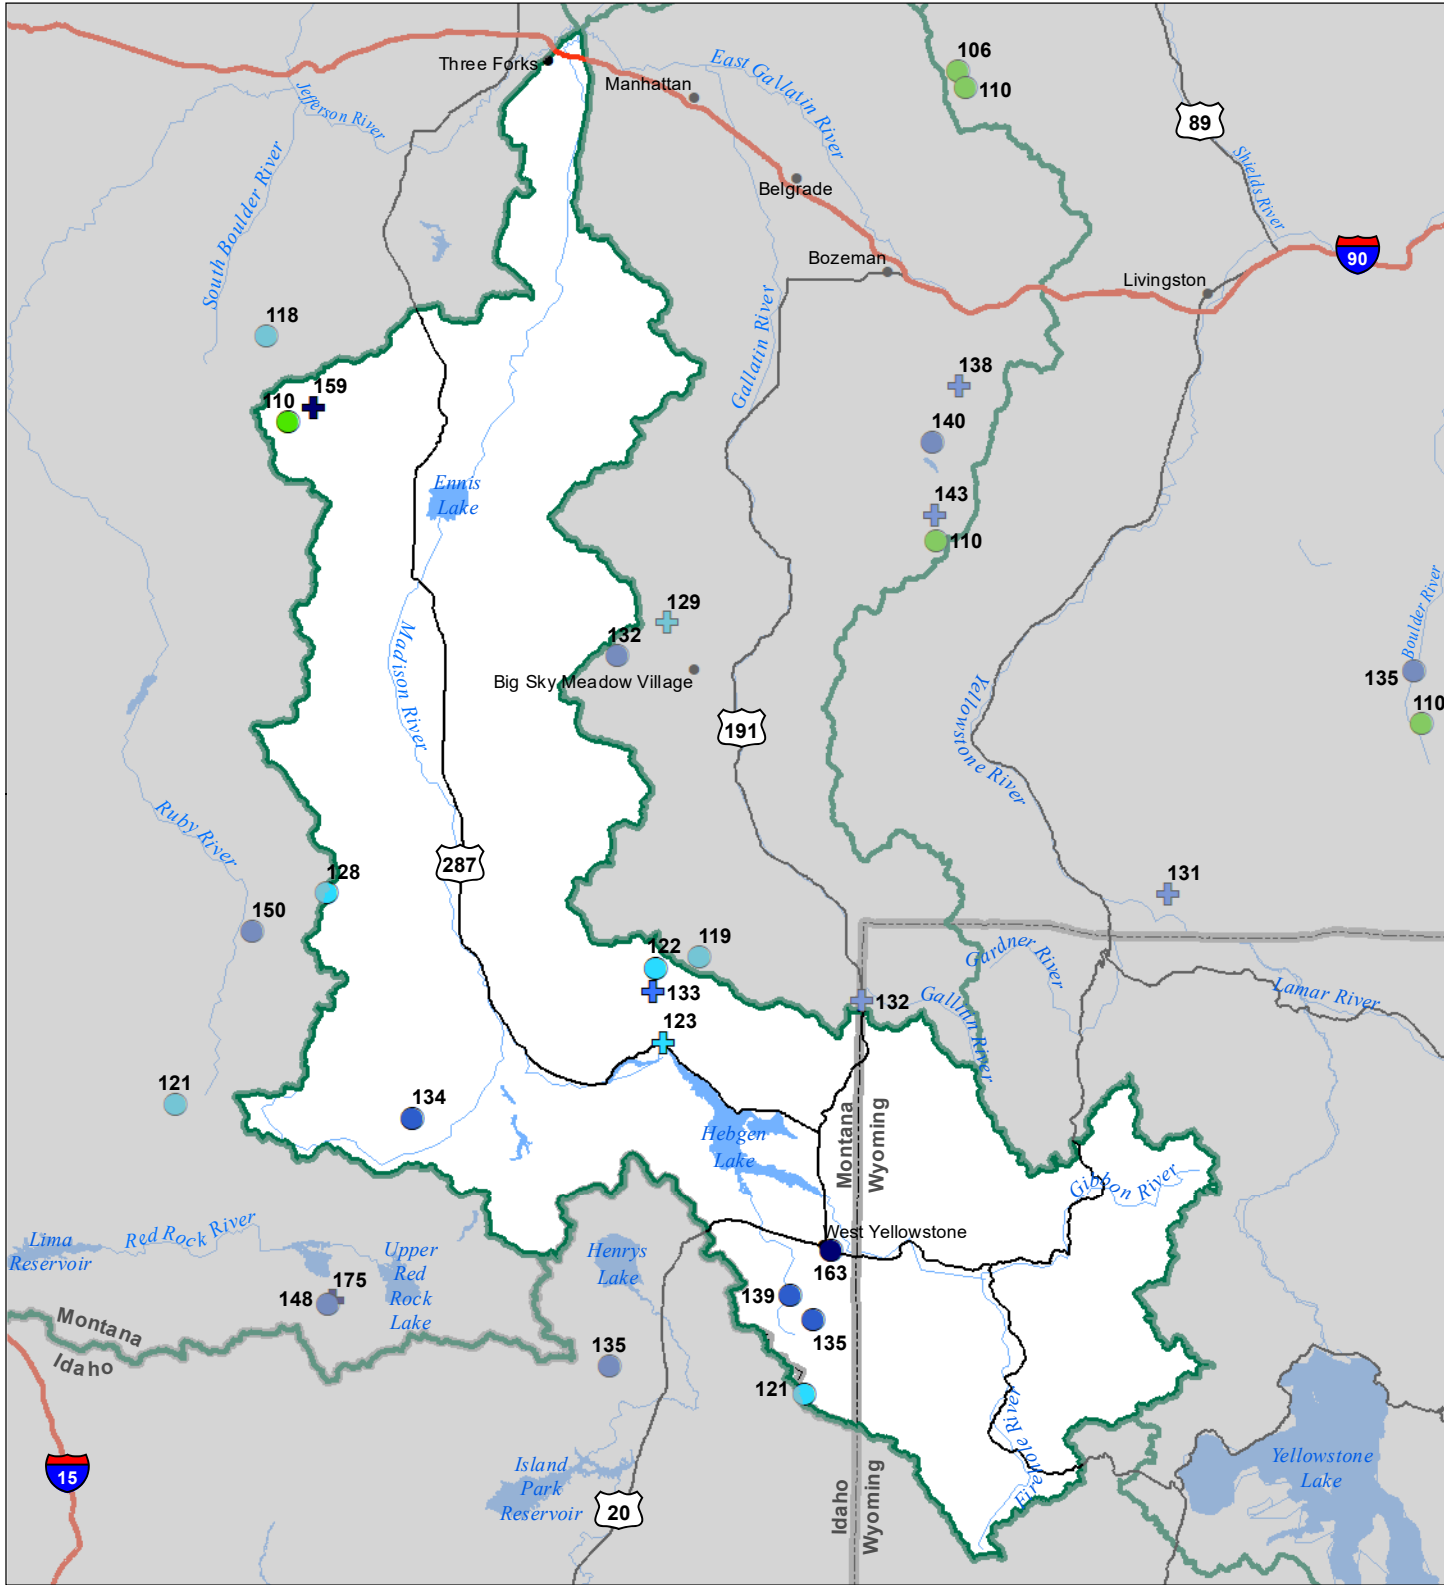

# Madison River Basin Snow Water Equivalent Percentage of Normal April 1, 2023

### Snow Water Equivalent Percent of Normal

**SNOTEL**

- > 150%
- 131 - 150%
- 111 - 130%
- 91 - 110%
- 71 - 90%
- 51 - 70%
- 1 - 50%
- \* 0%

**Snowcourse**

- ✚ > 150%
- ✚ 131 - 150%
- ✚ 111 - 130%
- ✚ 91 - 110%
- ✚ 71 - 90%
- ✚ 51 - 70%
- ✚ 1 - 50%
- \* 0%