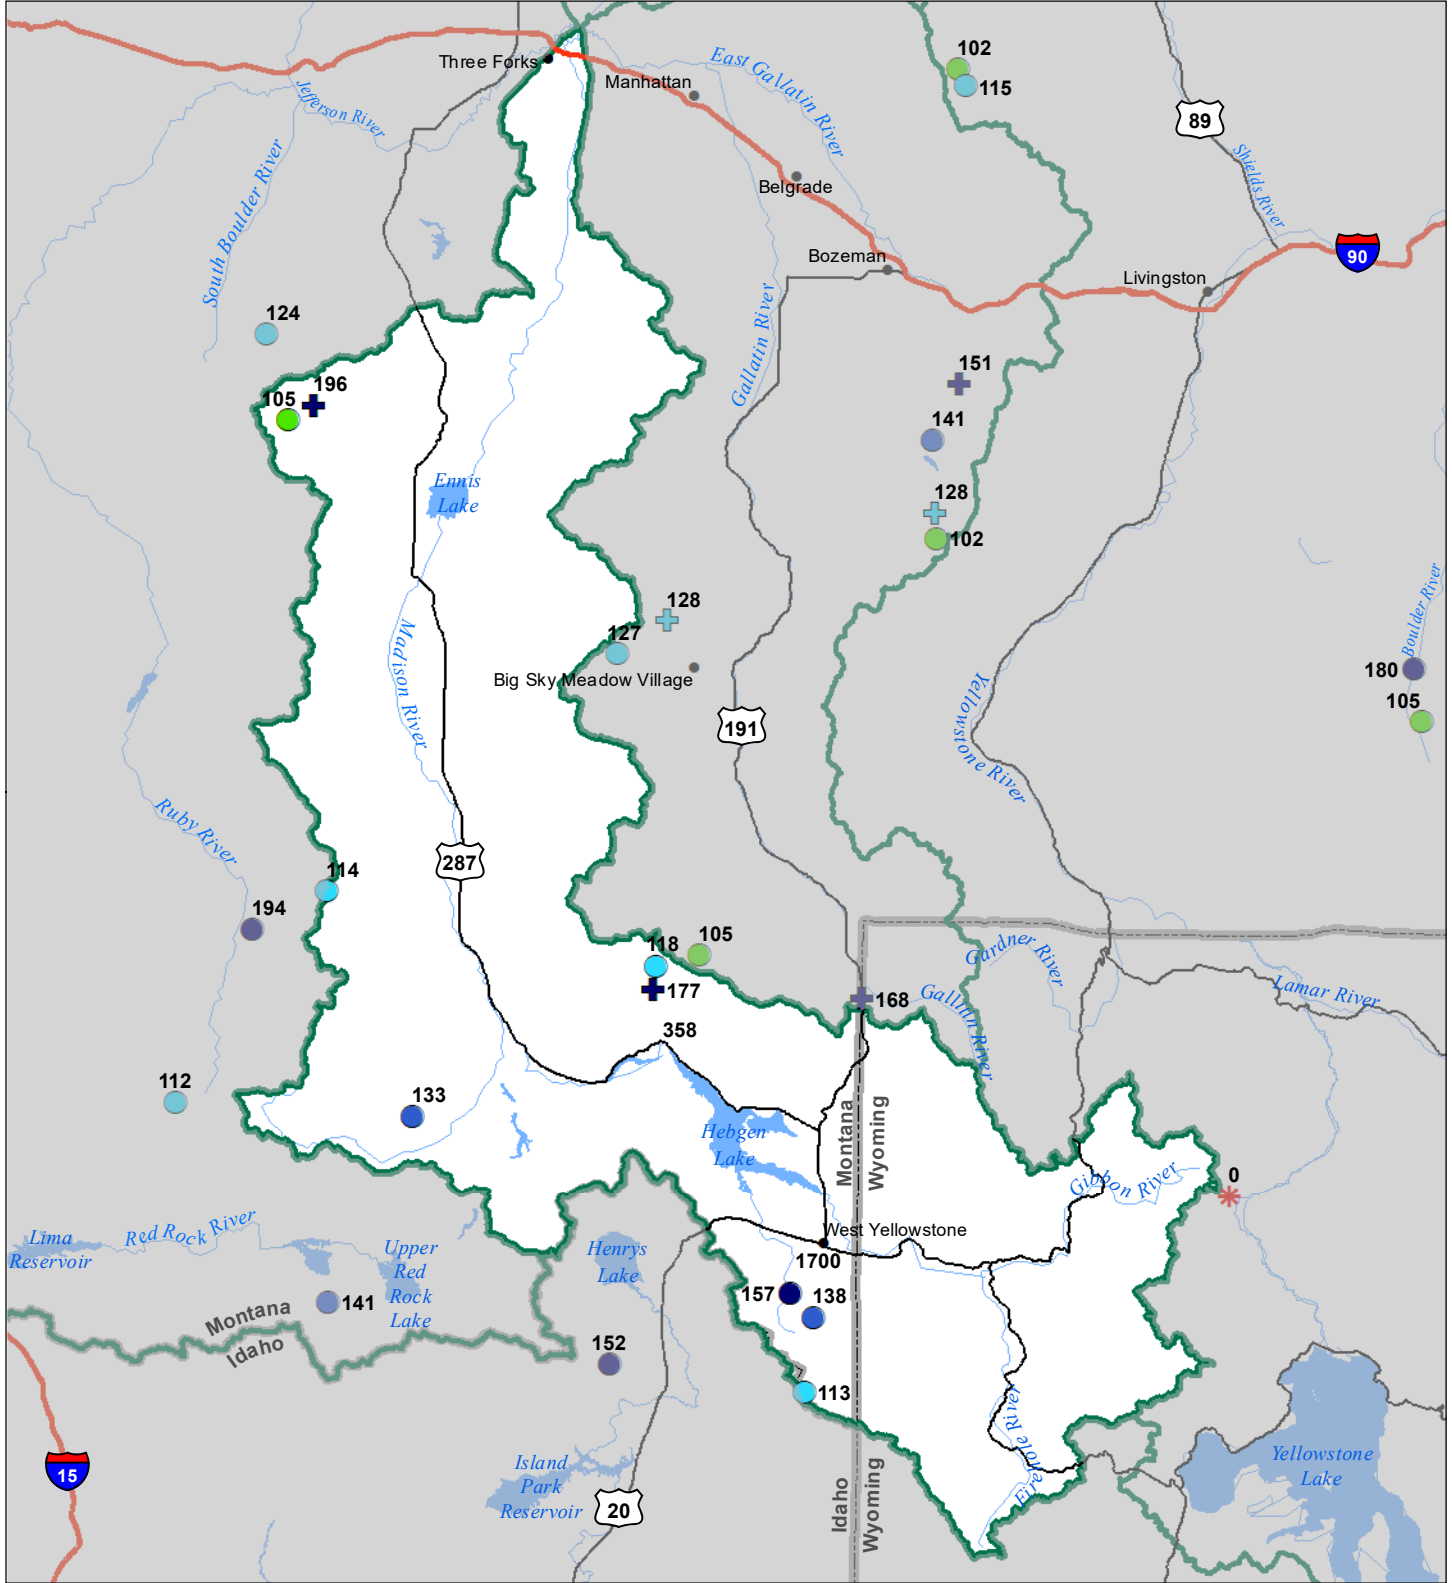

Madison River Basin Snow Water Equivalent Percentage of Normal May 1, 2023

Snow Water Equivalent Percent of Normal

SNOTEL

- > 150%
- 131 - 150%
- 111 - 130%
- 91 - 110%
- 71 - 90%
- 51 - 70%
- 1 - 50%
- * 0%

Snowcourse

- ⊕ > 150%
- ⊕ 131 - 150%
- ⊕ 111 - 130%
- ⊕ 91 - 110%
- ⊕ 71 - 90%
- ⊕ 51 - 70%
- ⊕ 1 - 50%
- * 0%