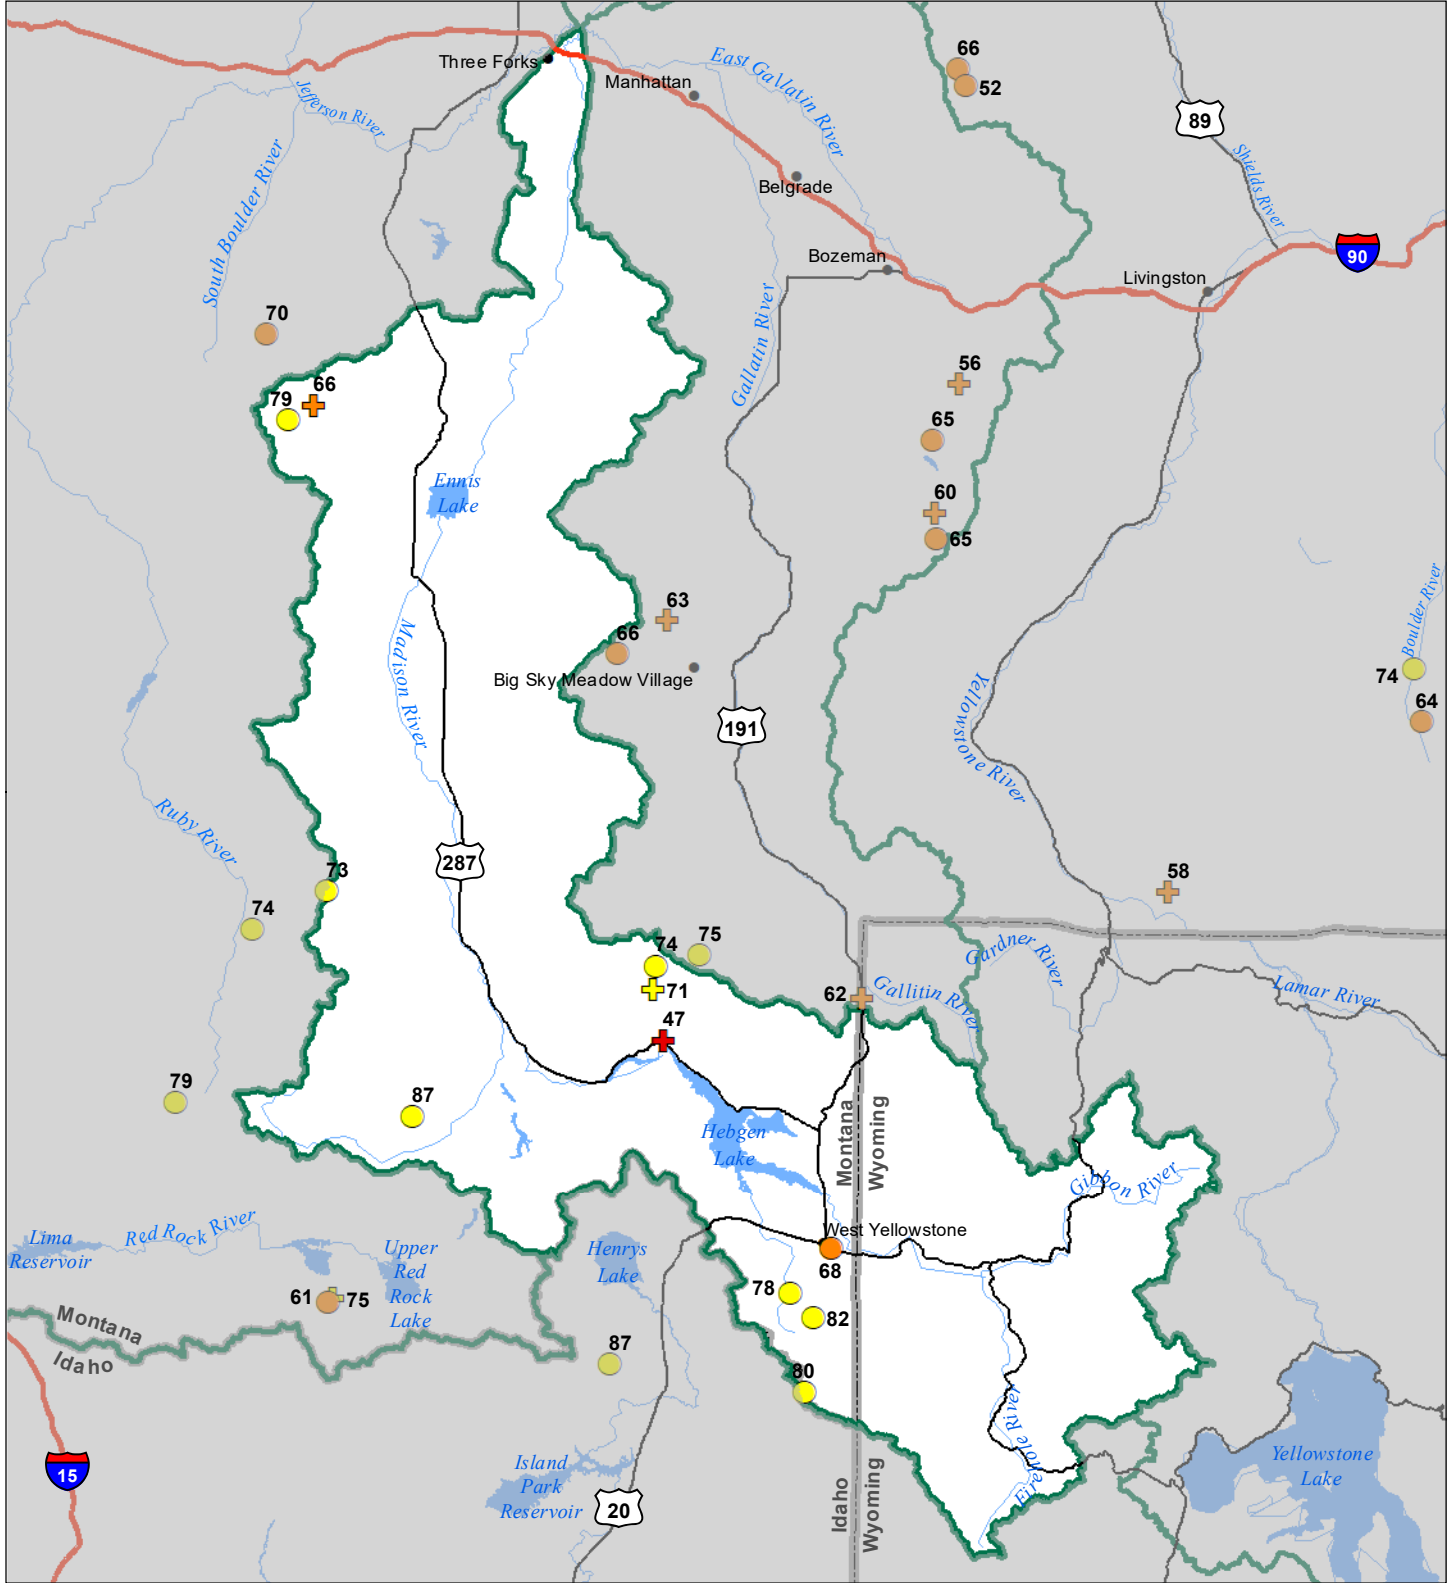

Madison River Basin Snow Water Equivalent Percentage of Normal March 1, 2024

Snow Water Equivalent Percent of Normal

SNOTEL

- > 150%
- 131 - 150%
- 111 - 130%
- 91 - 110%
- 71 - 90%
- 51 - 70%
- 1 - 50%
- * 0%

Snowcourse

- + > 150%
- + 131 - 150%
- + 111 - 130%
- + 91 - 110%
- + 71 - 90%
- + 51 - 70%
- + 1 - 50%
- * 0%