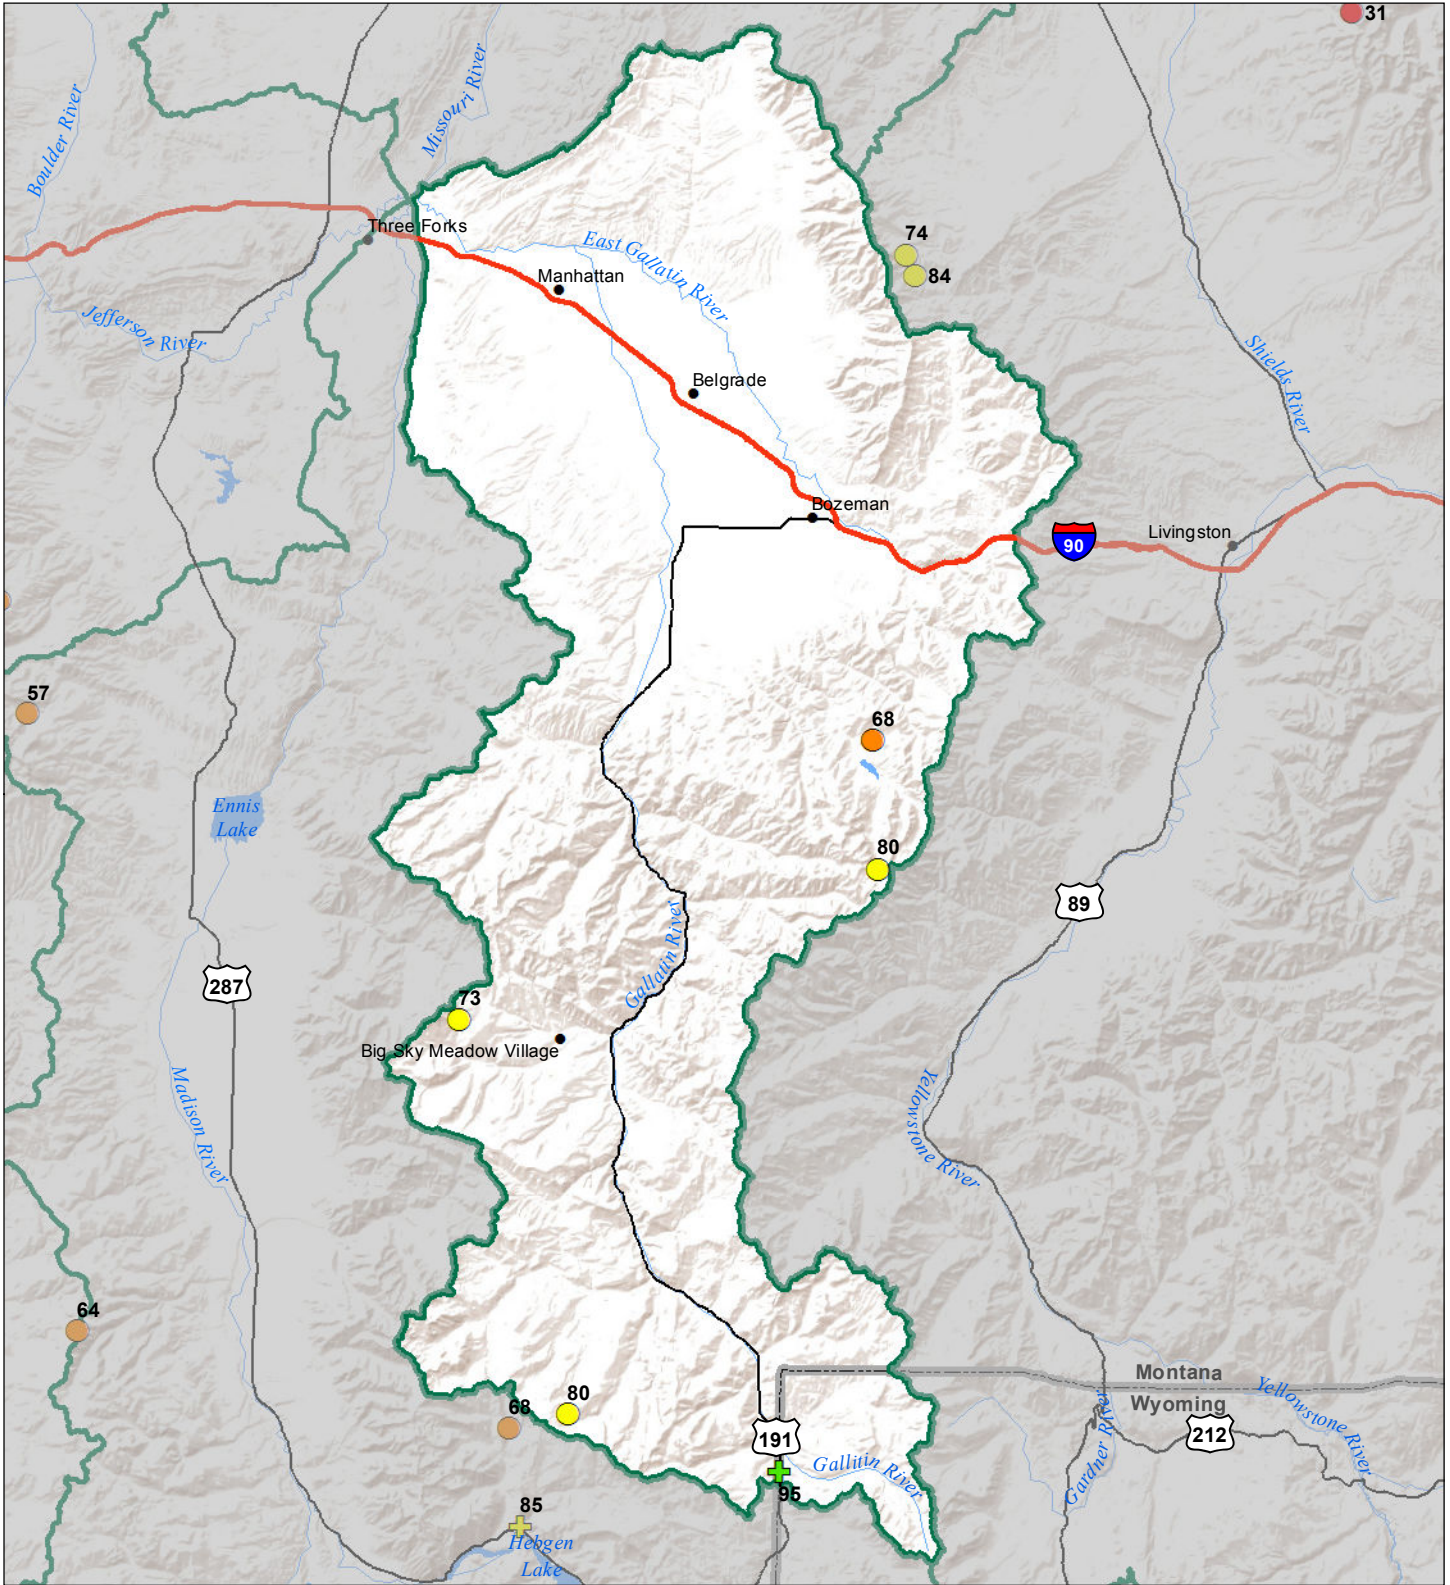

Gallatin River Basin Snow Water Equivalent Percentage of Normal January 1, 2017

Snow Water Equivalent Percent of Normal

SNOTEL

- > 150%
- 131 - 150%
- 111 - 130%
- 91 - 110%
- 71 - 90%
- 51 - 70%
- 1 - 50%
- *

Snowcourse

- ⊕ > 150%
- ⊕ 131 - 150%
- ⊕ 111 - 130%
- ⊕ 91 - 110%
- ⊕ 71 - 90%
- ⊕ 51 - 70%
- ⊕ 1 - 50%
- ⊕ *