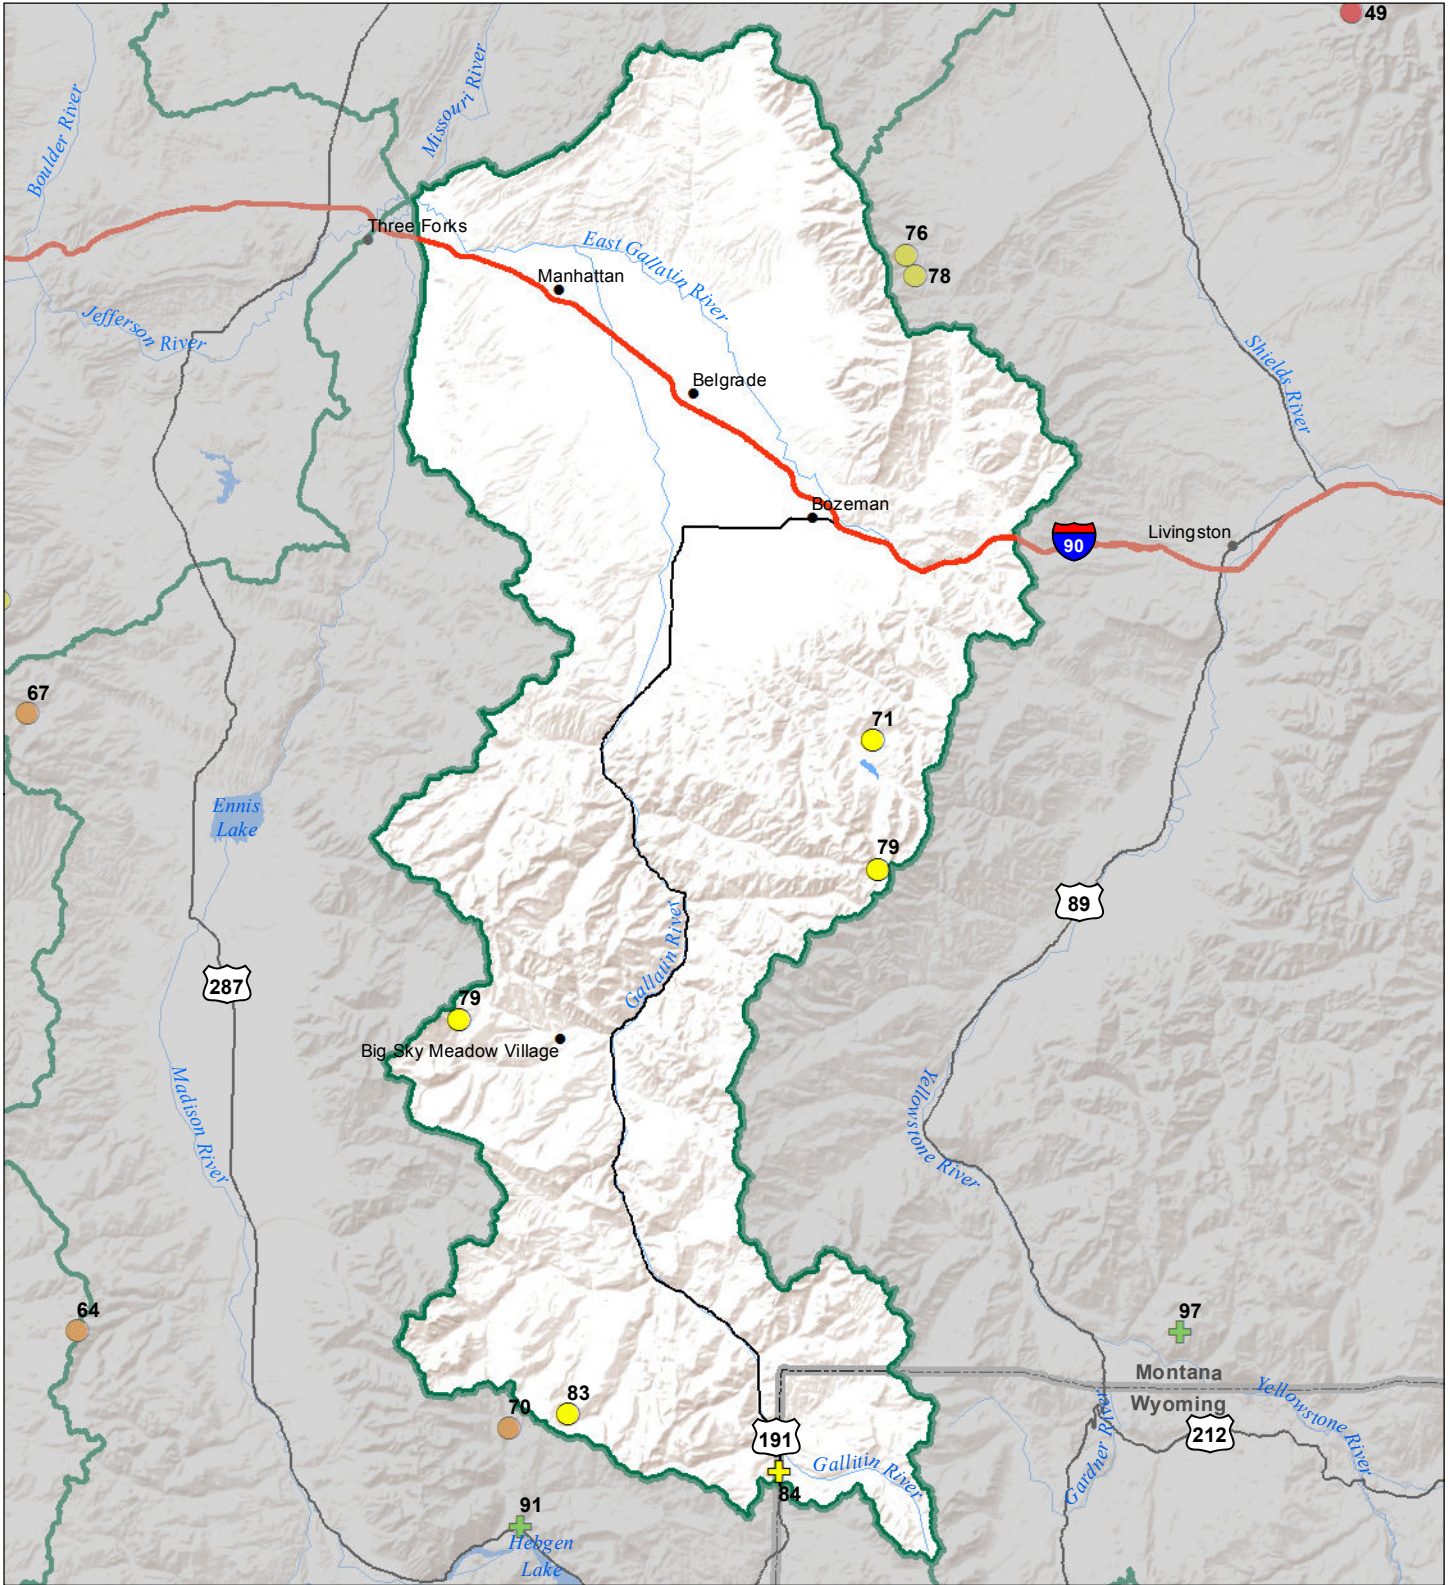

Gallatin River Basin Snow Water Equivalent Percentage of Normal February 1, 2017

Snow Water Equivalent Percent of Normal

SNOTEL

- > 150%
- 131 - 150%
- 111 - 130%
- 91 - 110%
- 71 - 90%
- 51 - 70%
- 1 - 50%
- *

Snowcourse

- ⊕ > 150%
- ⊕ 131 - 150%
- ⊕ 111 - 130%
- ⊕ 91 - 110%
- ⊕ 71 - 90%
- ⊕ 51 - 70%
- ⊕ 1 - 50%
- ⊕ *