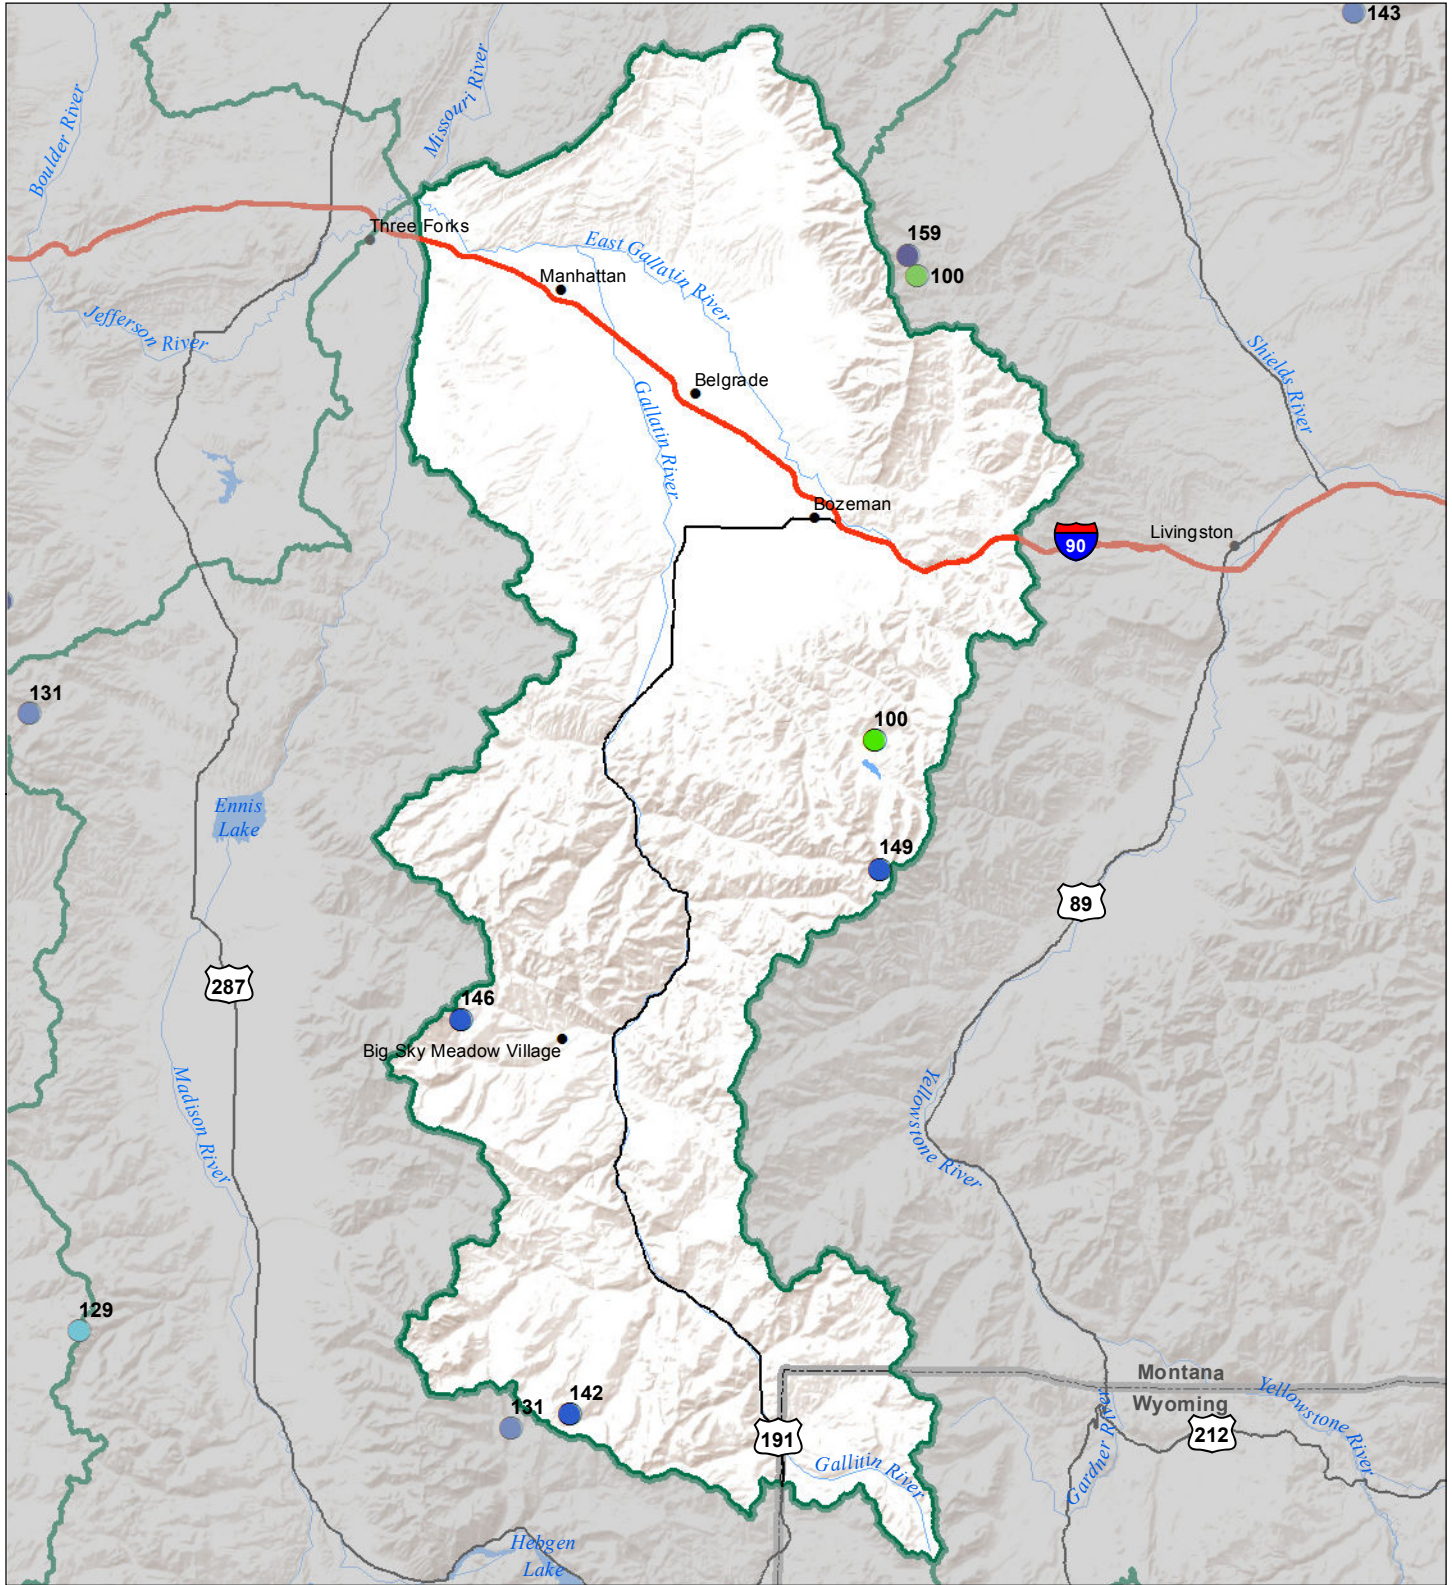

Gallatin River Basin Snow Water Equivalent Percentage of Normal December 1, 2017

Snow Water Equivalent Percent of Normal

SNOTEL

- > 150%
- 131 - 150%
- 111 - 130%
- 91 - 110%
- 71 - 90%
- 51 - 70%
- 1 - 50%
- * 0%

Snowcourse

- + > 150%
- + 131 - 150%
- + 111 - 130%
- + 91 - 110%
- + 71 - 90%
- + 51 - 70%
- + 1 - 50%
- * 0%