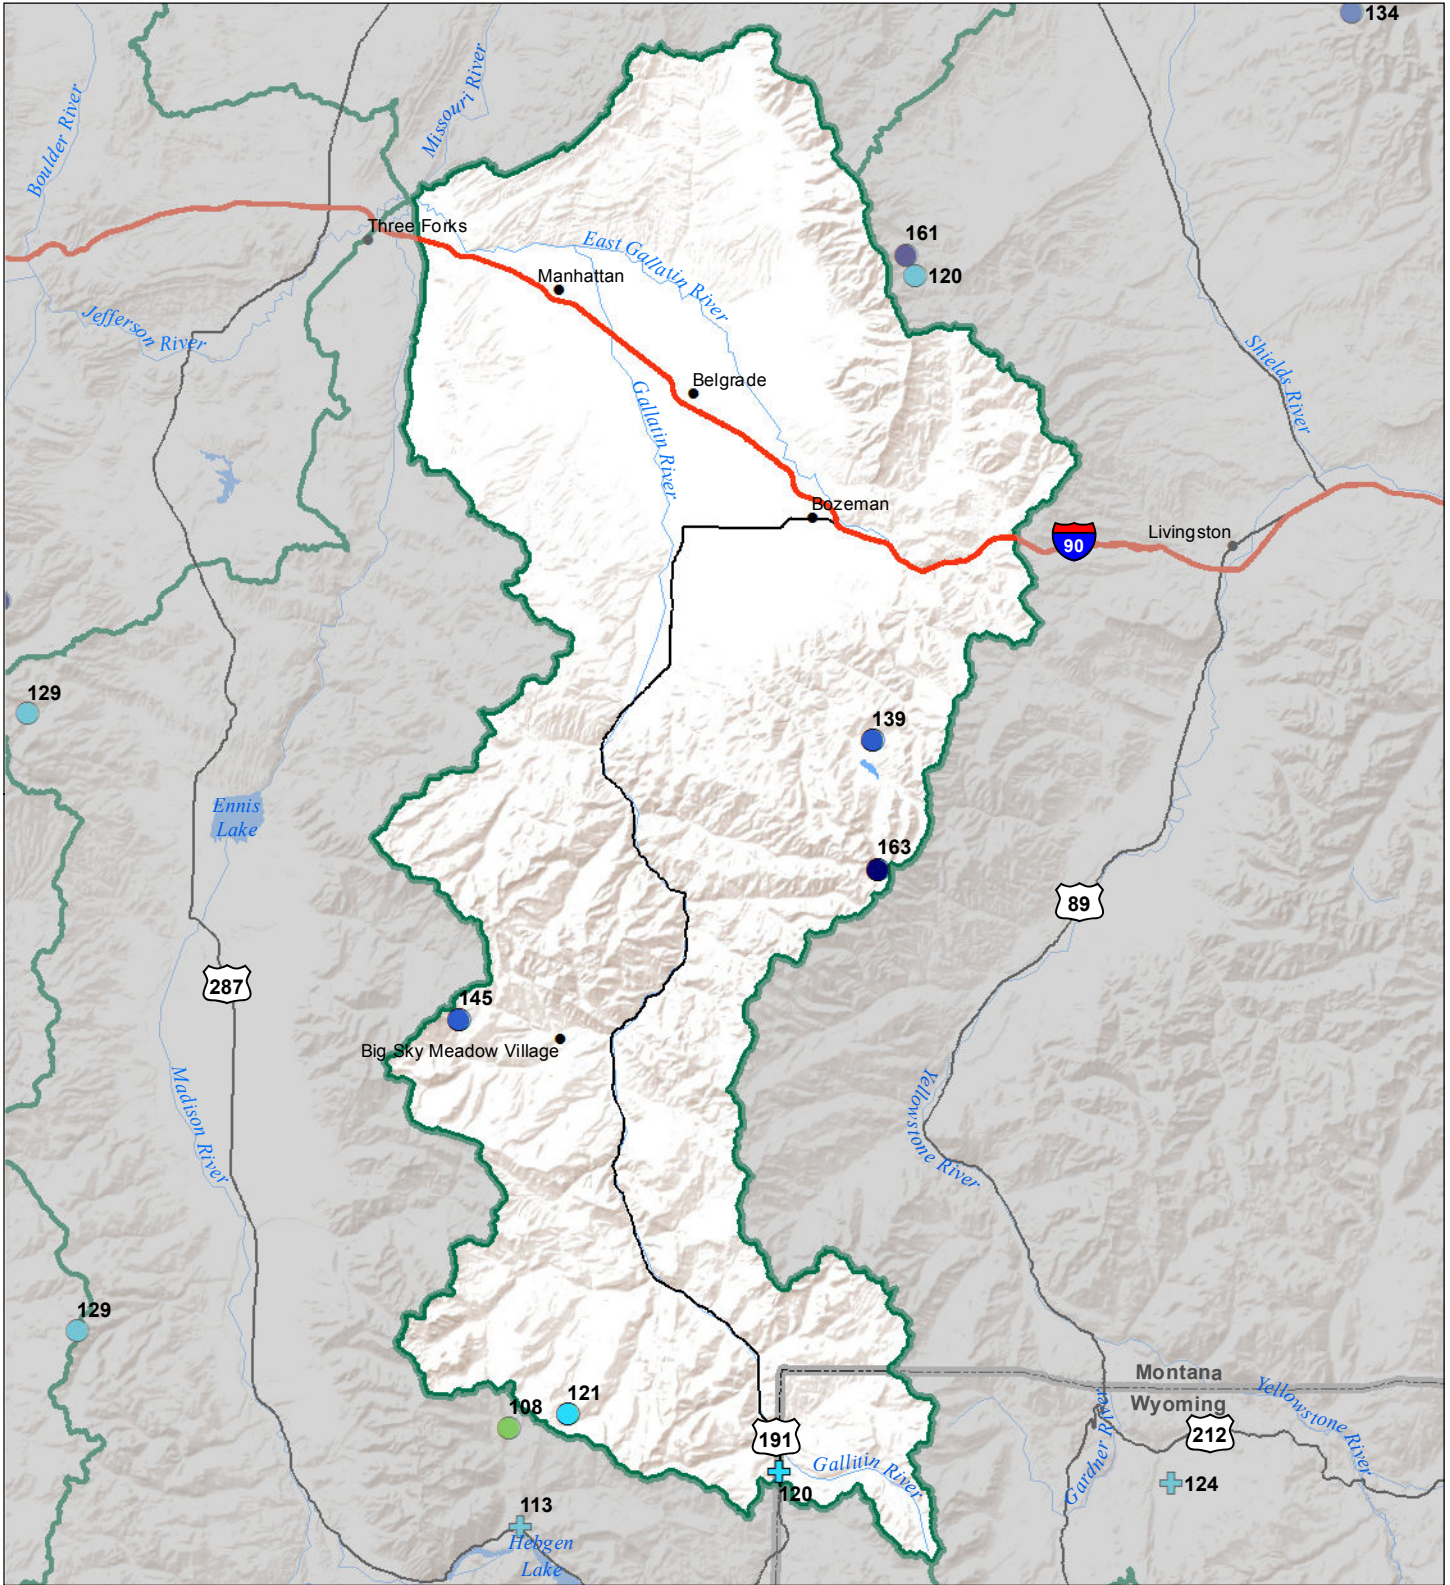

# Gallatin River Basin Snow Water Equivalent Percentage of Normal January 1, 2018

## Snow Water Equivalent Percent of Normal

### SNOTEL

- > 150%
- 131 - 150%
- 111 - 130%
- 91 - 110%
- 71 - 90%
- 51 - 70%
- 1 - 50%
- \* 0%

### Snowcourse

- + > 150%
- + 131 - 150%
- + 111 - 130%
- + 91 - 110%
- + 71 - 90%
- + 51 - 70%
- + 1 - 50%
- \* 0%