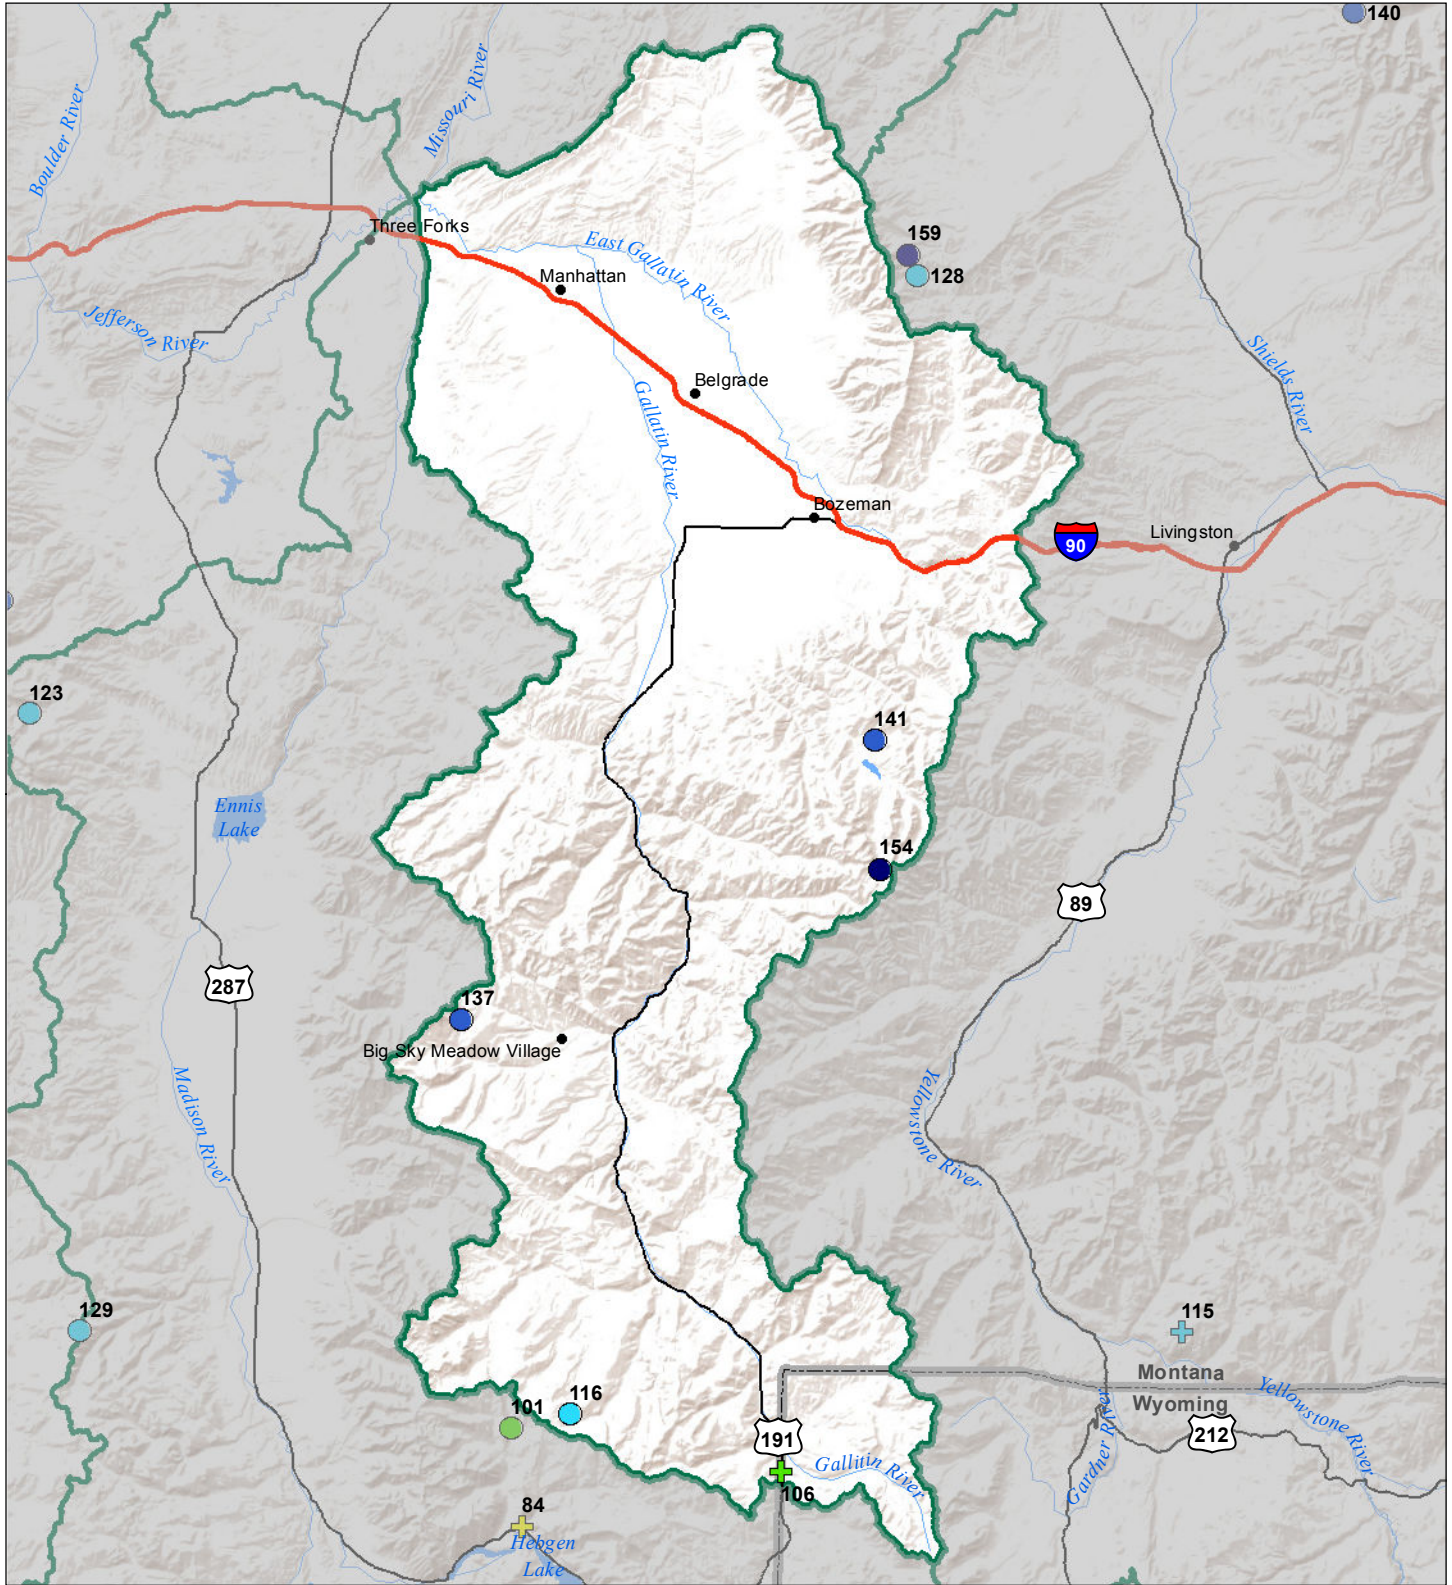

# Gallatin River Basin Snow Water Equivalent Percentage of Normal February 1, 2018

## Snow Water Equivalent Percent of Normal

### SNOTEL

- > 150%
- 131 - 150%
- 111 - 130%
- 91 - 110%
- 71 - 90%
- 51 - 70%
- 1 - 50%
- \* 0%

### Snowcourse

- + > 150%
- + 131 - 150%
- + 111 - 130%
- + 91 - 110%
- + 71 - 90%
- + 51 - 70%
- + 1 - 50%
- \* 0%