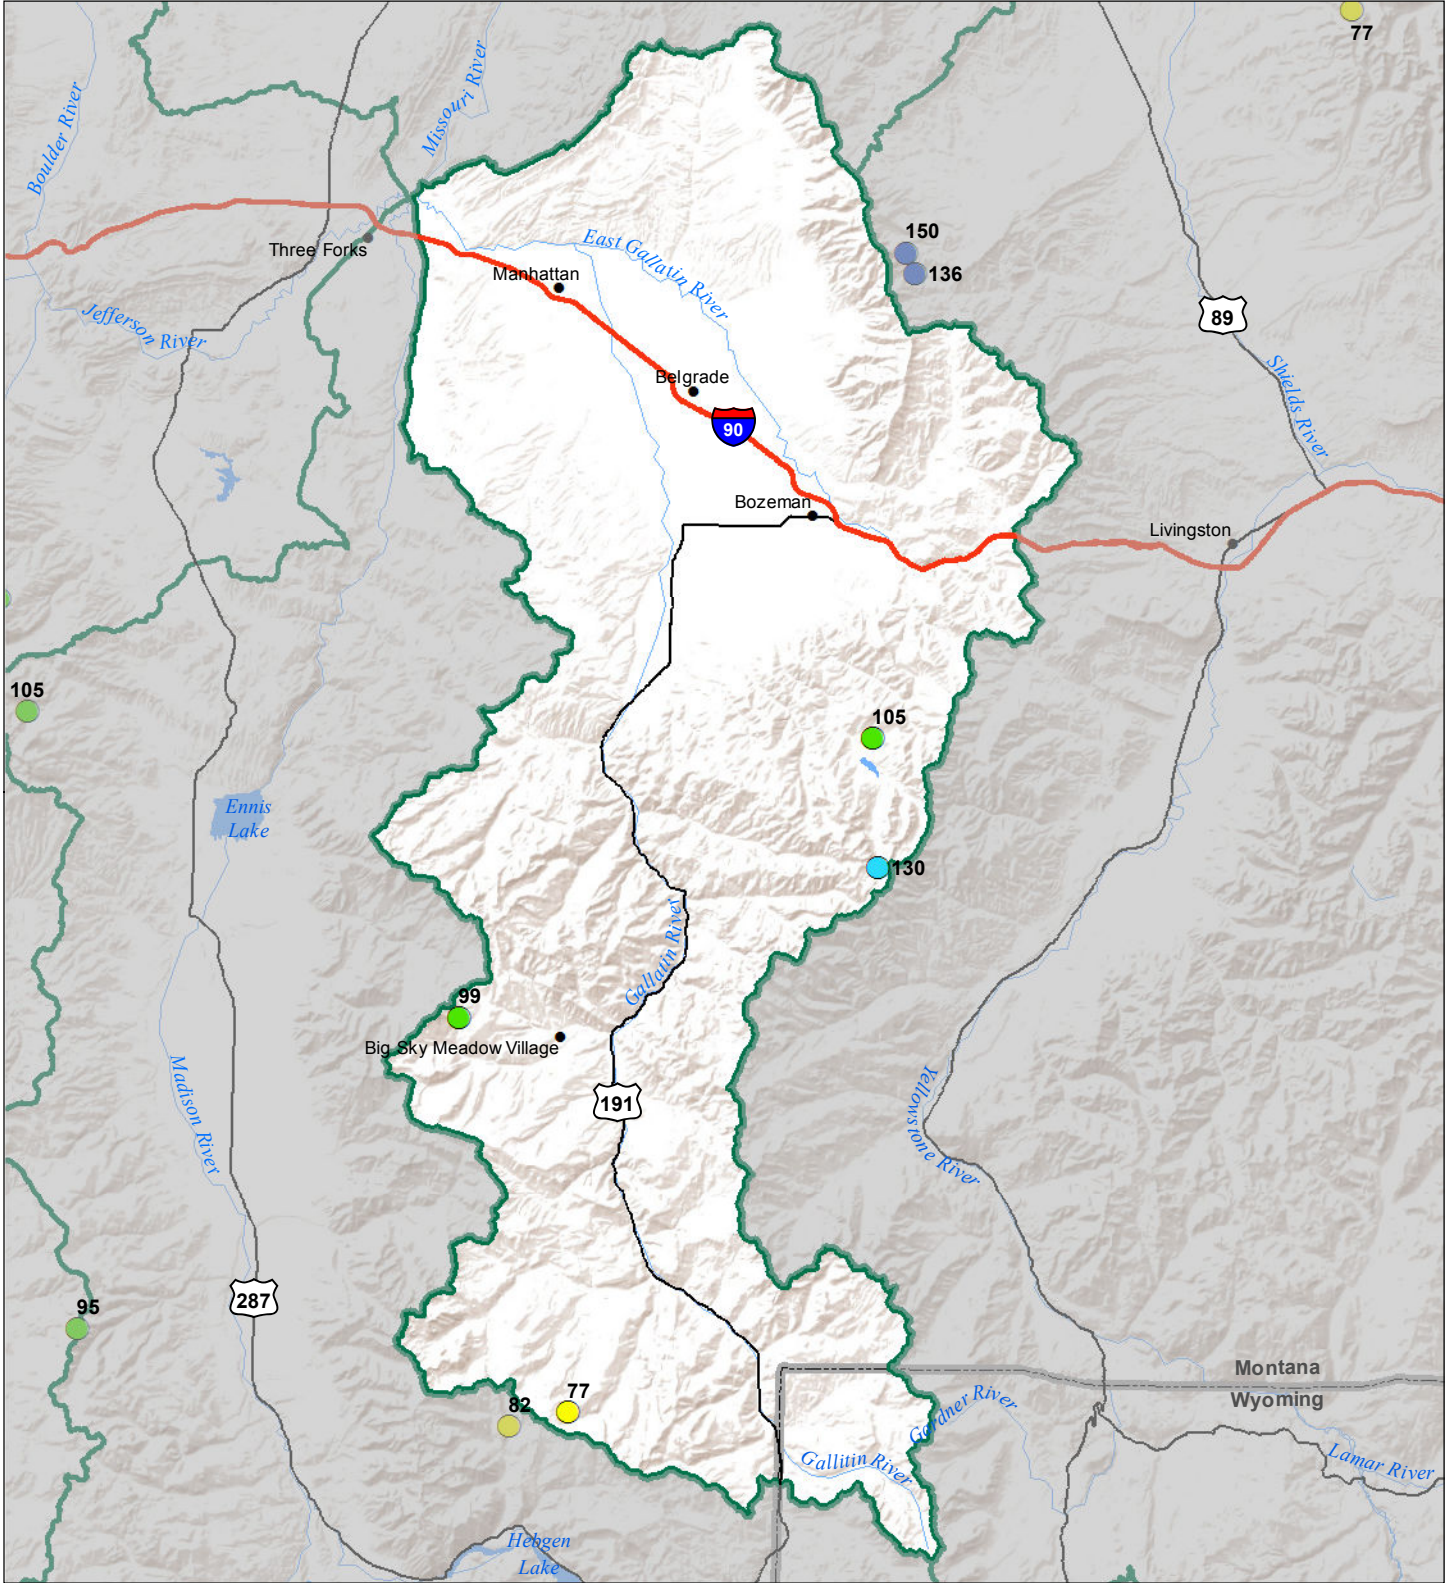

Gallatin River Basin Snow Water Equivalent Percentage of Normal January 1, 2019

Snow Water Equivalent Percent of Normal

SNOTEL

- > 150%
- 131 - 150%
- 111 - 130%
- 91 - 110%
- 71 - 90%
- 51 - 70%
- 1 - 50%
- * 0%

Snowcourse

- + > 150%
- + 131 - 150%
- + 111 - 130%
- + 91 - 110%
- + 71 - 90%
- + 51 - 70%
- + 1 - 50%
- * 0%