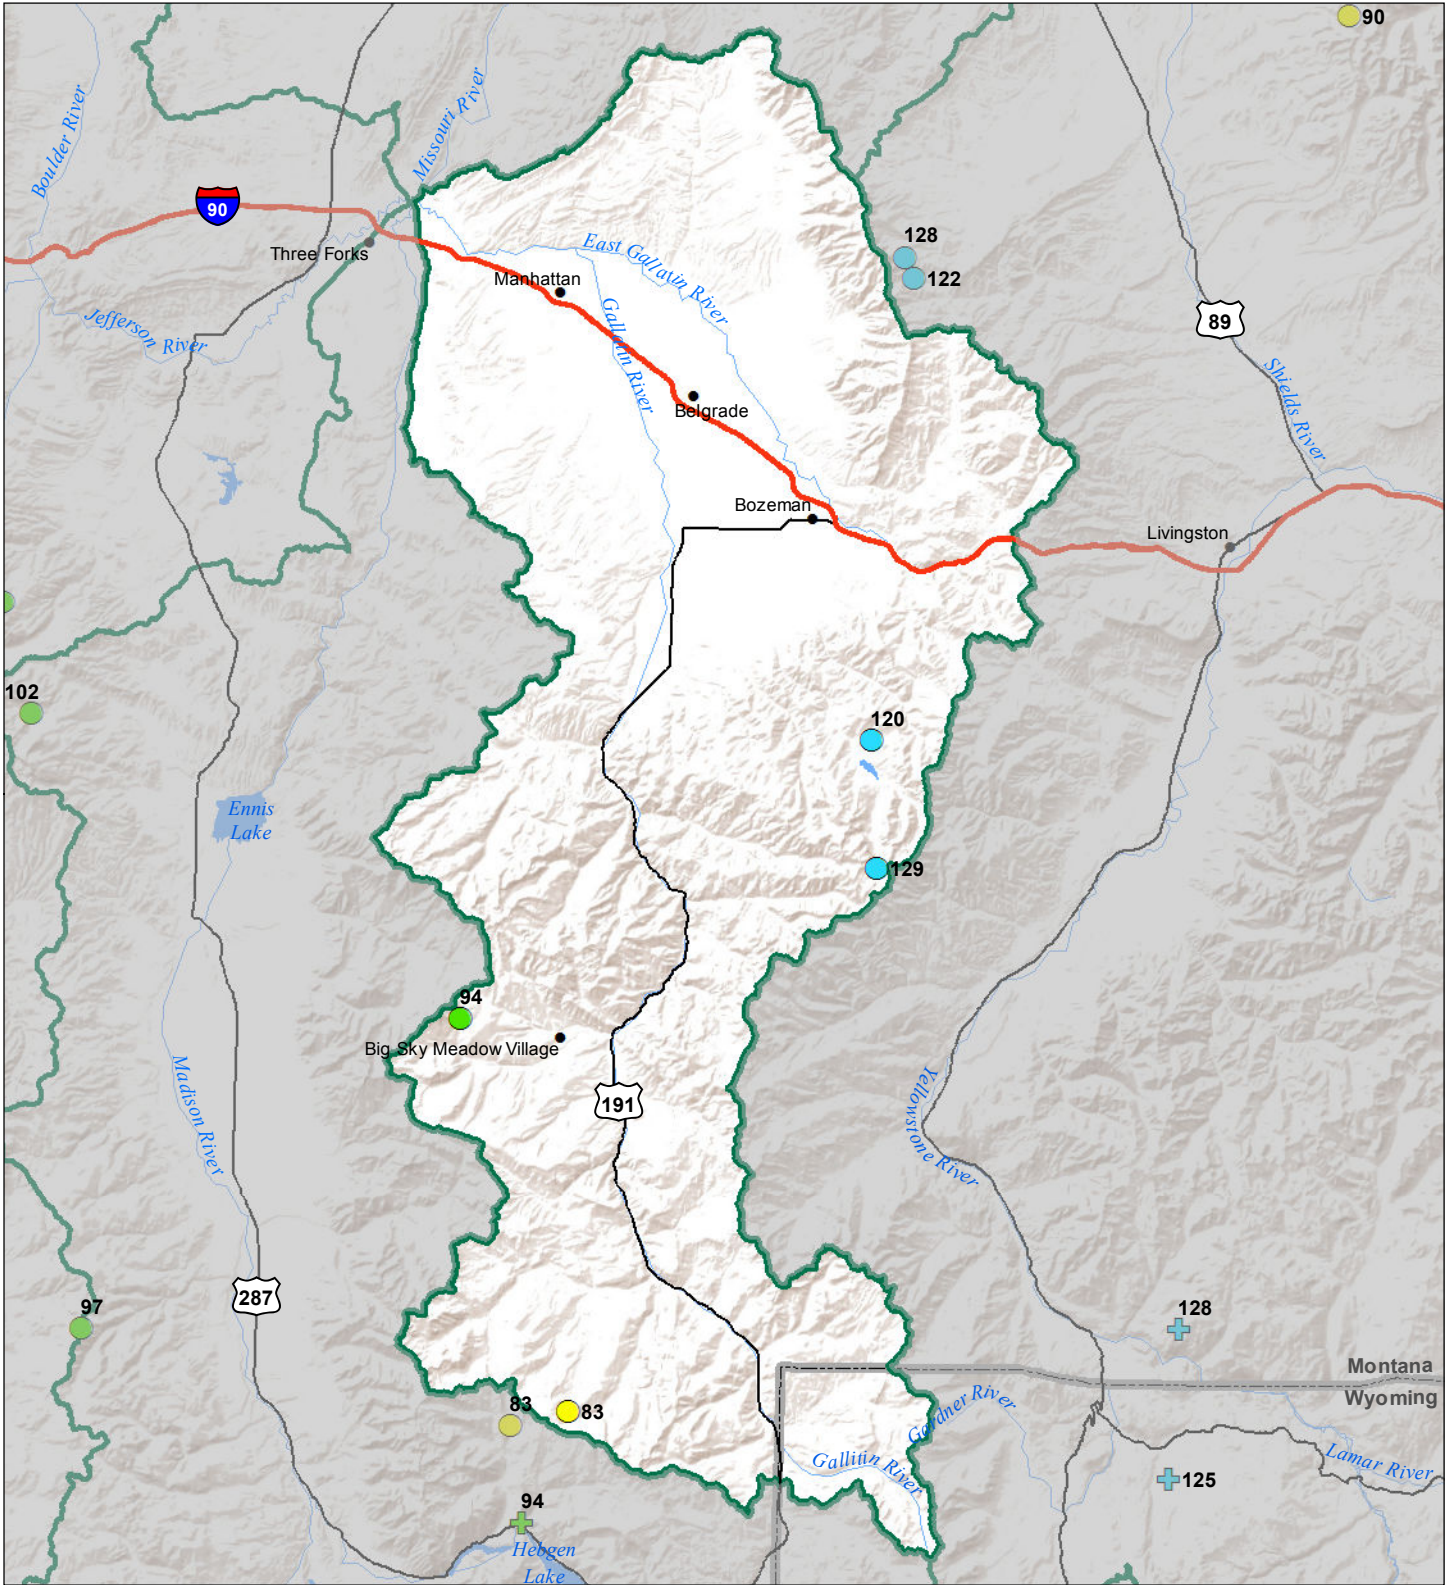

Gallatin River Basin Snow Water Equivalent Percentage of Normal February 1, 2019

Snow Water Equivalent Percent of Normal

SNOTEL

- > 150%
- 131 - 150%
- 111 - 130%
- 91 - 110%
- 71 - 90%
- 51 - 70%
- 1 - 50%
- *

Snowcourse

- ⊕ > 150%
- ⊕ 131 - 150%
- ⊕ 111 - 130%
- ⊕ 91 - 110%
- ⊕ 71 - 90%
- ⊕ 51 - 70%
- ⊕ 1 - 50%
- ⊕ *