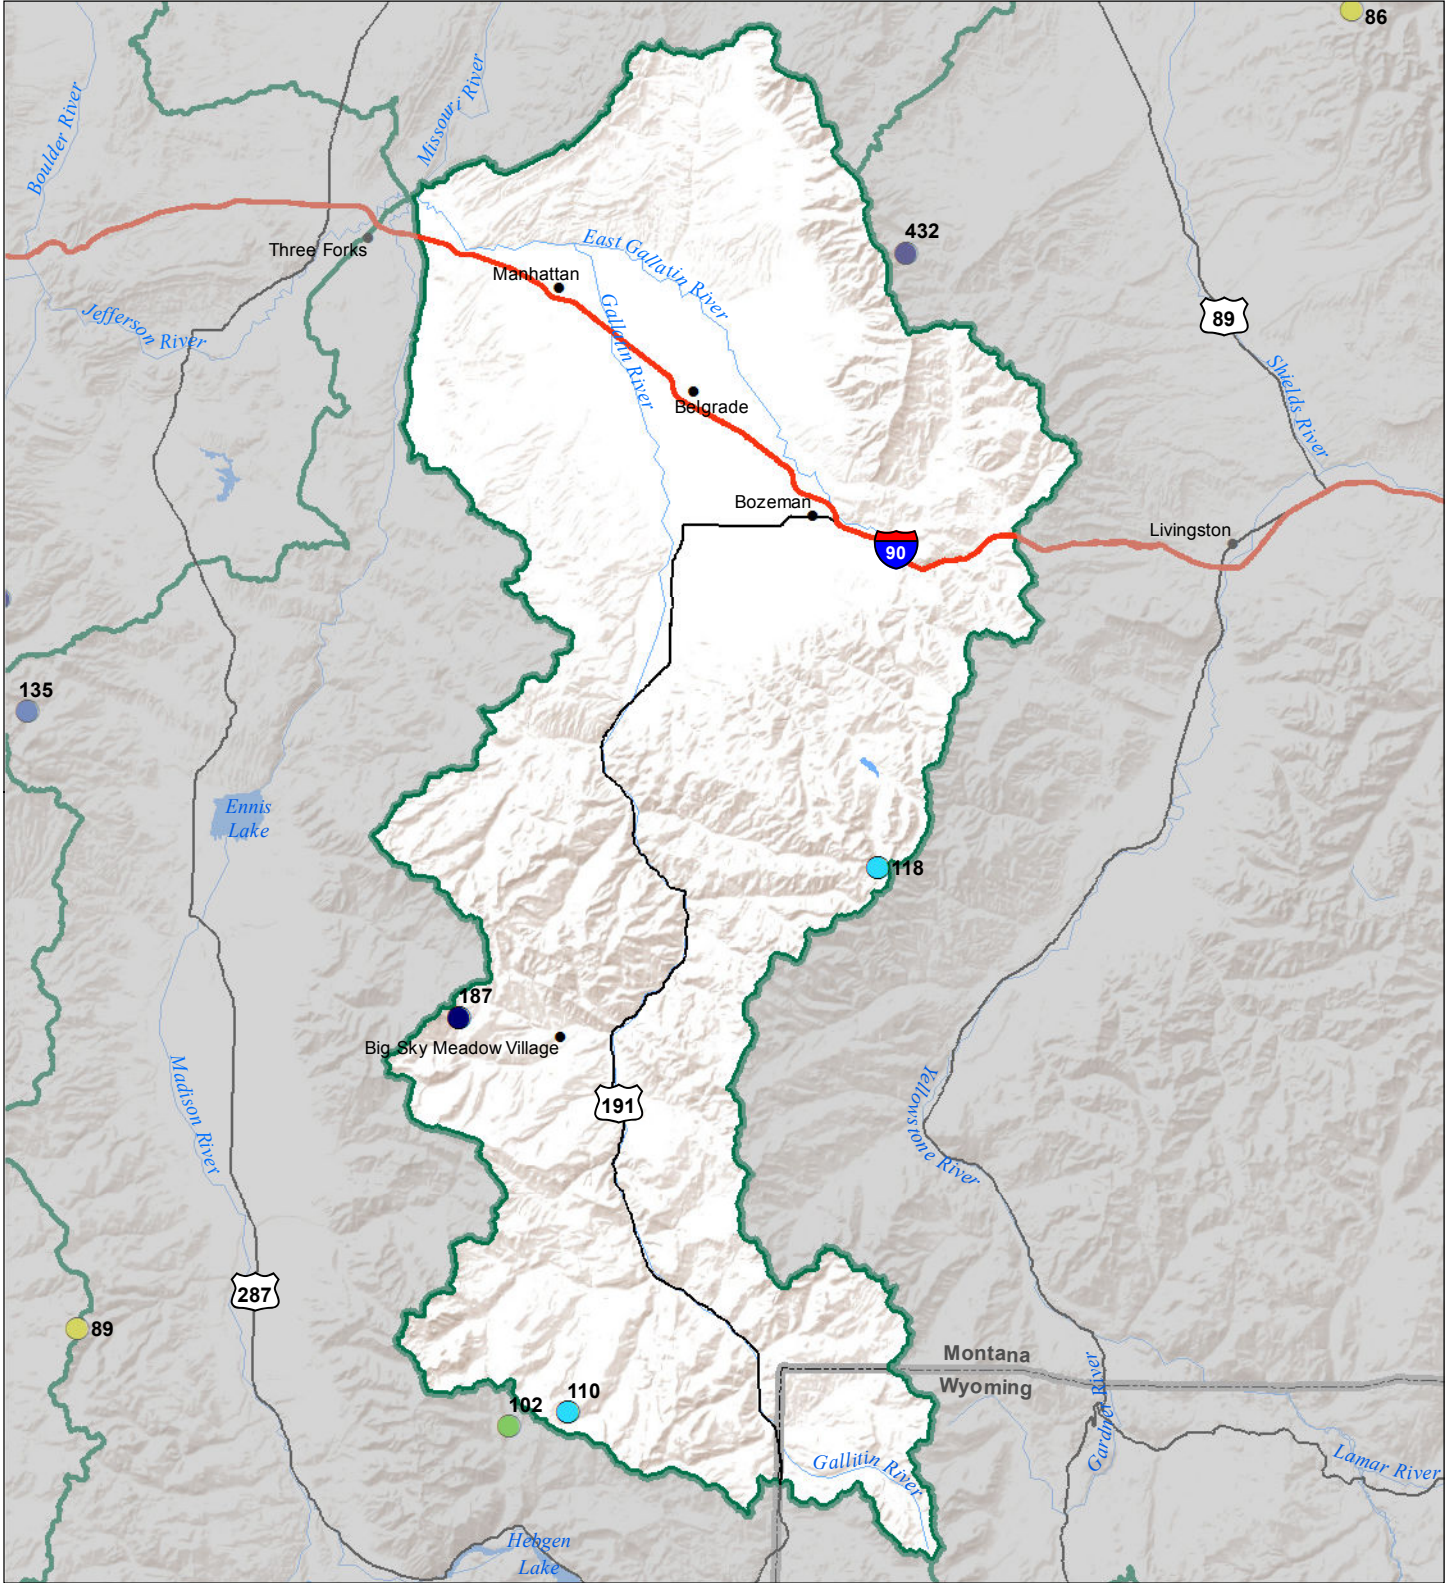

Gallatin River Basin Snow Water Equivalent Percentage of Normal June 1, 2019

Snow Water Equivalent Percent of Normal

SNOTEL

- > 150%
- 131 - 150%
- 111 - 130%
- 91 - 110%
- 71 - 90%
- 51 - 70%
- 1 - 50%
- ✱ 0%

Snowcourse

- + > 150%
- + 131 - 150%
- + 111 - 130%
- + 91 - 110%
- + 71 - 90%
- + 51 - 70%
- + 1 - 50%
- ✱ 0%