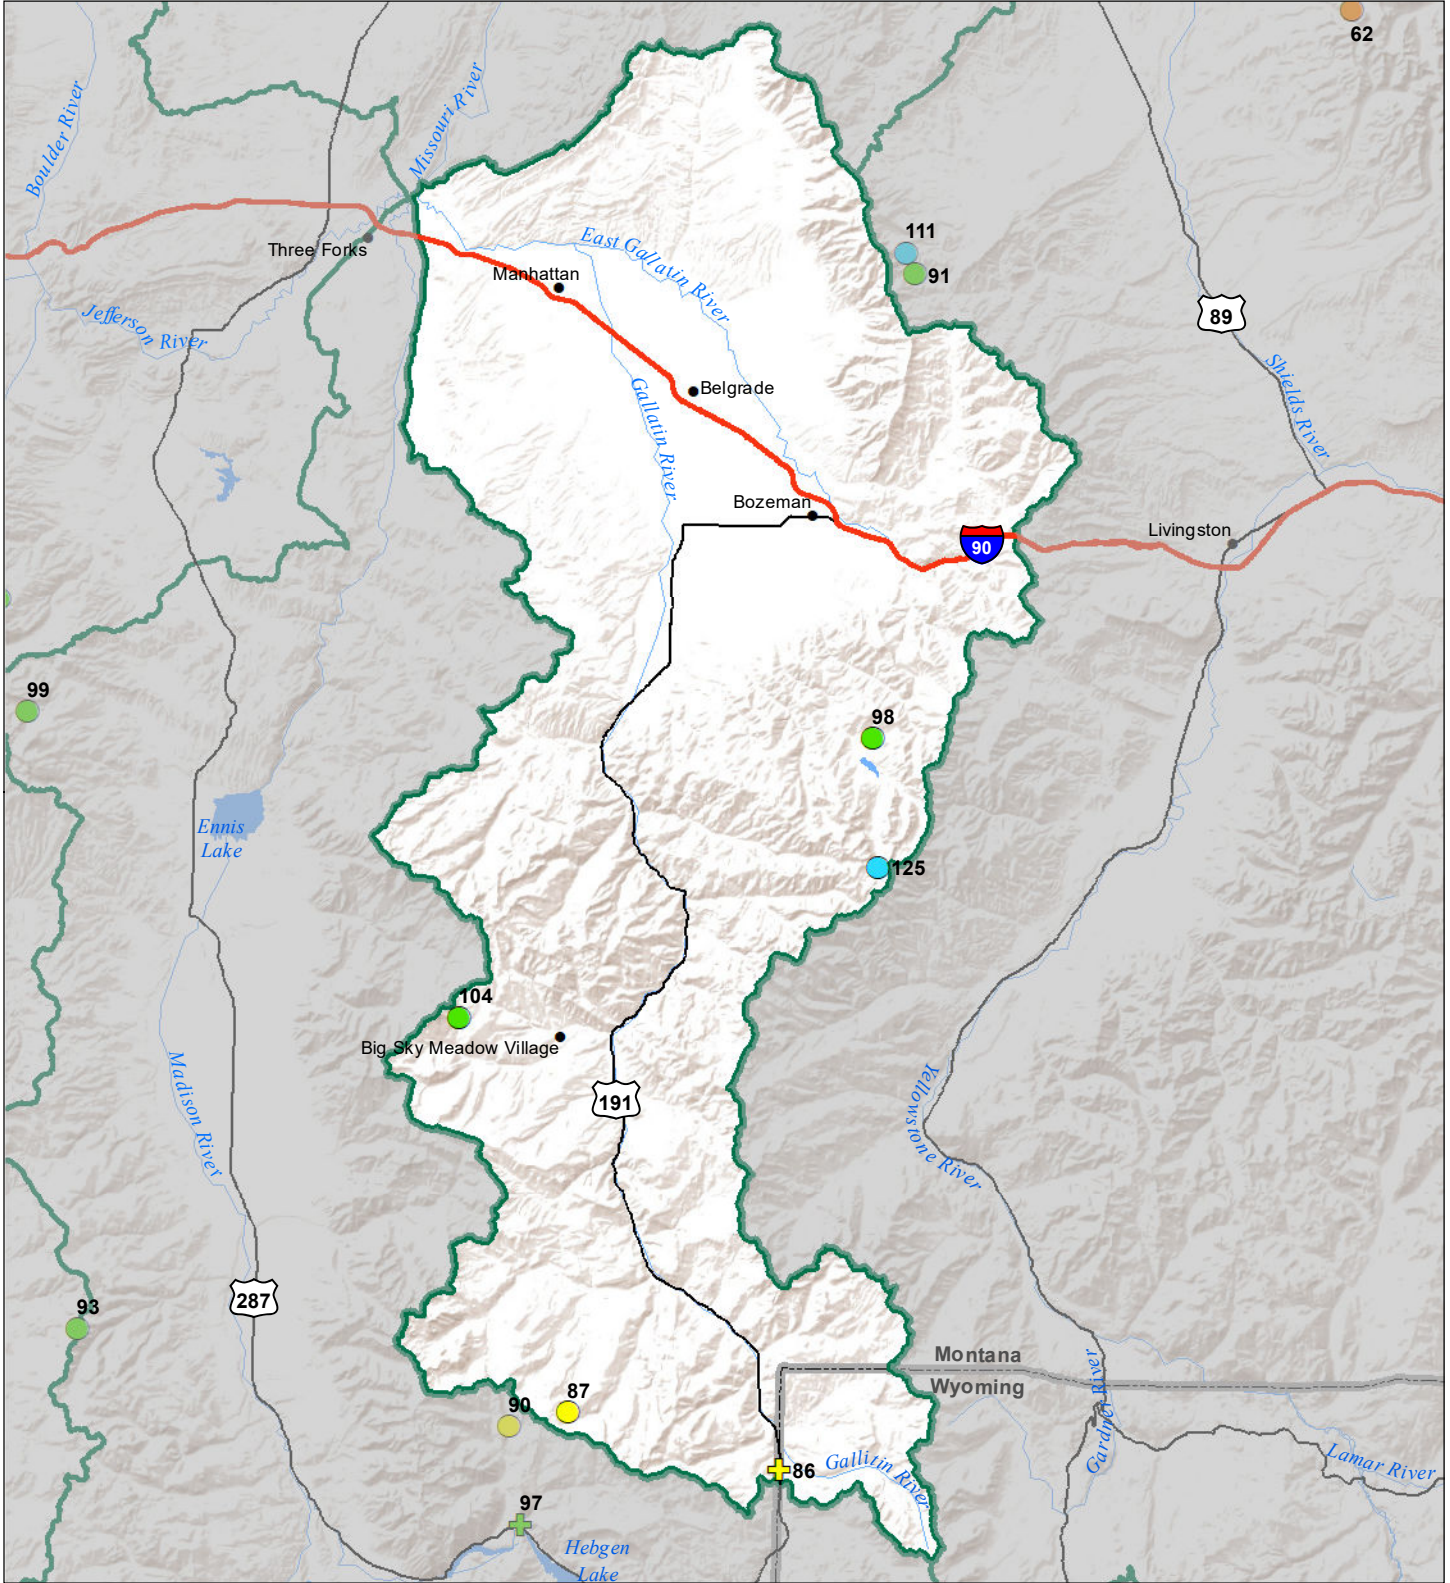

# Gallatin River Basin Snow Water Equivalent Percentage of Normal February 1, 2020

## Snow Water Equivalent Percent of Normal

### SNOTEL

- > 150%
- 131 - 150%
- 111 - 130%
- 91 - 110%
- 71 - 90%
- 51 - 70%
- 1 - 50%
- \*

### Snowcourse

- ⊕ > 150%
- ⊕ 131 - 150%
- ⊕ 111 - 130%
- ⊕ 91 - 110%
- ⊕ 71 - 90%
- ⊕ 51 - 70%
- ⊕ 1 - 50%
- ⊕ \*