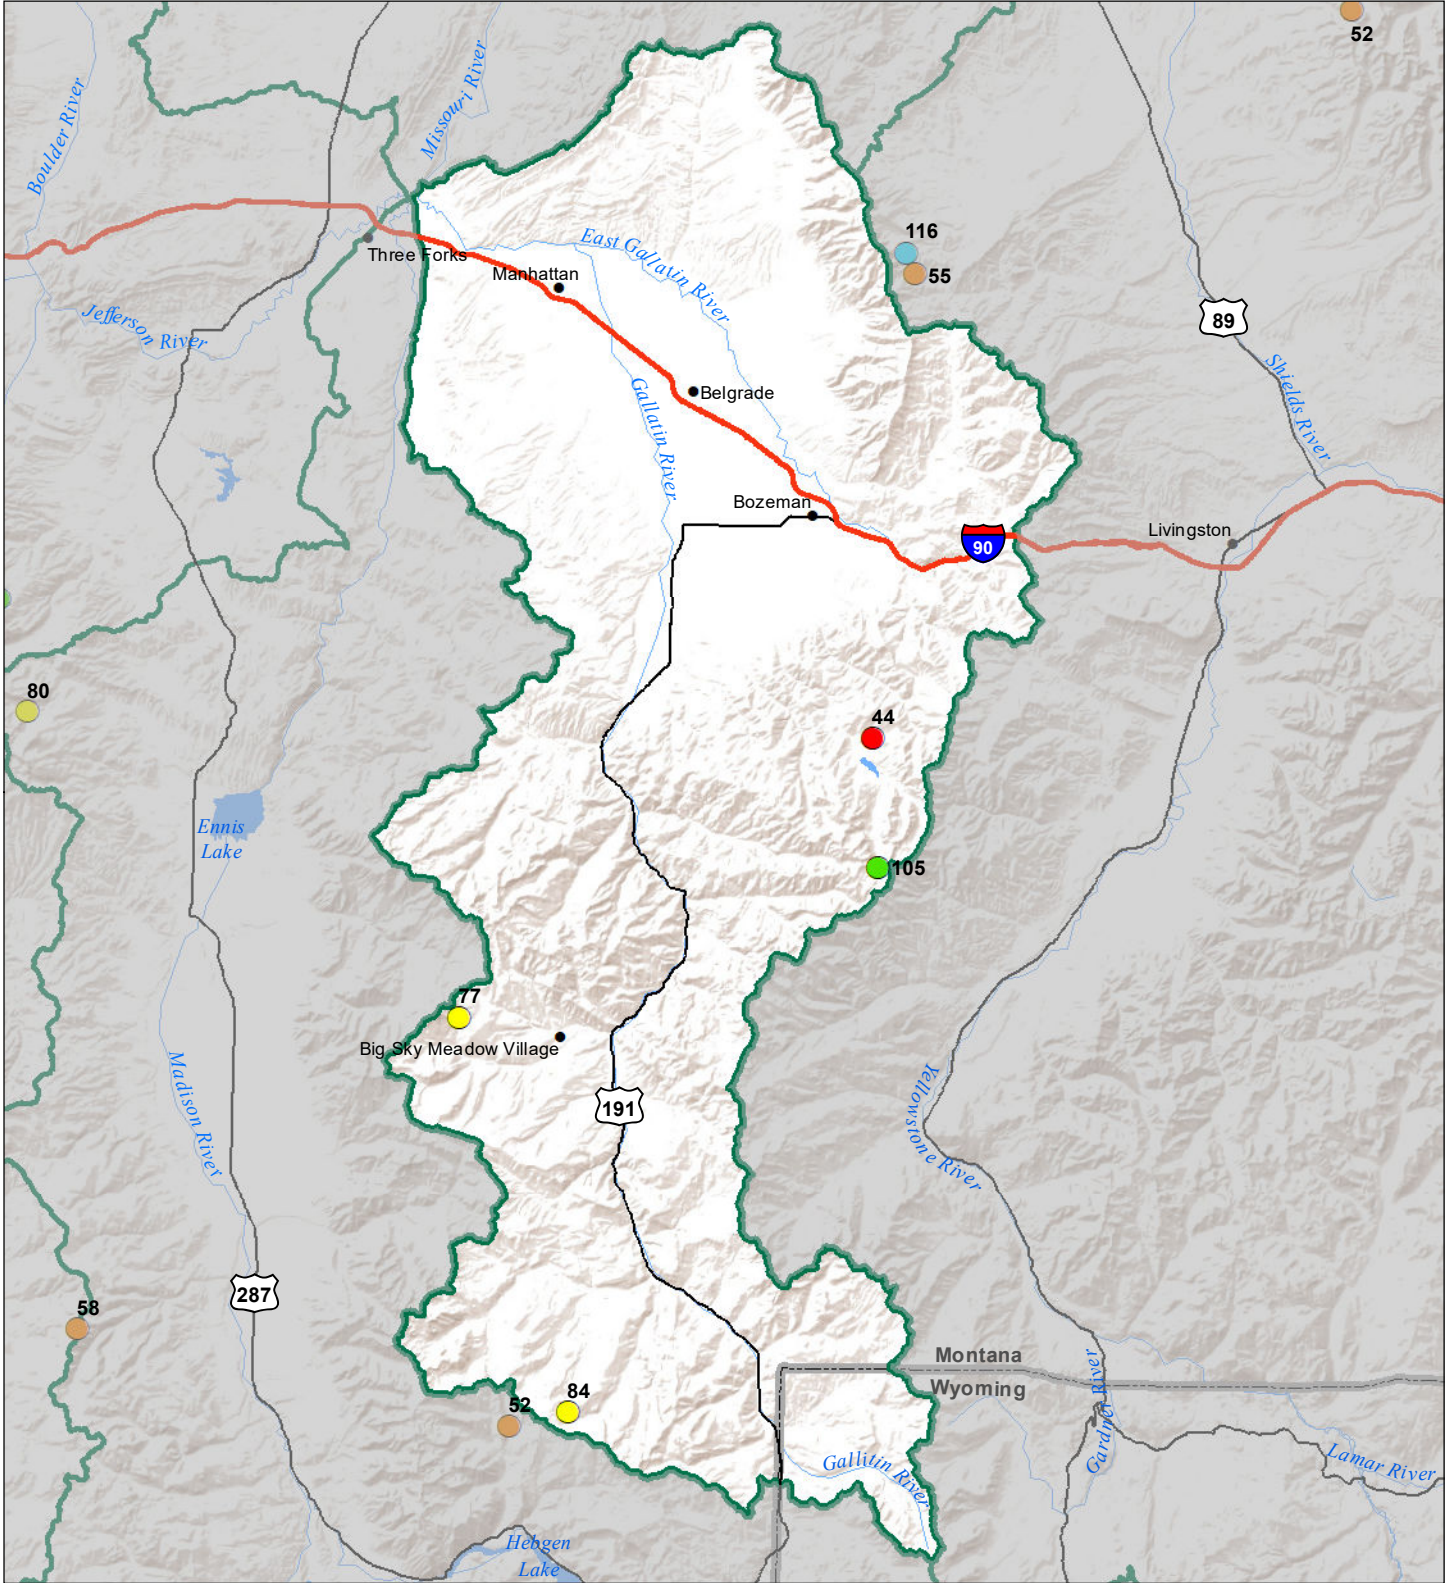

Gallatin River Basin Snow Water Equivalent Percentage of Normal December 1, 2020

Snow Water Equivalent Percent of Normal

SNOTEL

- > 150%
- 131 - 150%
- 111 - 130%
- 91 - 110%
- 71 - 90%
- 51 - 70%
- 1 - 50%
- *

Snowcourse

- ⊕ > 150%
- ⊕ 131 - 150%
- ⊕ 111 - 130%
- ⊕ 91 - 110%
- ⊕ 71 - 90%
- ⊕ 51 - 70%
- ⊕ 1 - 50%
- ⊕ *