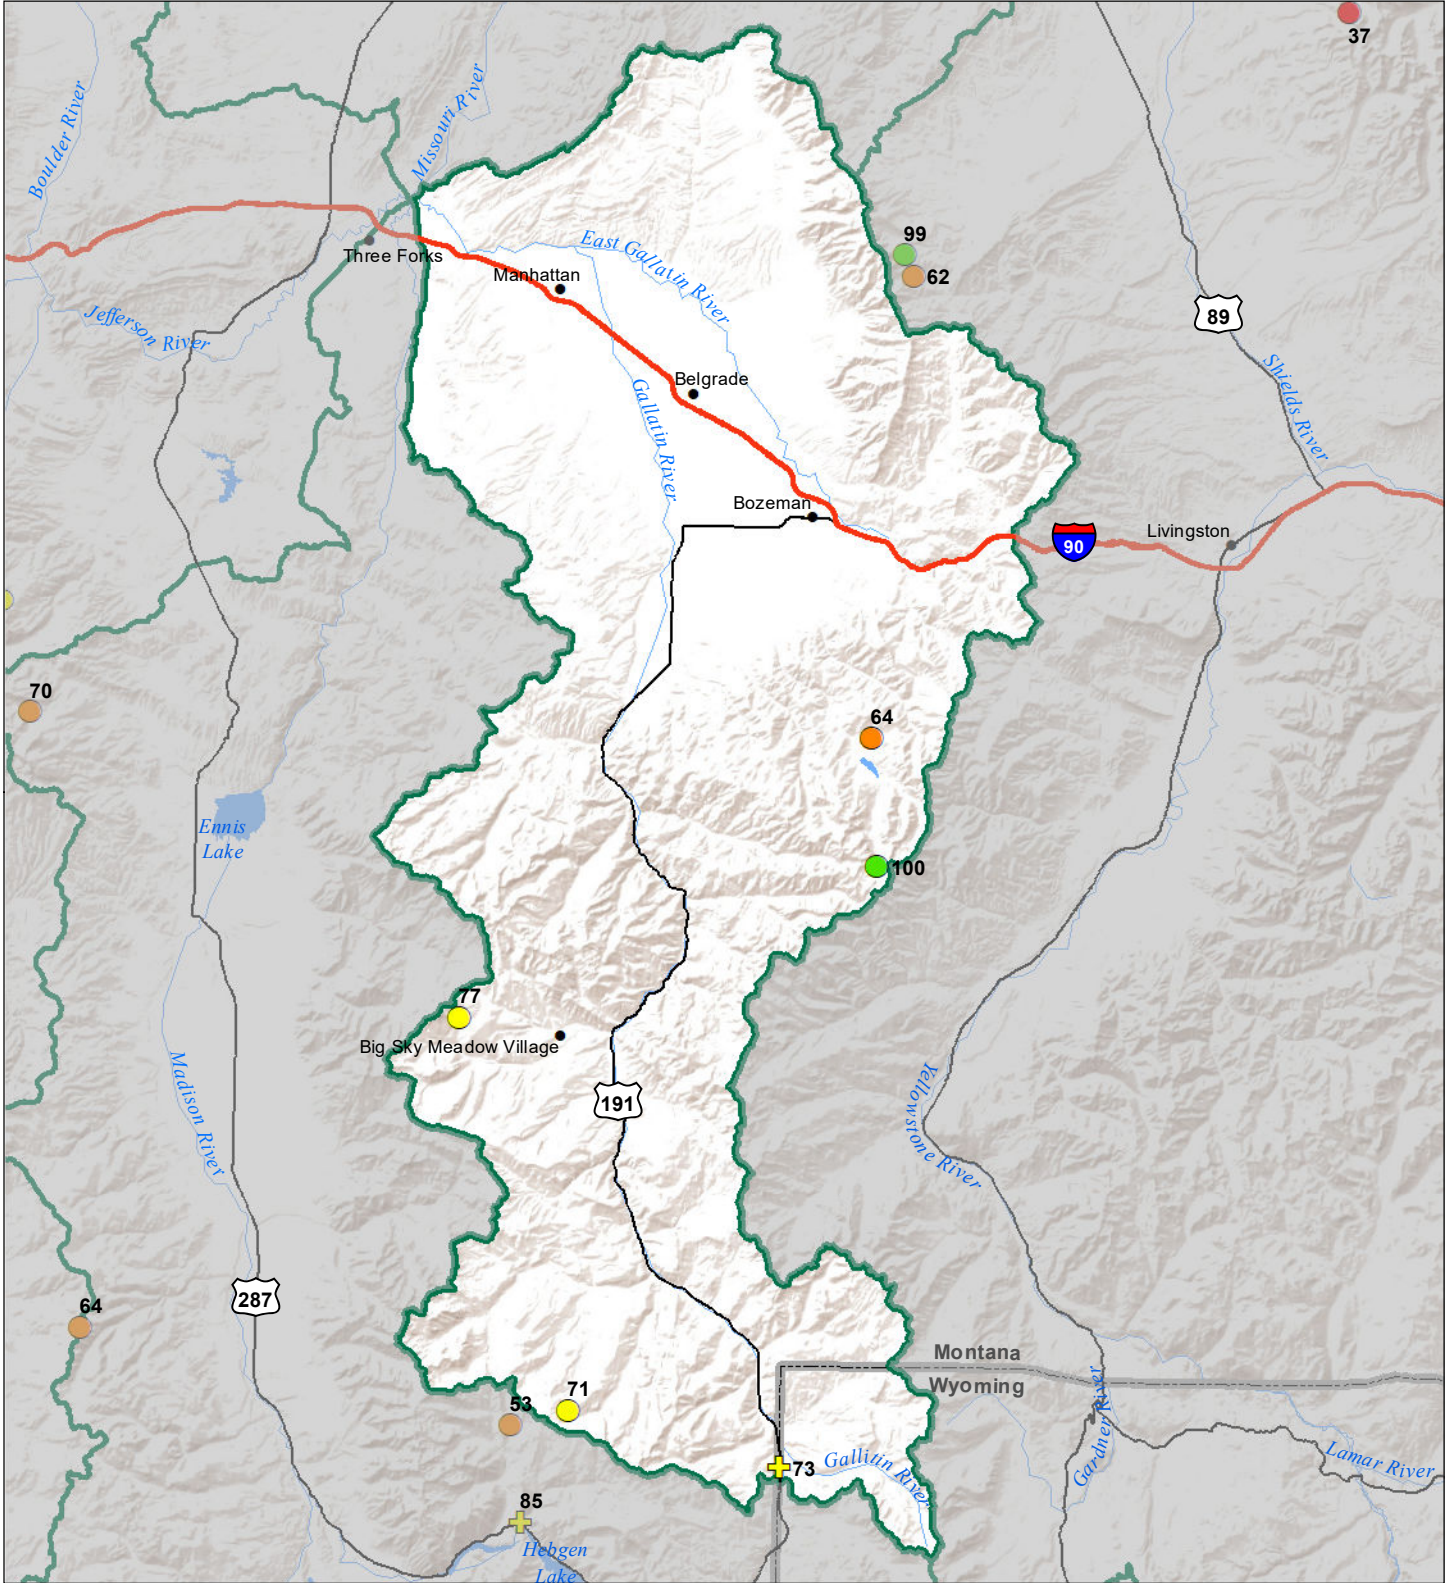

# Gallatin River Basin Snow Water Equivalent Percentage of Normal January 1, 2021

## Snow Water Equivalent Percent of Normal

### SNOTEL

- > 150%
- 131 - 150%
- 111 - 130%
- 91 - 110%
- 71 - 90%
- 51 - 70%
- 1 - 50%
- \* 0%

### Snowcourse

- + > 150%
- + 131 - 150%
- + 111 - 130%
- + 91 - 110%
- + 71 - 90%
- + 51 - 70%
- + 1 - 50%
- \* 0%