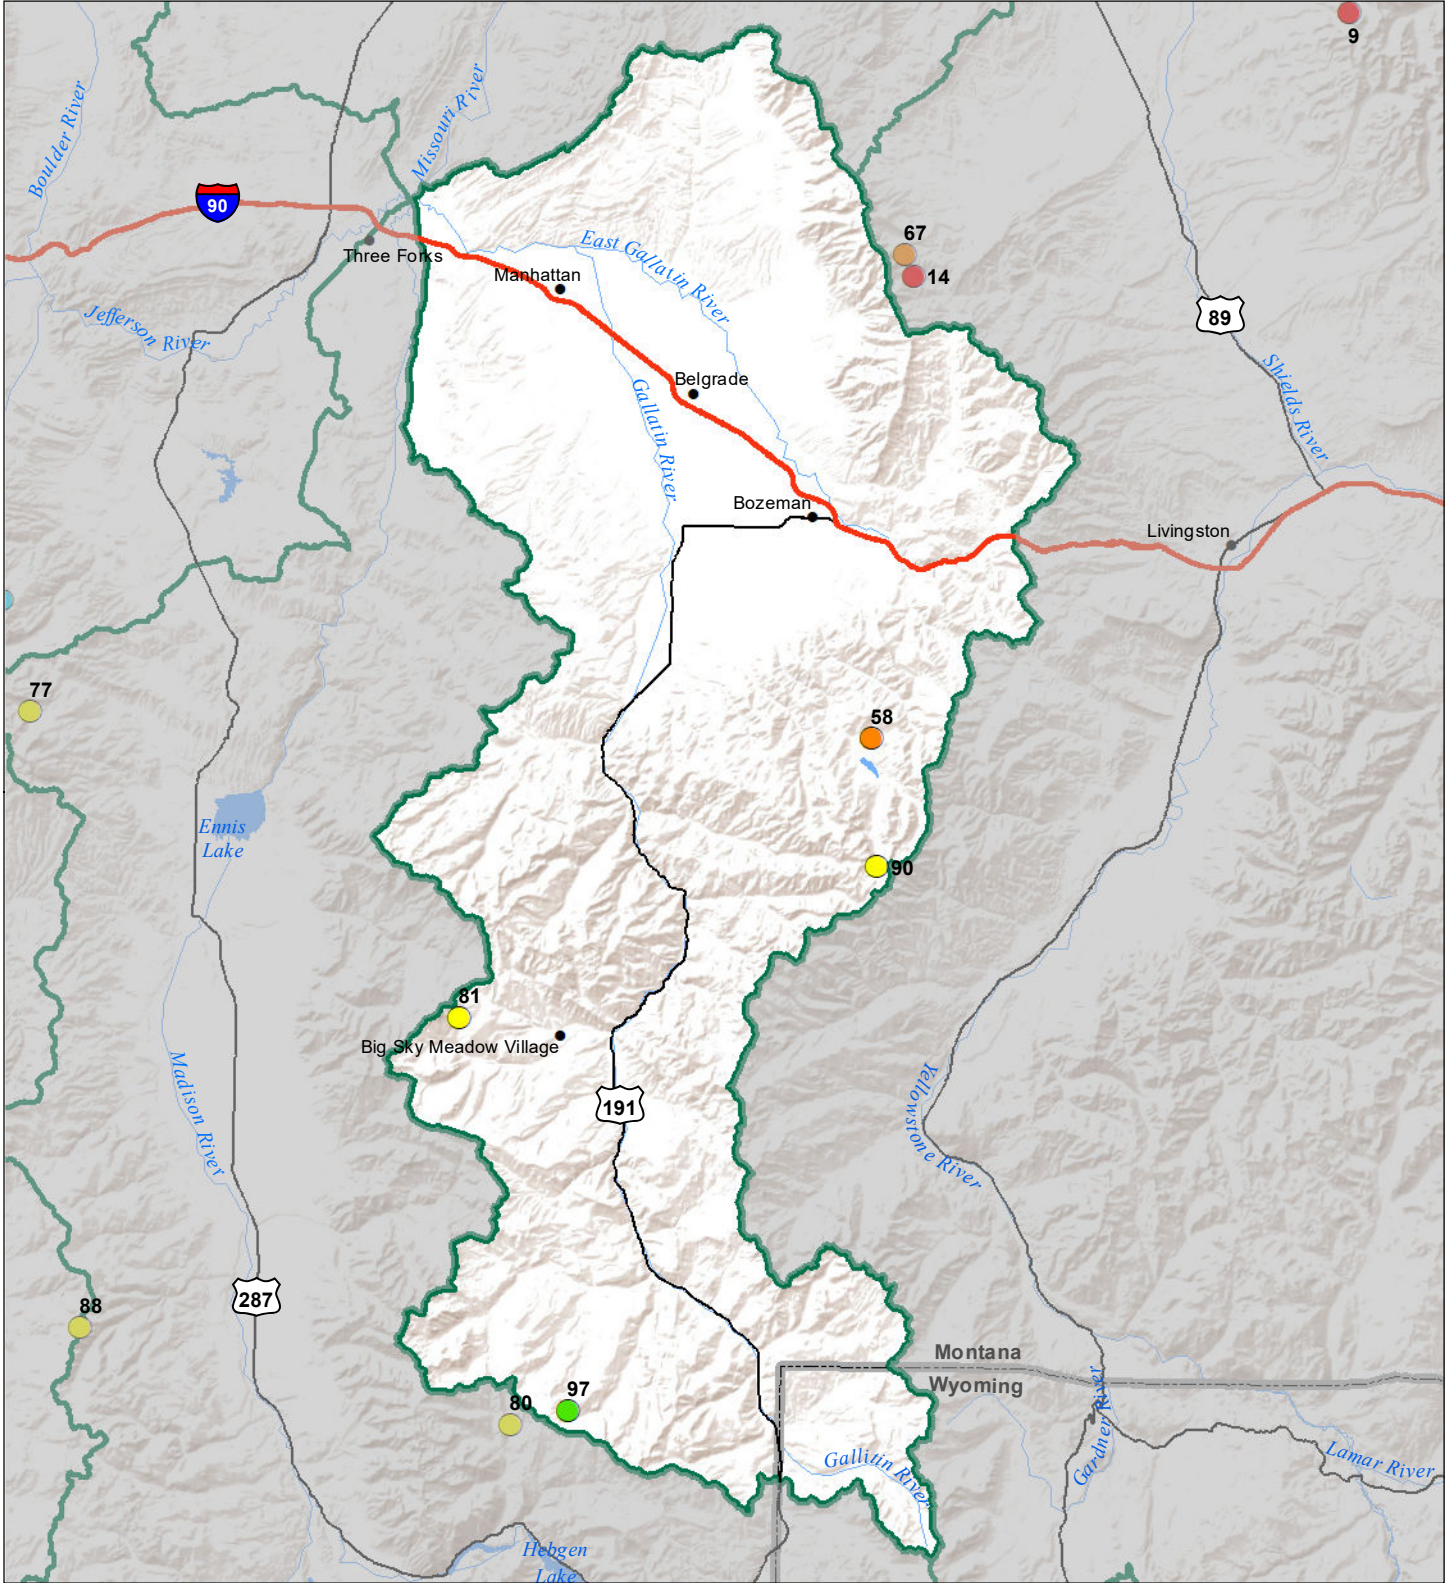

Gallatin River Basin Snow Water Equivalent Percentage of Normal December 1, 2021

Snow Water Equivalent Percent of Normal

SNOTEL

- > 150%
- 131 - 150%
- 111 - 130%
- 91 - 110%
- 71 - 90%
- 51 - 70%
- 1 - 50%
- * 0%

Snowcourse

- + > 150%
- + 131 - 150%
- + 111 - 130%
- + 91 - 110%
- + 71 - 90%
- + 51 - 70%
- + 1 - 50%
- * 0%