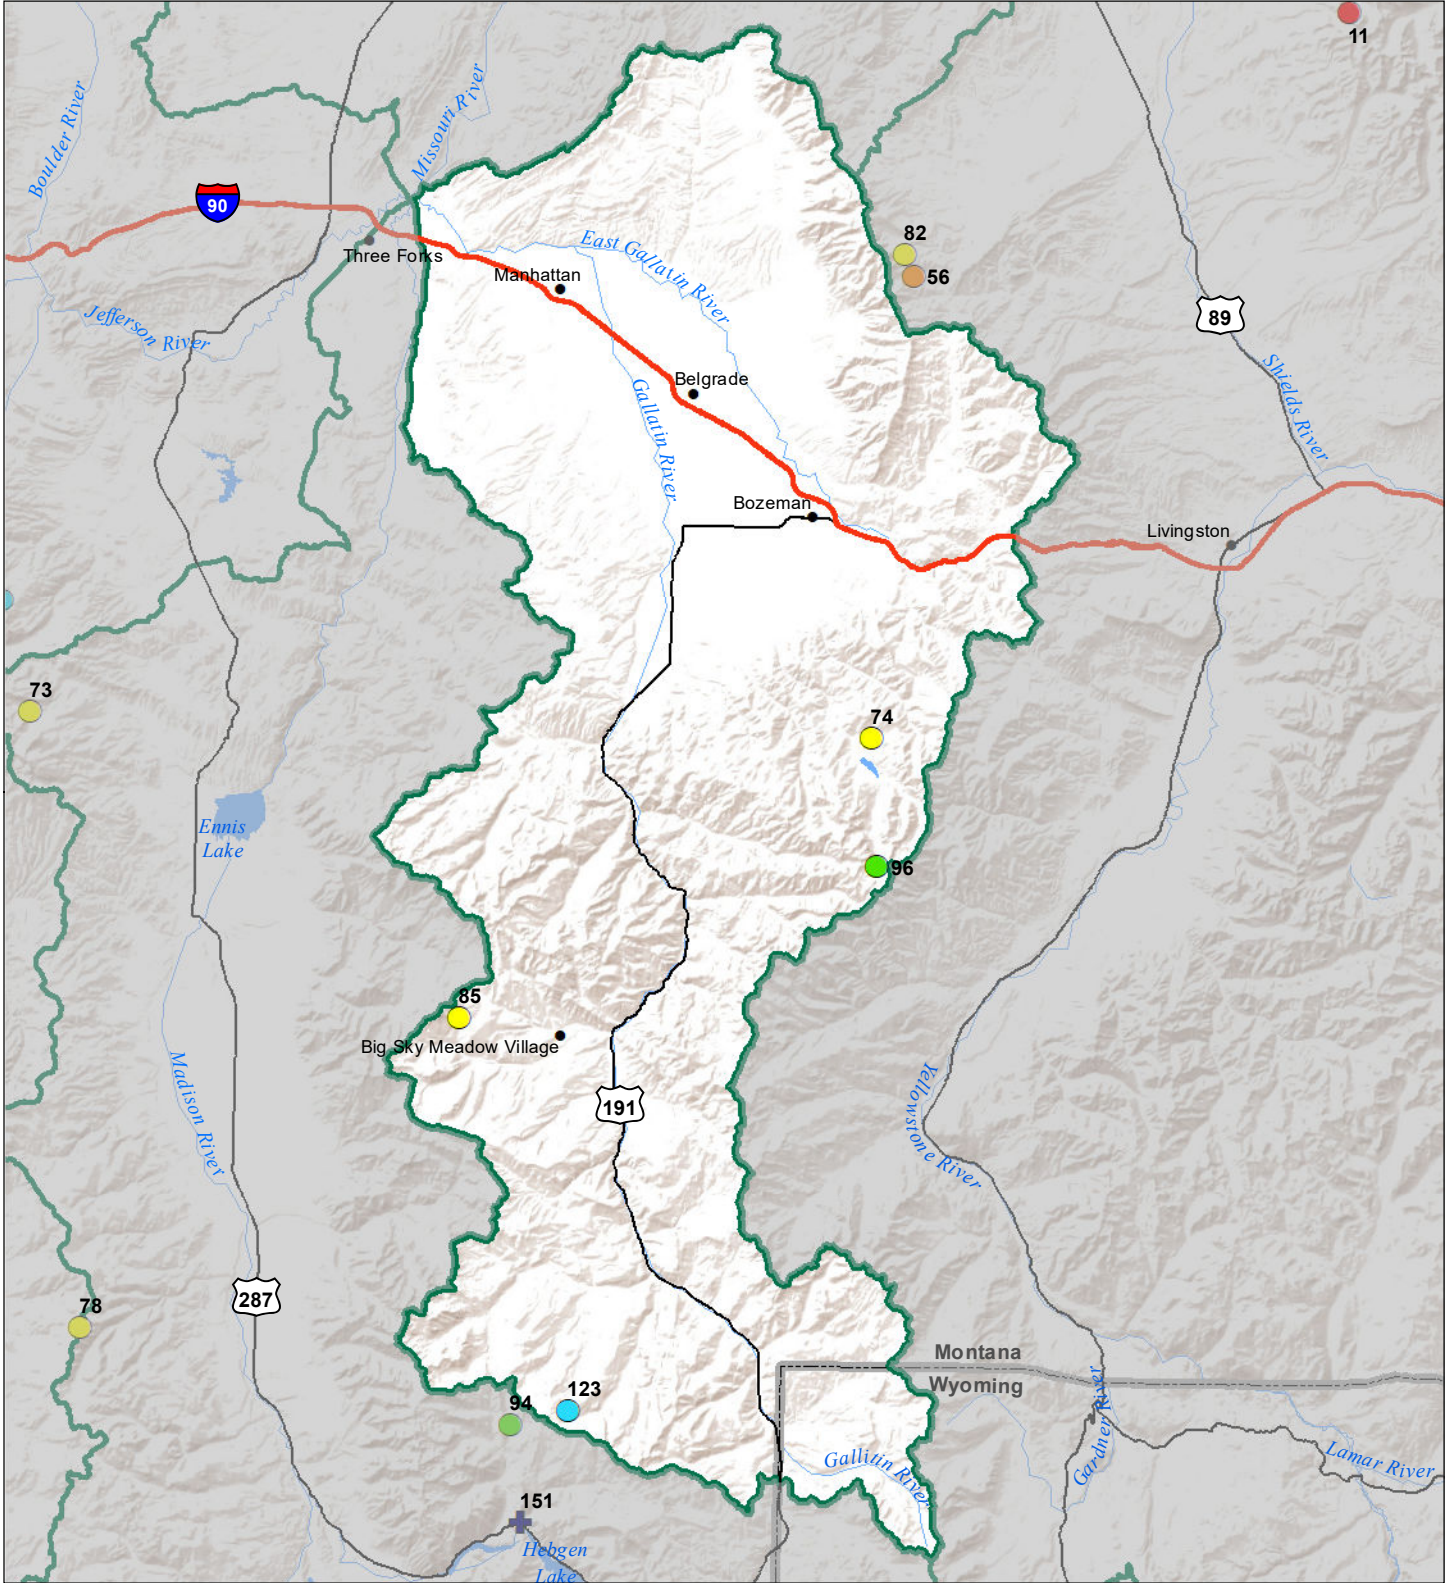

# Gallatin River Basin Snow Water Equivalent Percentage of Normal January 1, 2022

## Snow Water Equivalent Percent of Normal

### SNOTEL

- > 150%
- 131 - 150%
- 111 - 130%
- 91 - 110%
- 71 - 90%
- 51 - 70%
- 1 - 50%
- ✱ 0%

### Snowcourse

- + > 150%
- + 131 - 150%
- + 111 - 130%
- + 91 - 110%
- + 71 - 90%
- + 51 - 70%
- + 1 - 50%
- ✱ 0%