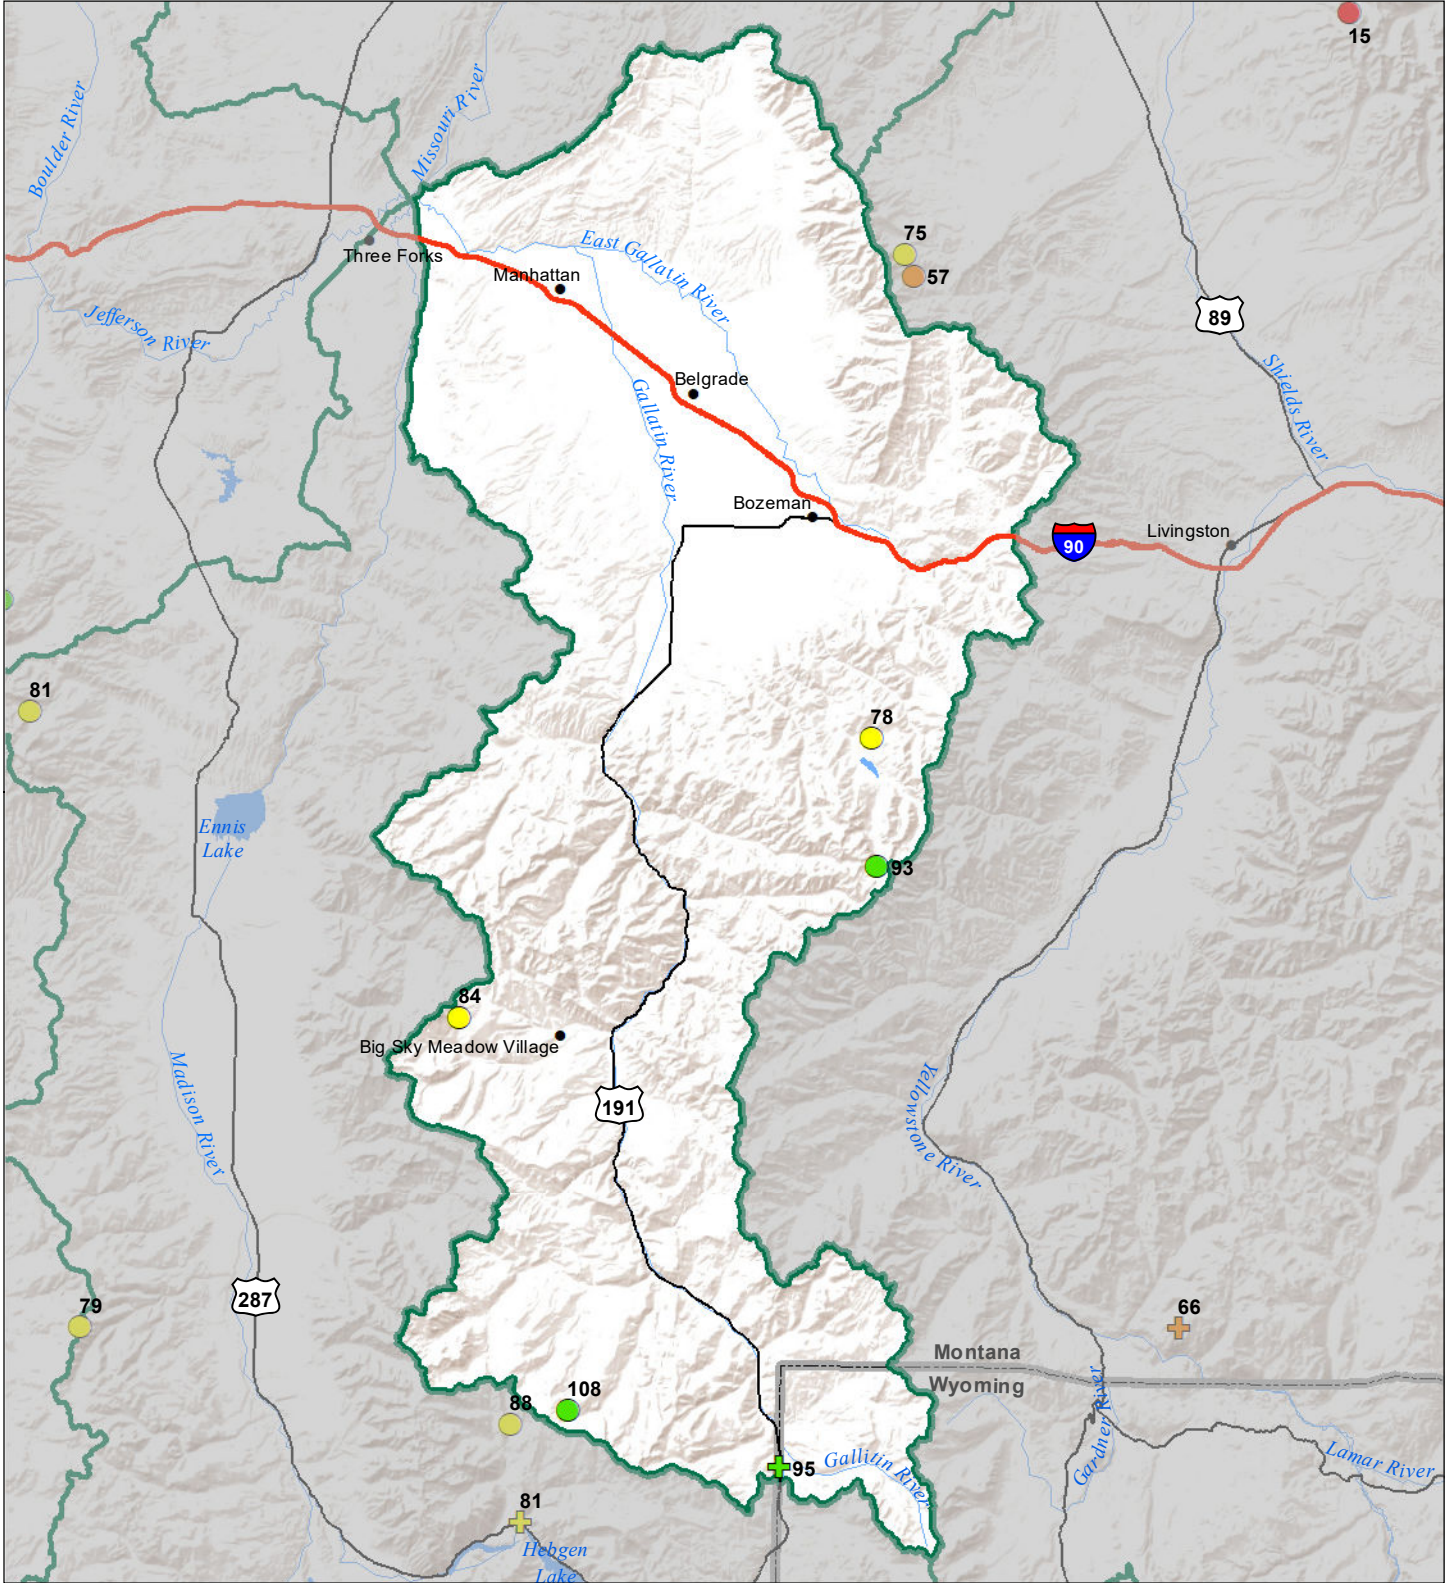

# Gallatin River Basin Snow Water Equivalent Percentage of Normal February 1, 2022

## Snow Water Equivalent Percent of Normal

### SNOTEL

- > 150%
- 131 - 150%
- 111 - 130%
- 91 - 110%
- 71 - 90%
- 51 - 70%
- 1 - 50%
- \* 0%

### Snowcourse

- + > 150%
- + 131 - 150%
- + 111 - 130%
- + 91 - 110%
- + 71 - 90%
- + 51 - 70%
- + 1 - 50%
- \* 0%