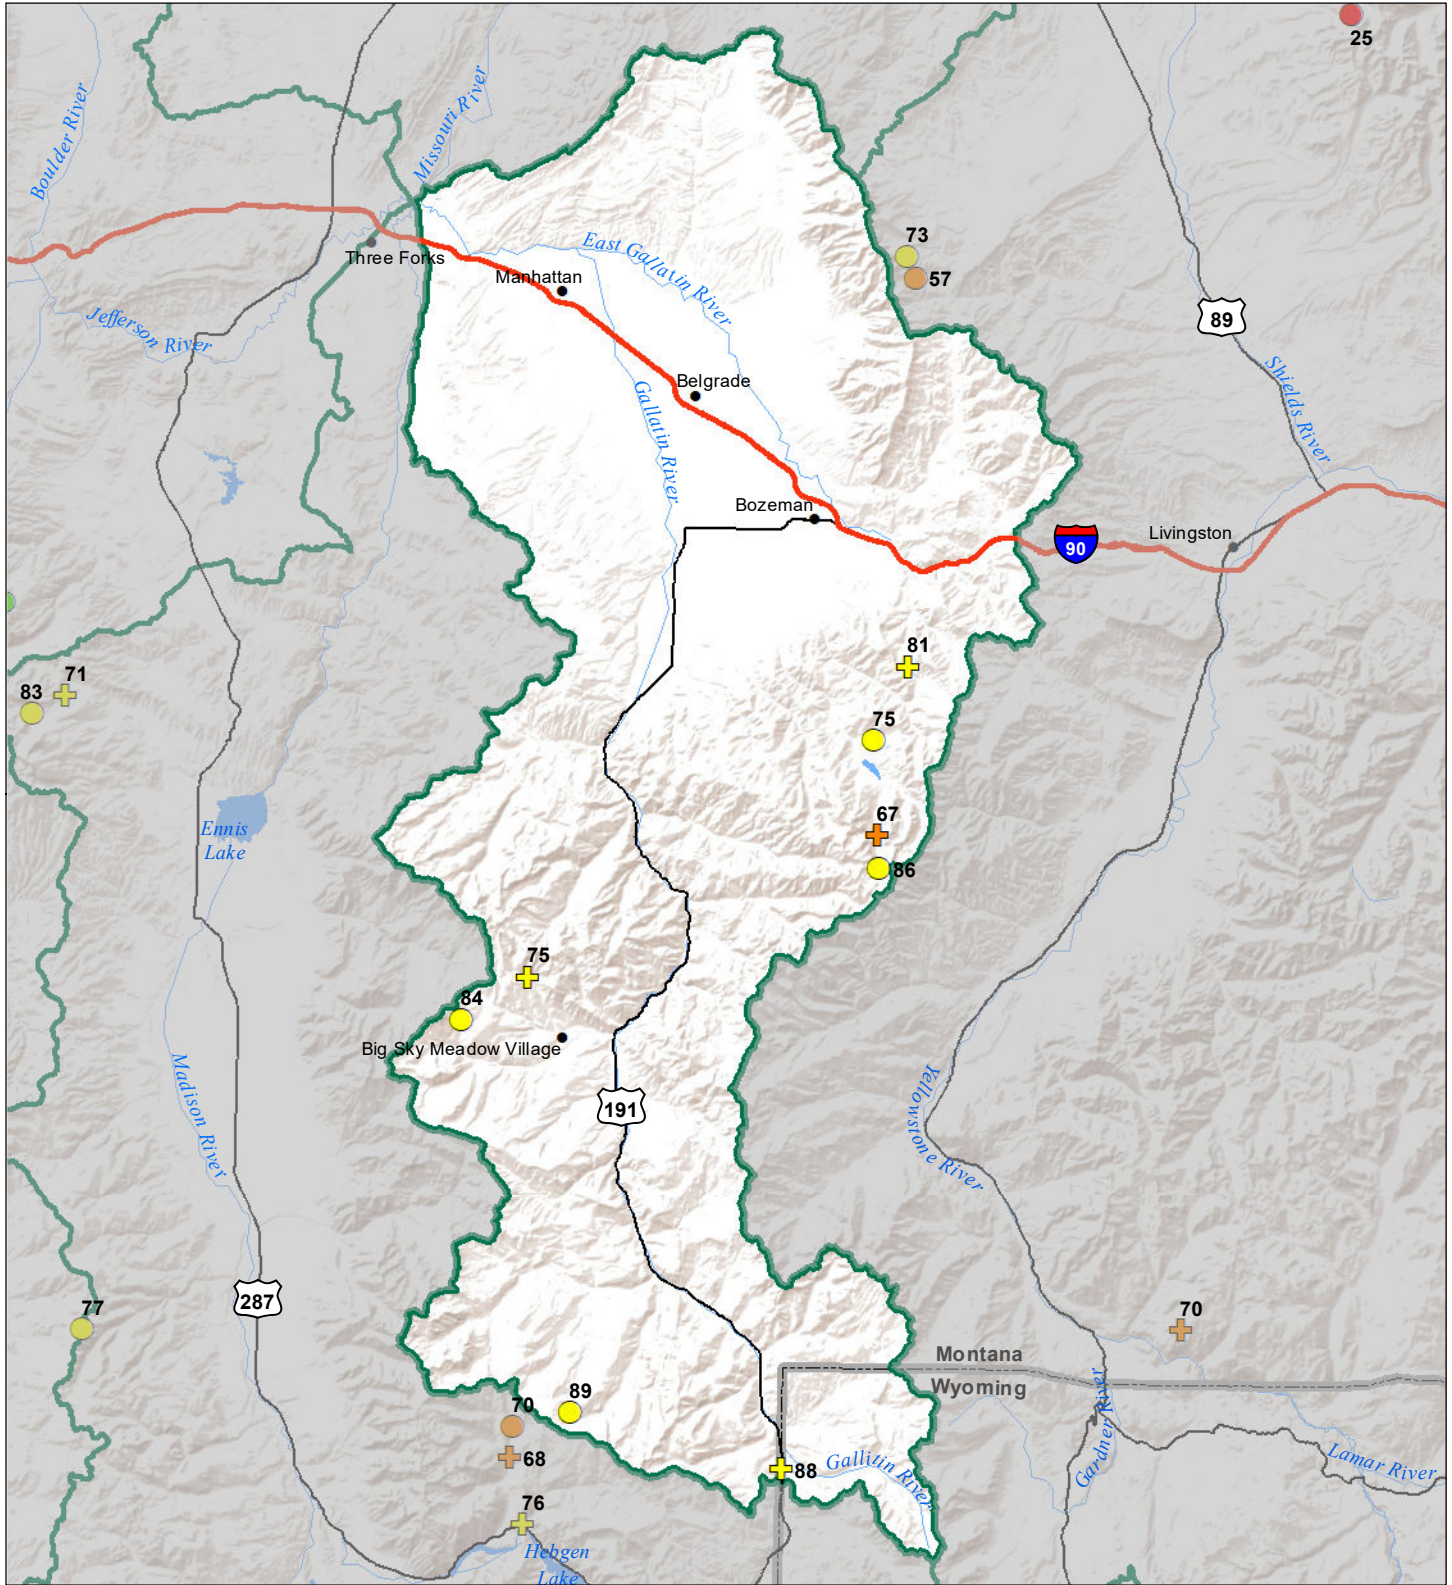

Gallatin River Basin Snow Water Equivalent Percentage of Normal March 1, 2022

Snow Water Equivalent Percent of Normal

SNOTEL

- > 150%
- 131 - 150%
- 111 - 130%
- 91 - 110%
- 71 - 90%
- 51 - 70%
- 1 - 50%
- * 0%

Snowcourse

- + > 150%
- + 131 - 150%
- + 111 - 130%
- + 91 - 110%
- + 71 - 90%
- + 51 - 70%
- + 1 - 50%
- * 0%