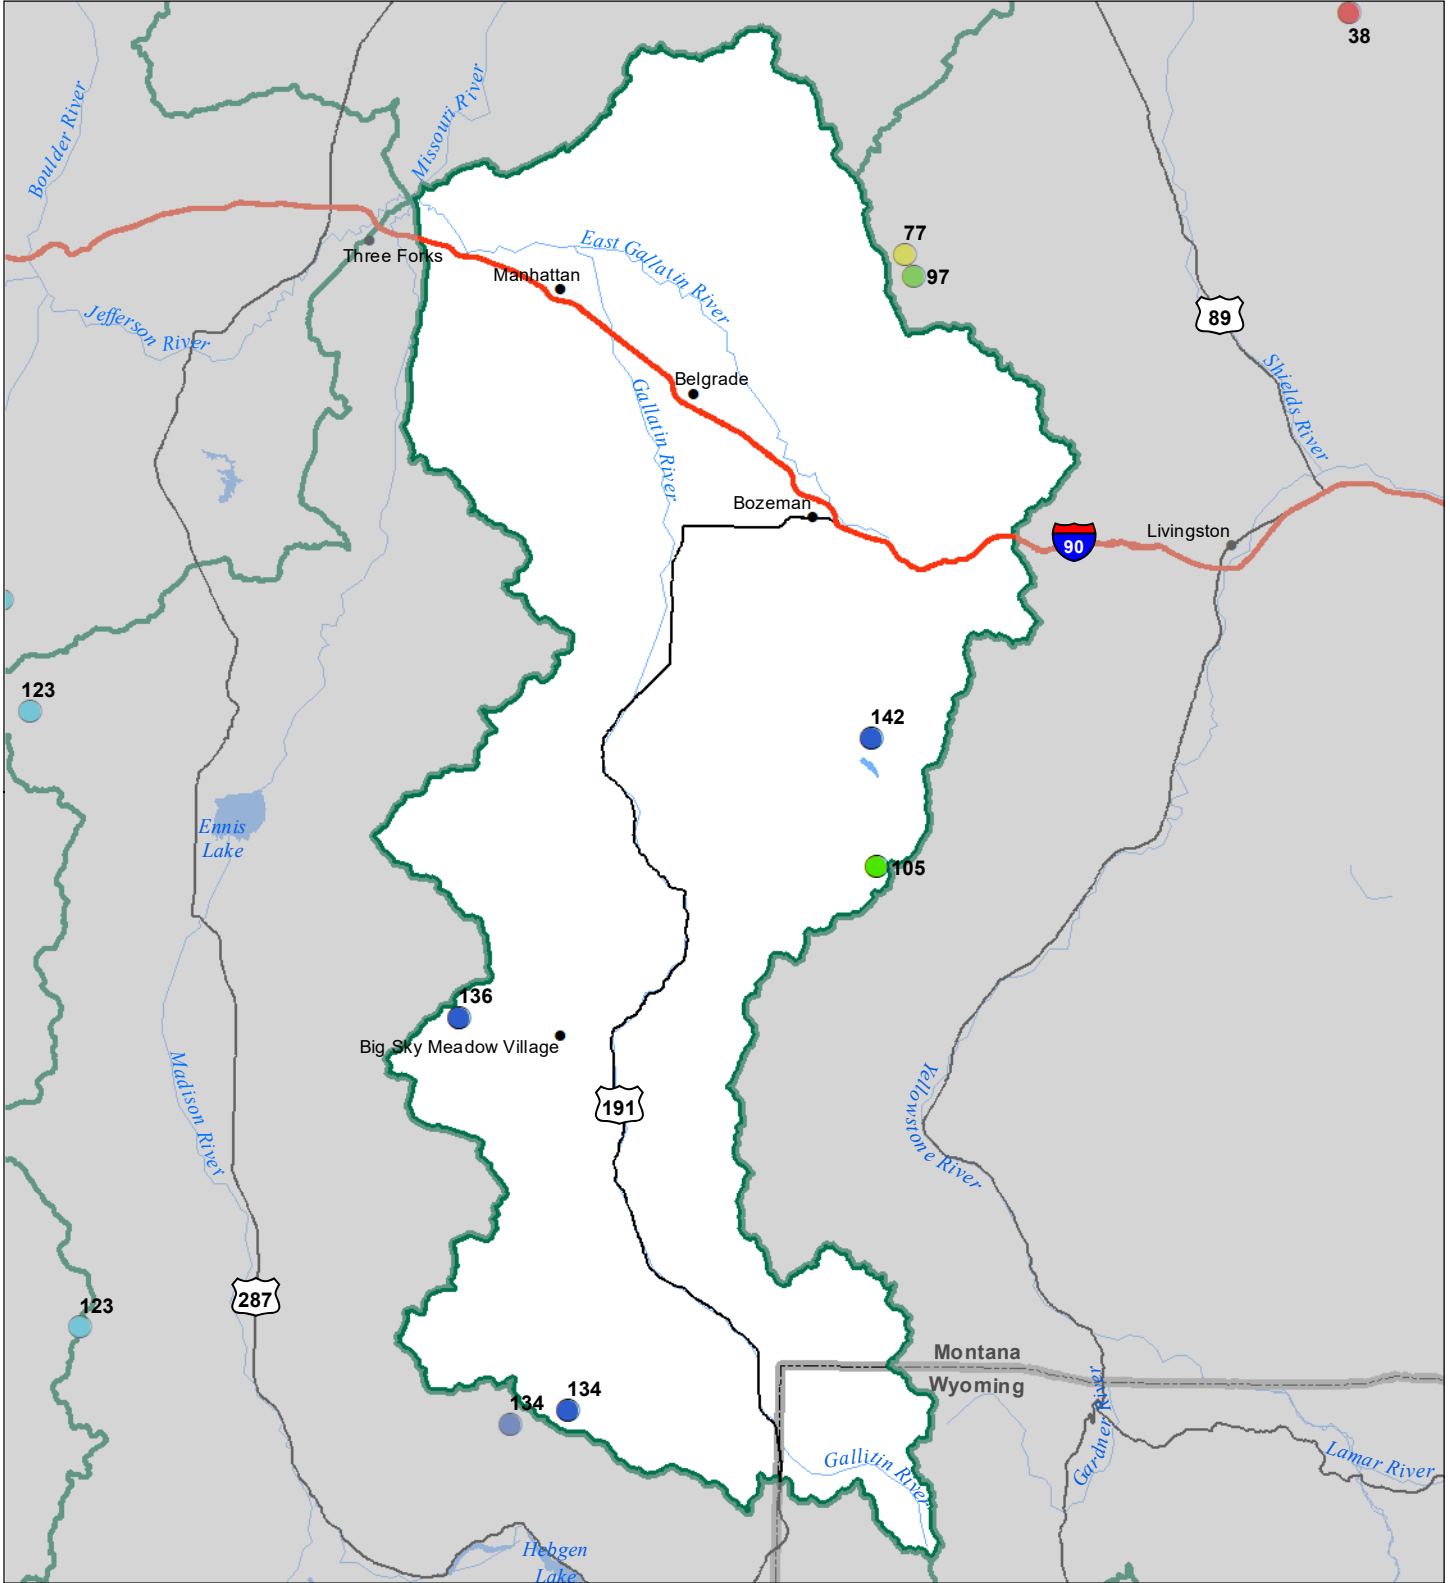

Gallatin River Basin Snow Water Equivalent Percentage of Normal December 1, 2022

Snow Water Equivalent Percent of Normal

SNOTEL

- > 150%
- 131 - 150%
- 111 - 130%
- 91 - 110%
- 71 - 90%
- 51 - 70%
- 1 - 50%
- * 0%

Snowcourse

- ⊕ > 150%
- ⊕ 131 - 150%
- ⊕ 111 - 130%
- ⊕ 91 - 110%
- ⊕ 71 - 90%
- ⊕ 51 - 70%
- ⊕ 1 - 50%
- * 0%