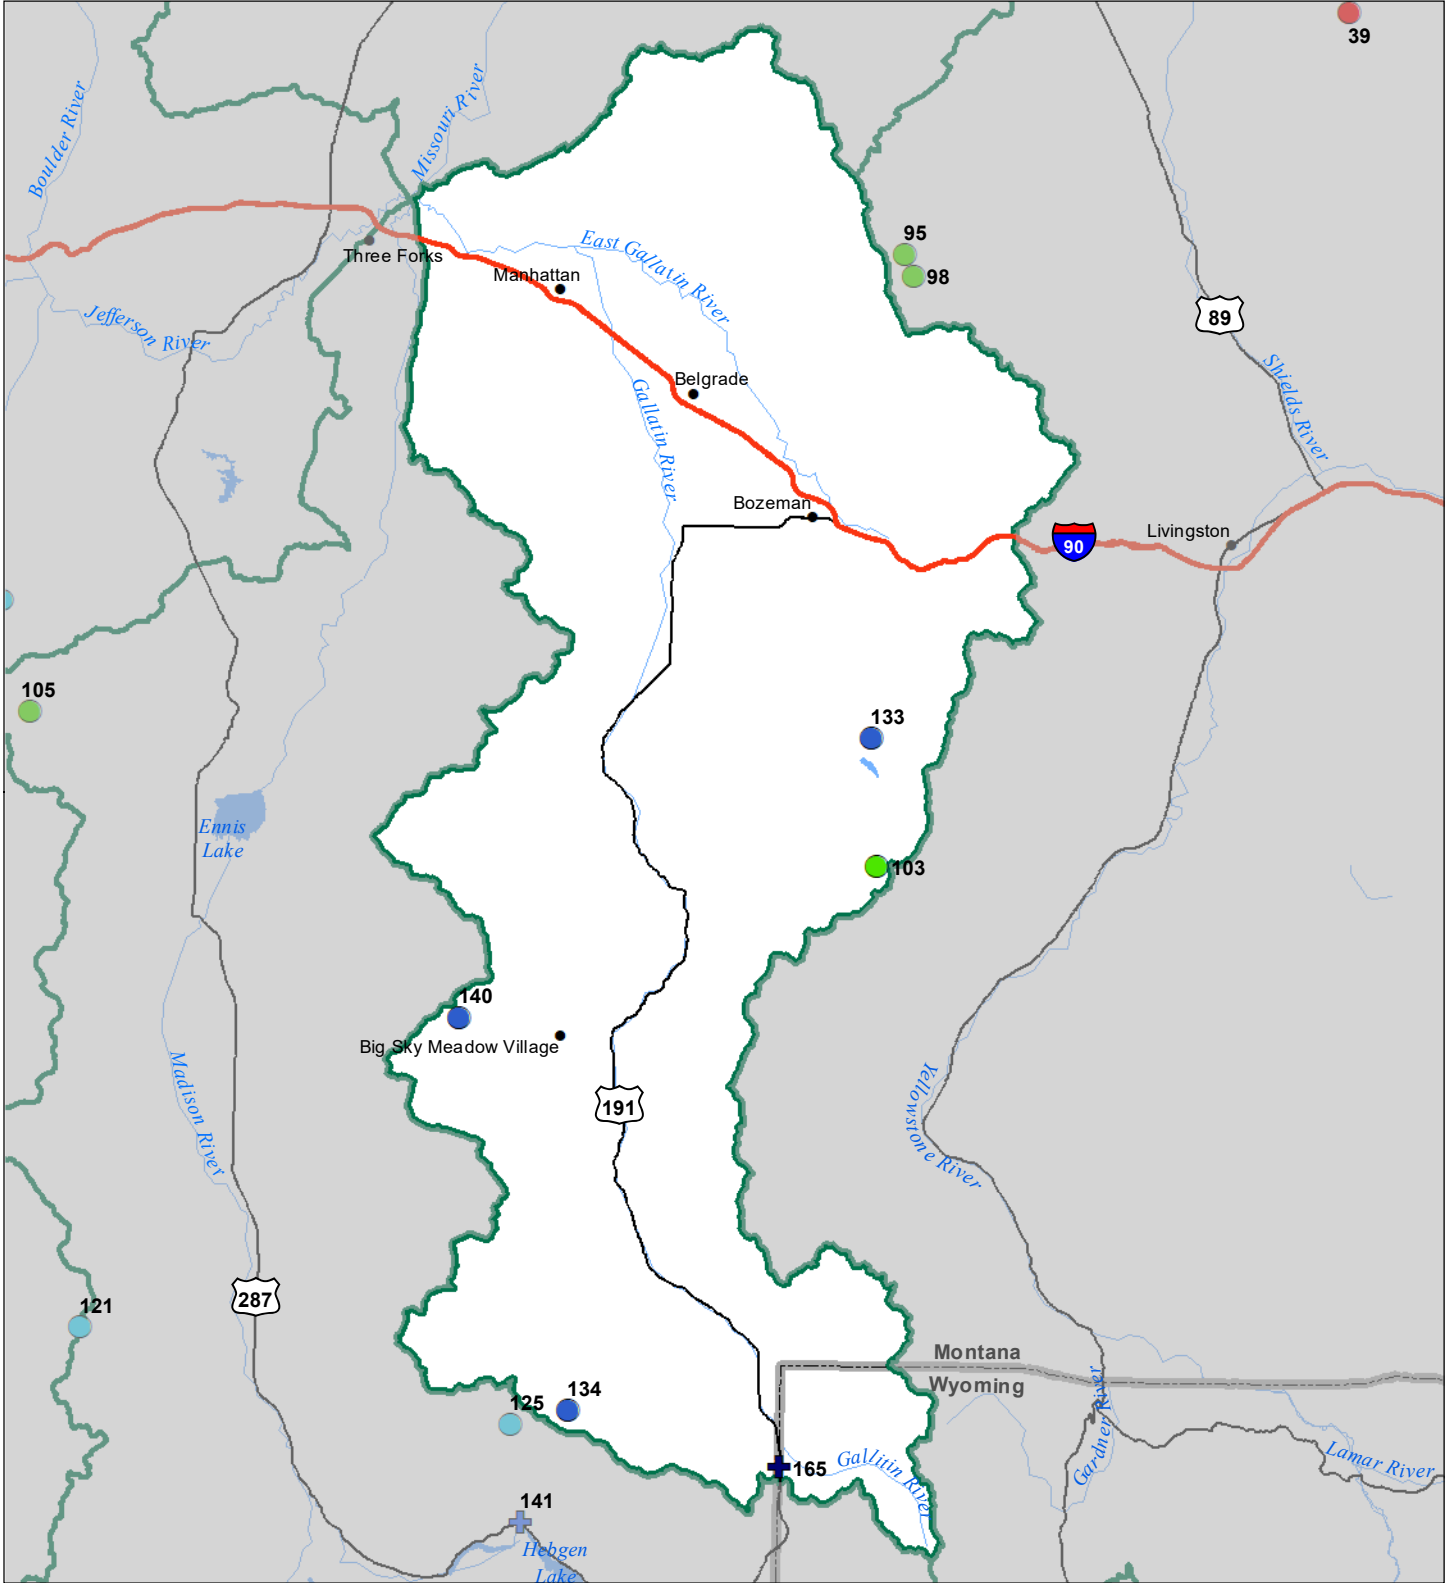

Gallatin River Basin Snow Water Equivalent Percentage of Normal January 1, 2023

Snow Water Equivalent Percent of Normal

SNOTEL

- > 150%
- 131 - 150%
- 111 - 130%
- 91 - 110%

- 71 - 90%
- 51 - 70%
- 1 - 50%
- *

Snowcourse

- ⊕ > 150%
- ⊕ 131 - 150%
- ⊕ 111 - 130%
- ⊕ 91 - 110%

- ⊕ 71 - 90%
- ⊕ 51 - 70%
- ⊕ 1 - 50%
- ⊕ *